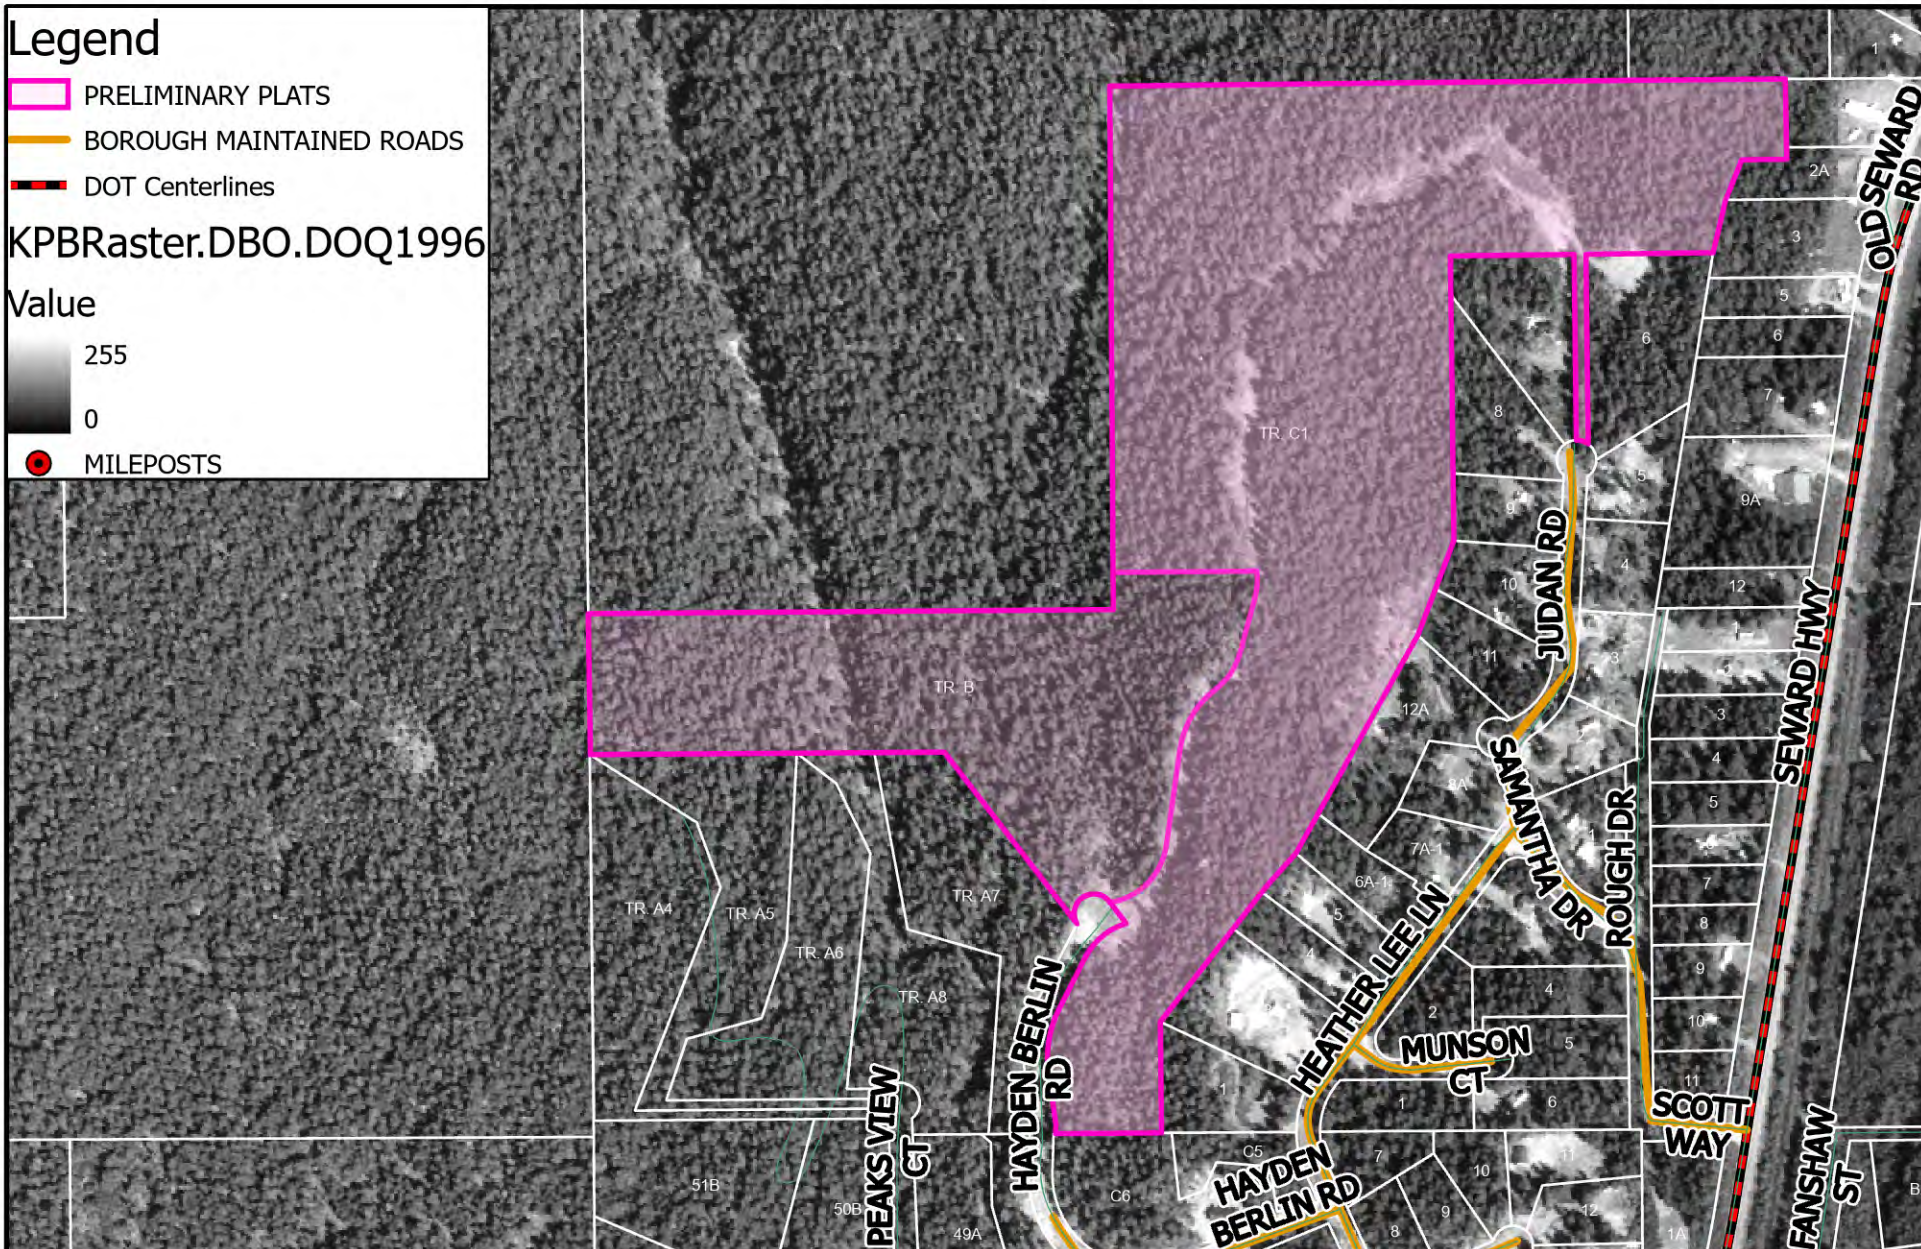

Legend

- PRELIMINARY PLATS
- BOROUGH MAINTAINED ROADS
- DOT Centerlines

KPBRaster.DBO.DOQ1996

Value

MILEPOSTS

The information depicted hereon is for a graphical representation only of best available sources. The Kenai Peninsula Borough assumes no responsibility for any errors on this map.

AERIAL IMAGERY 2021

LOST LAKE TRAIL

Scott Huff
 Platting Manager
 Current Time:
 1/27/2022 1:45 PM