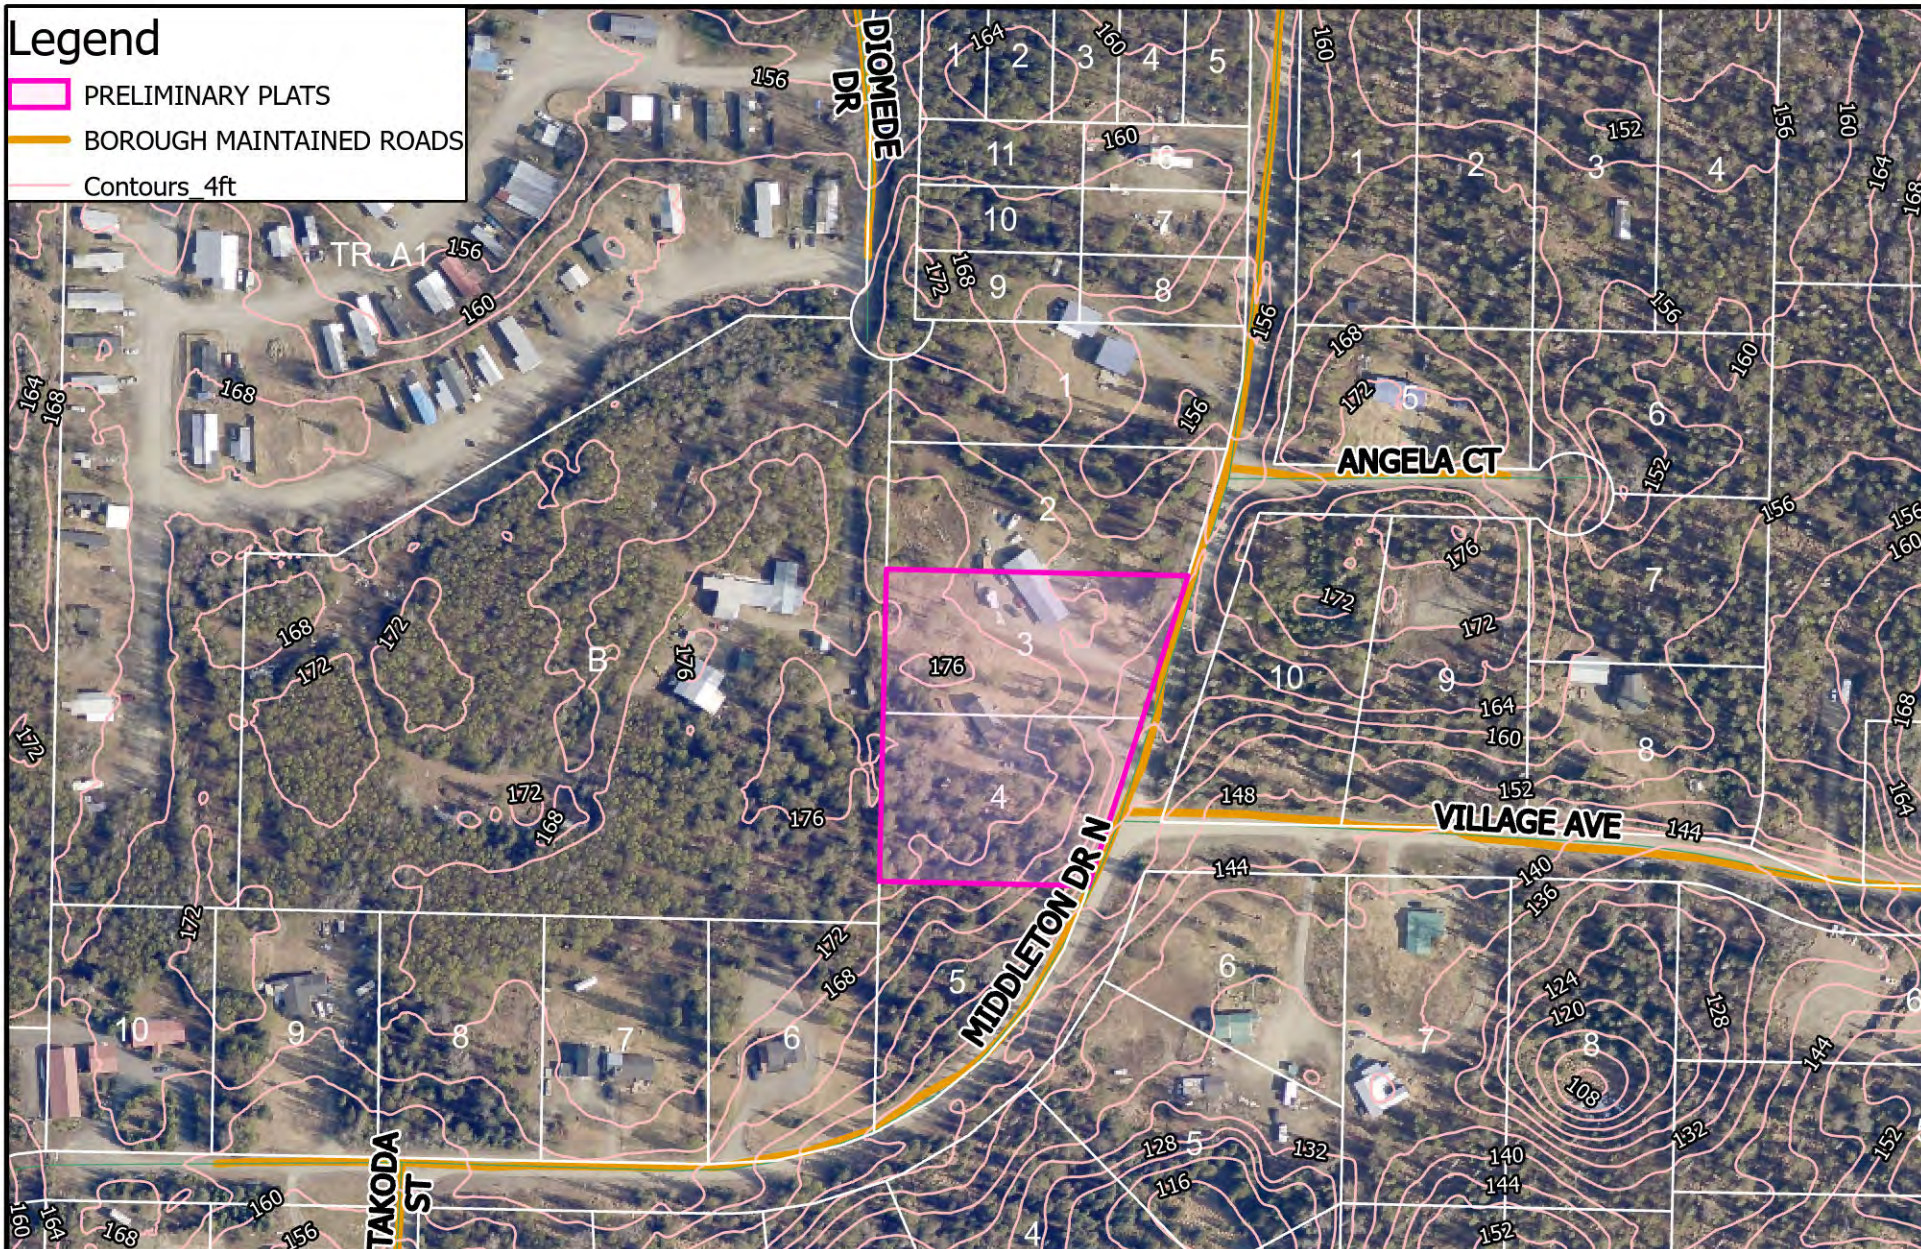

Legend

- PRELIMINARY PLATS
- BOROUGH MAINTAINED ROADS
- Contours 4ft

The information depicted hereon is for a graphical representation only of best available sources. The Kenai Peninsula Borough assumes no responsibility for any errors on this map.

AERIAL IMAGERY 2021

Scott Huff
 Platting Manager
 Current Time:
 2/2/2022 9:31 AM