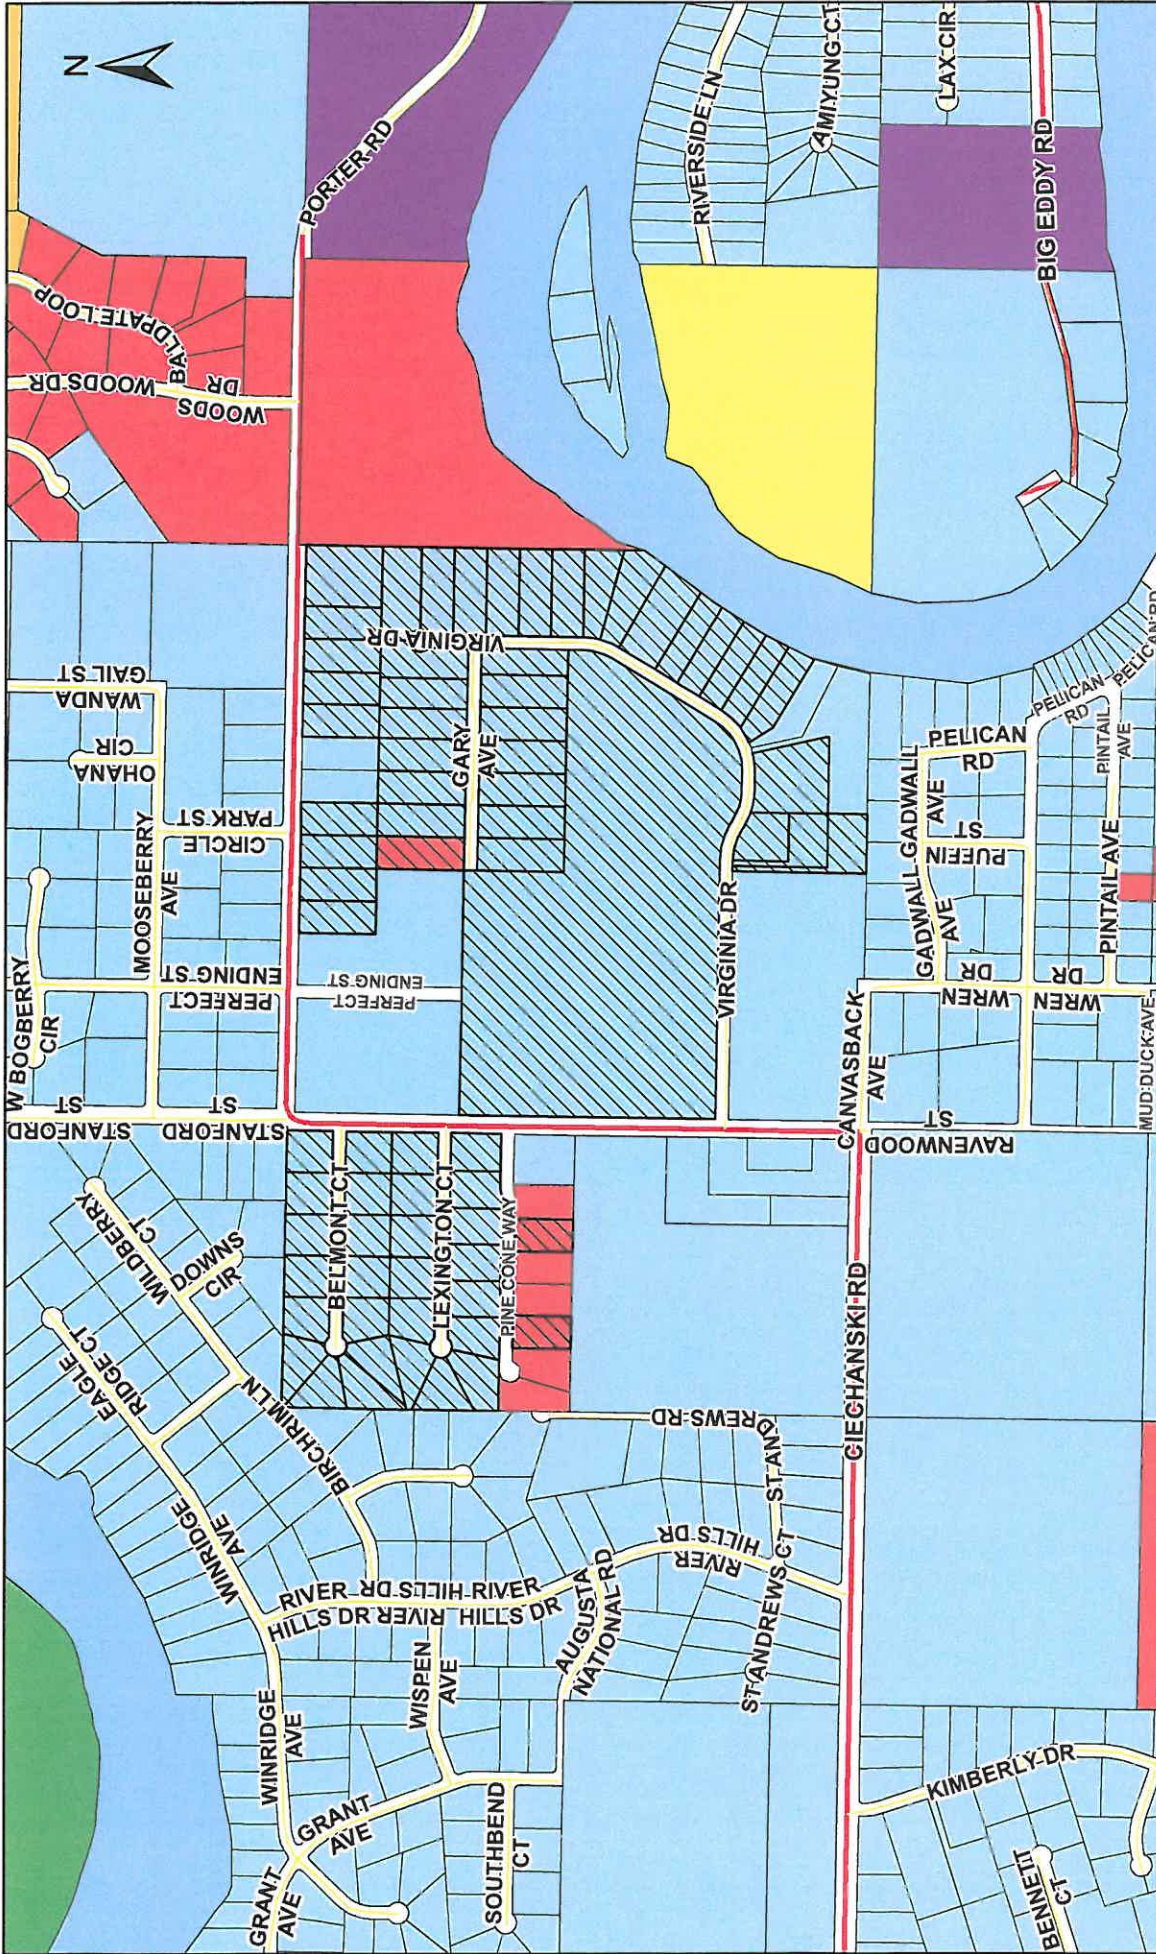

Proposed Diamond Willow - Fairfield Local Option Zone Land Use

- Legend**
-  Proposed LOZ
 -  Vacant
 -  Residential
 -  Commercial
 -  Industrial
 -  Accessory Building

Proposed Diamond Willow - Fairfield Local Option Zone

Proposed Diamond Willow - Fairfield Local Option Zone Land Ownership

- Legend**
-  Proposed LOZ
 -  Private
 -  Municipal
 -  Borough
 -  State
 -  Federal
 -  Native

Proposed Diamond Willow - Fairfield Local Option Zone With Subdivision Names and Lot Numbers

- Legend**
- Lots with Owner's Signatures on Petition
 - Lots without Owner's Signatures on Petition