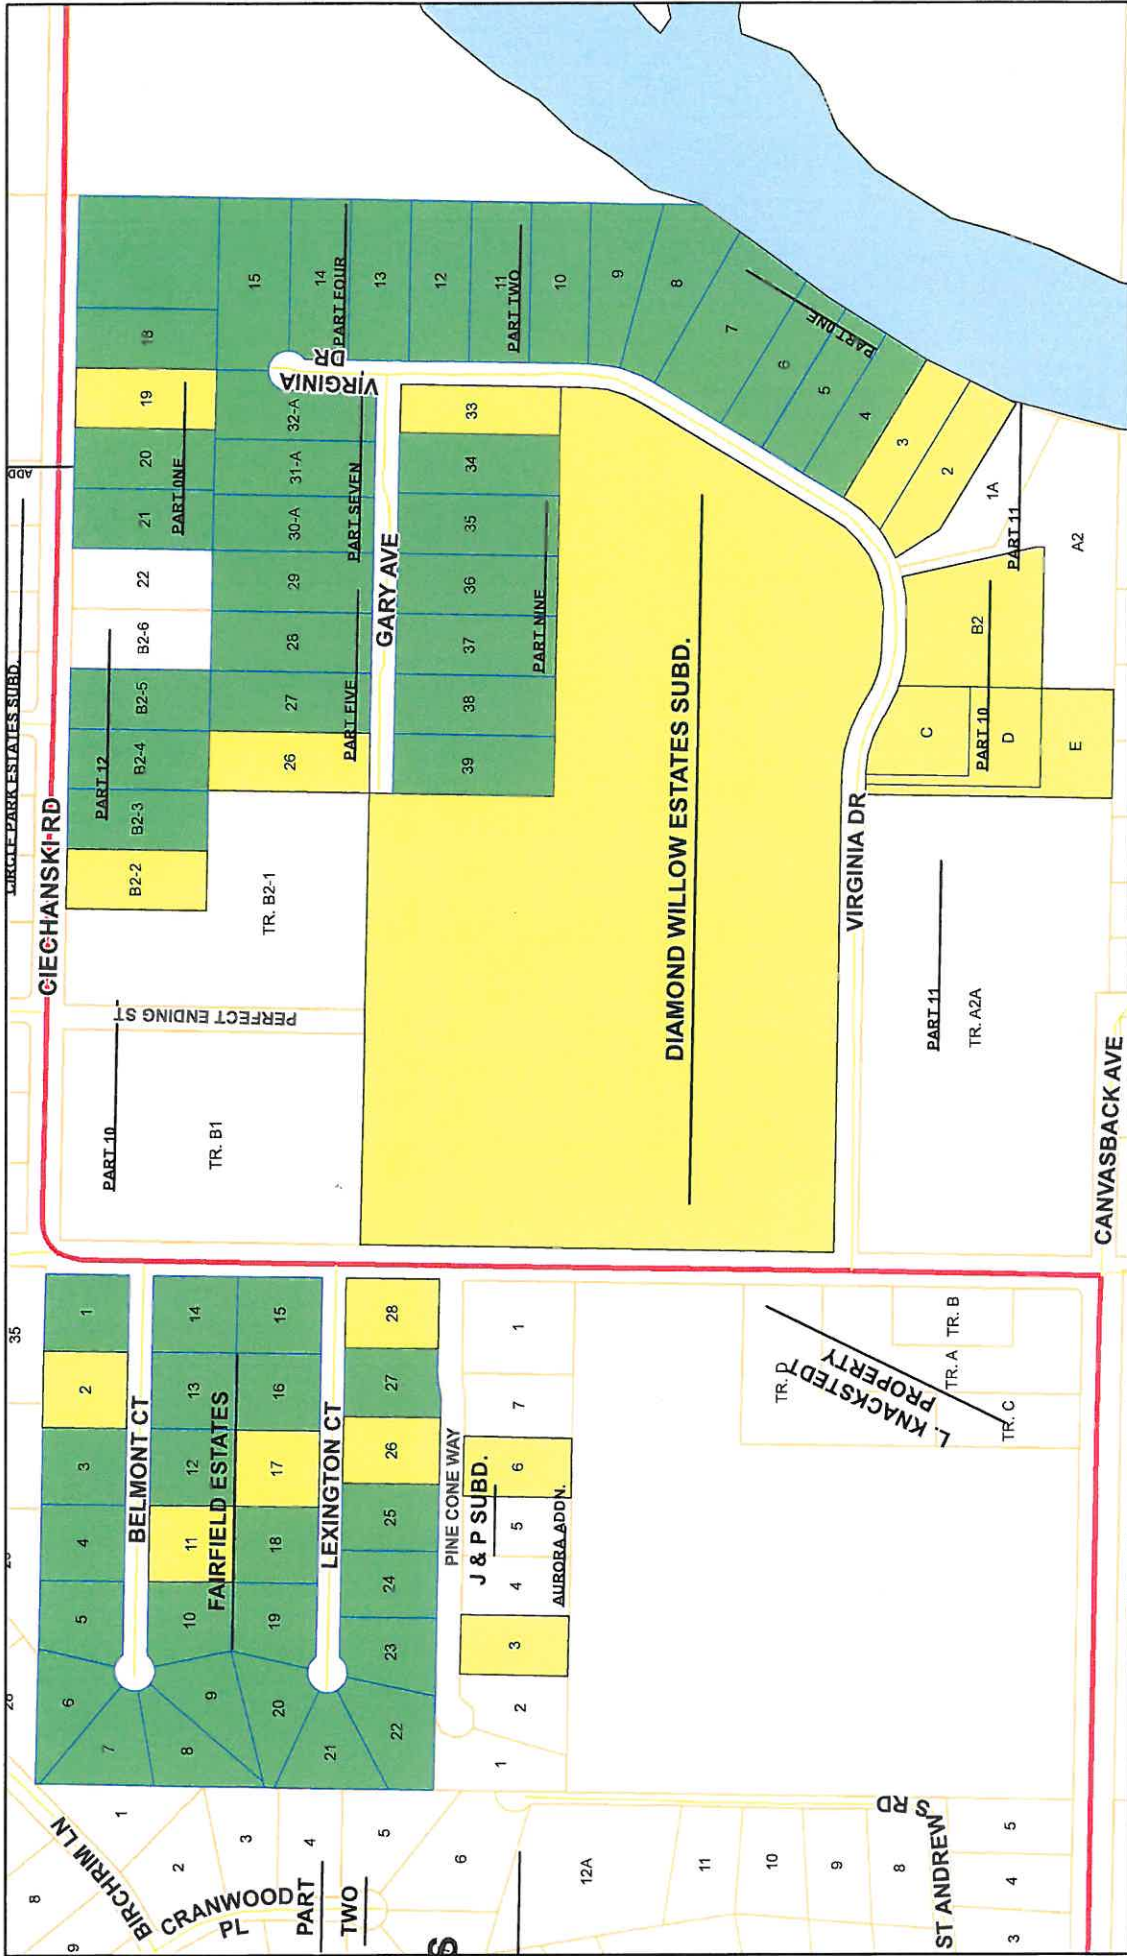

Proposed Diamond Willow - Fairfield Local Option Zone Land Use

- Legend**
-  Proposed LOZ
 -  Vacant
 -  Residential
 -  Commercial
 -  Industrial
 -  Accessory Building

Proposed Diamond Willow - Fairfield Local Option Zone

Proposed Diamond Willow - Fairfield Local Option Zone Land Ownership

- Legend**
-  Proposed LOZ
 -  Private
 -  Municipal
 -  Borough
 -  State
 -  Federal
 -  Native

Proposed Diamond Willow - Fairfield Local Option Zone With Subdivision Names and Lot Numbers

- Legend**
- Lots with Owner's Signatures on Petition
 - Lots without Owner's Signatures on Petition