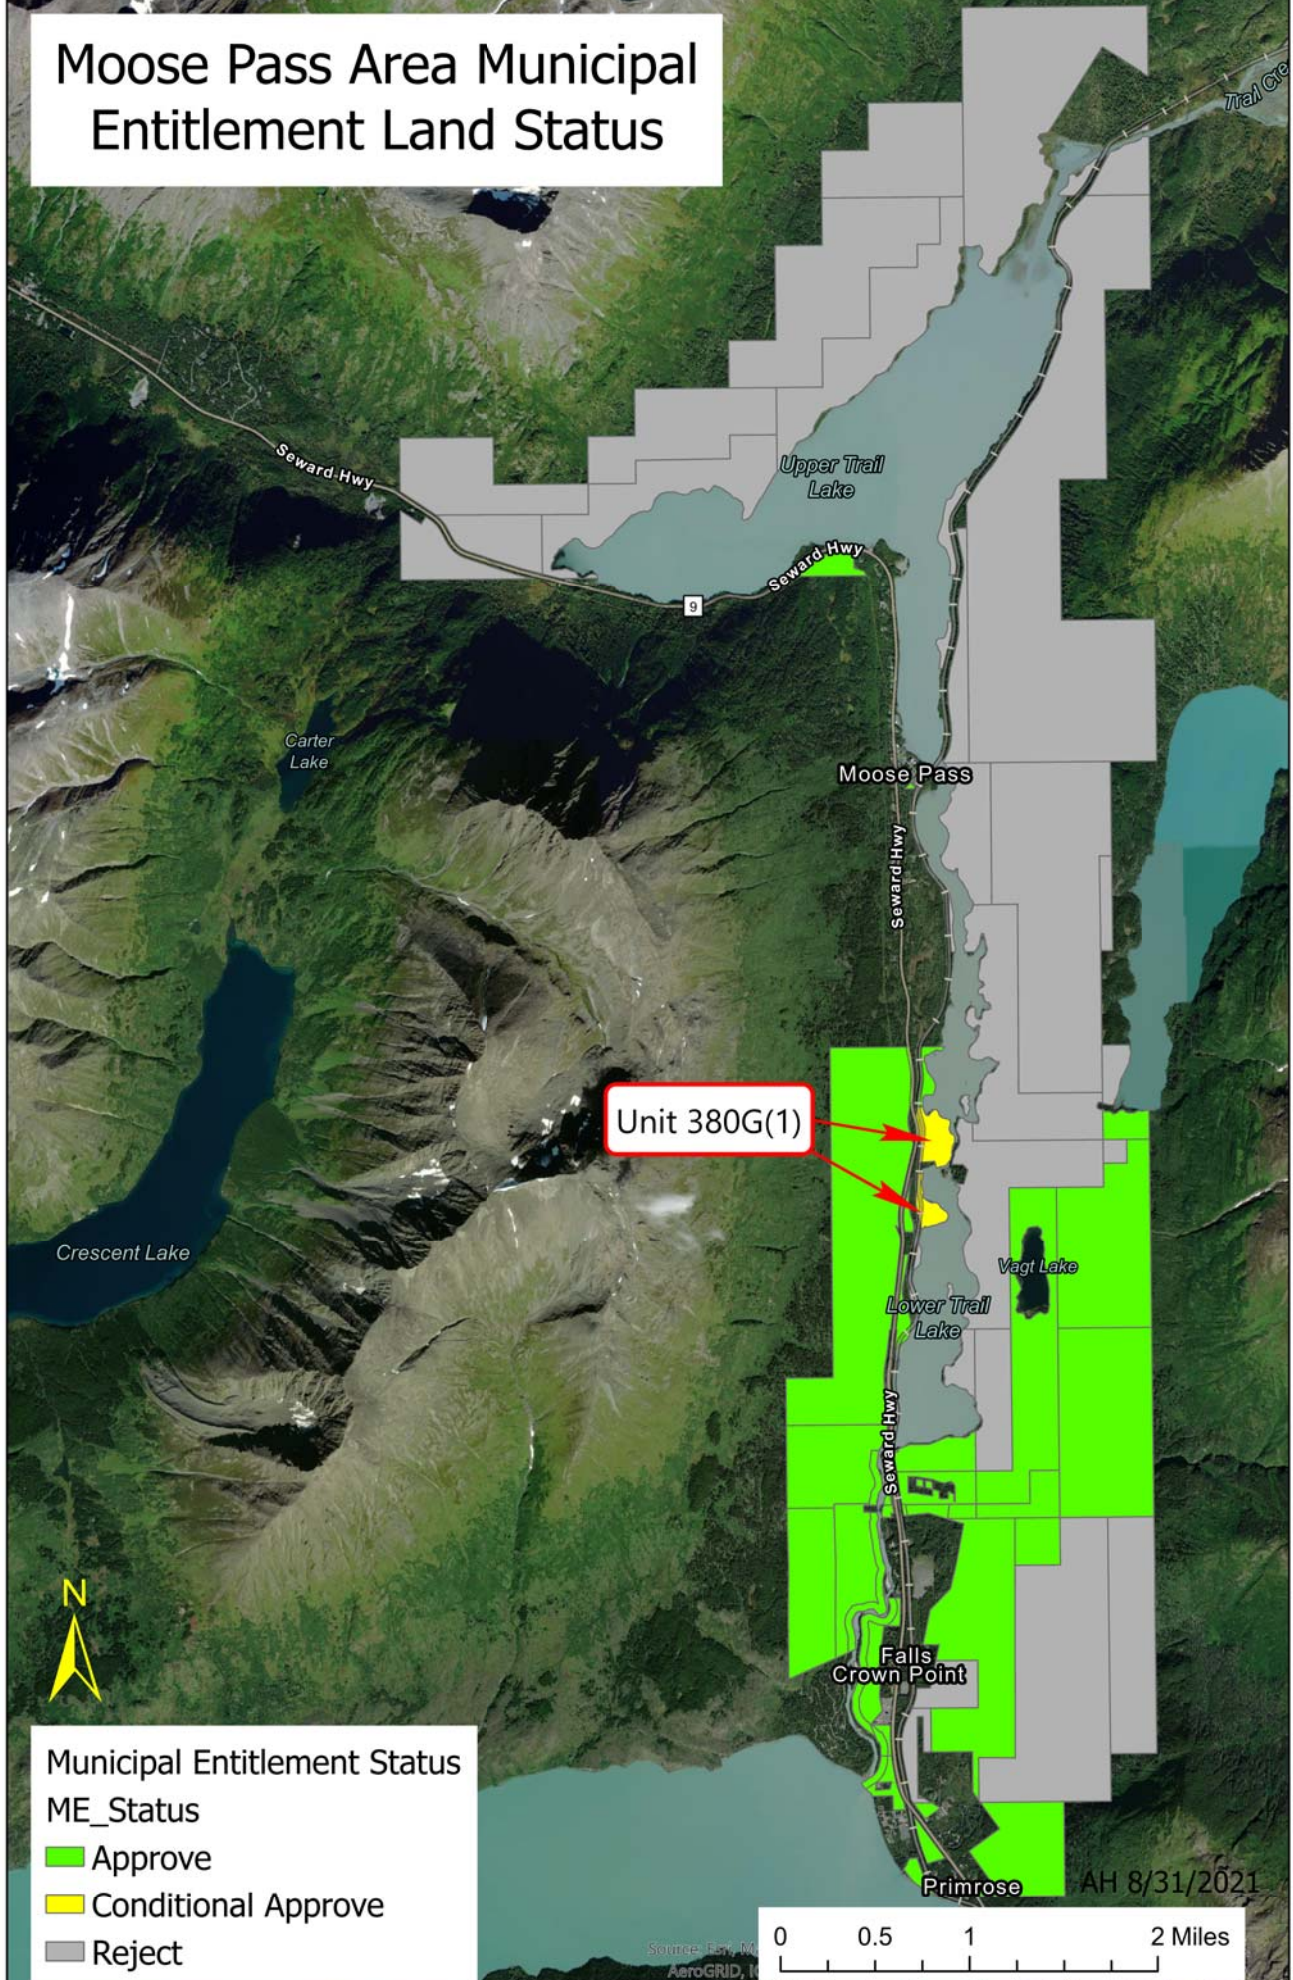

Moose Pass Area Municipal Entitlement Land Status

Municipal Entitlement Status
ME_Status
Approve
Conditional Approve
Reject

AH 8/31/2021

Source: Esri, Mapbox, AeroGRID, NOAA, USGS, OpenStreetMap contributors, and the GIS User Community