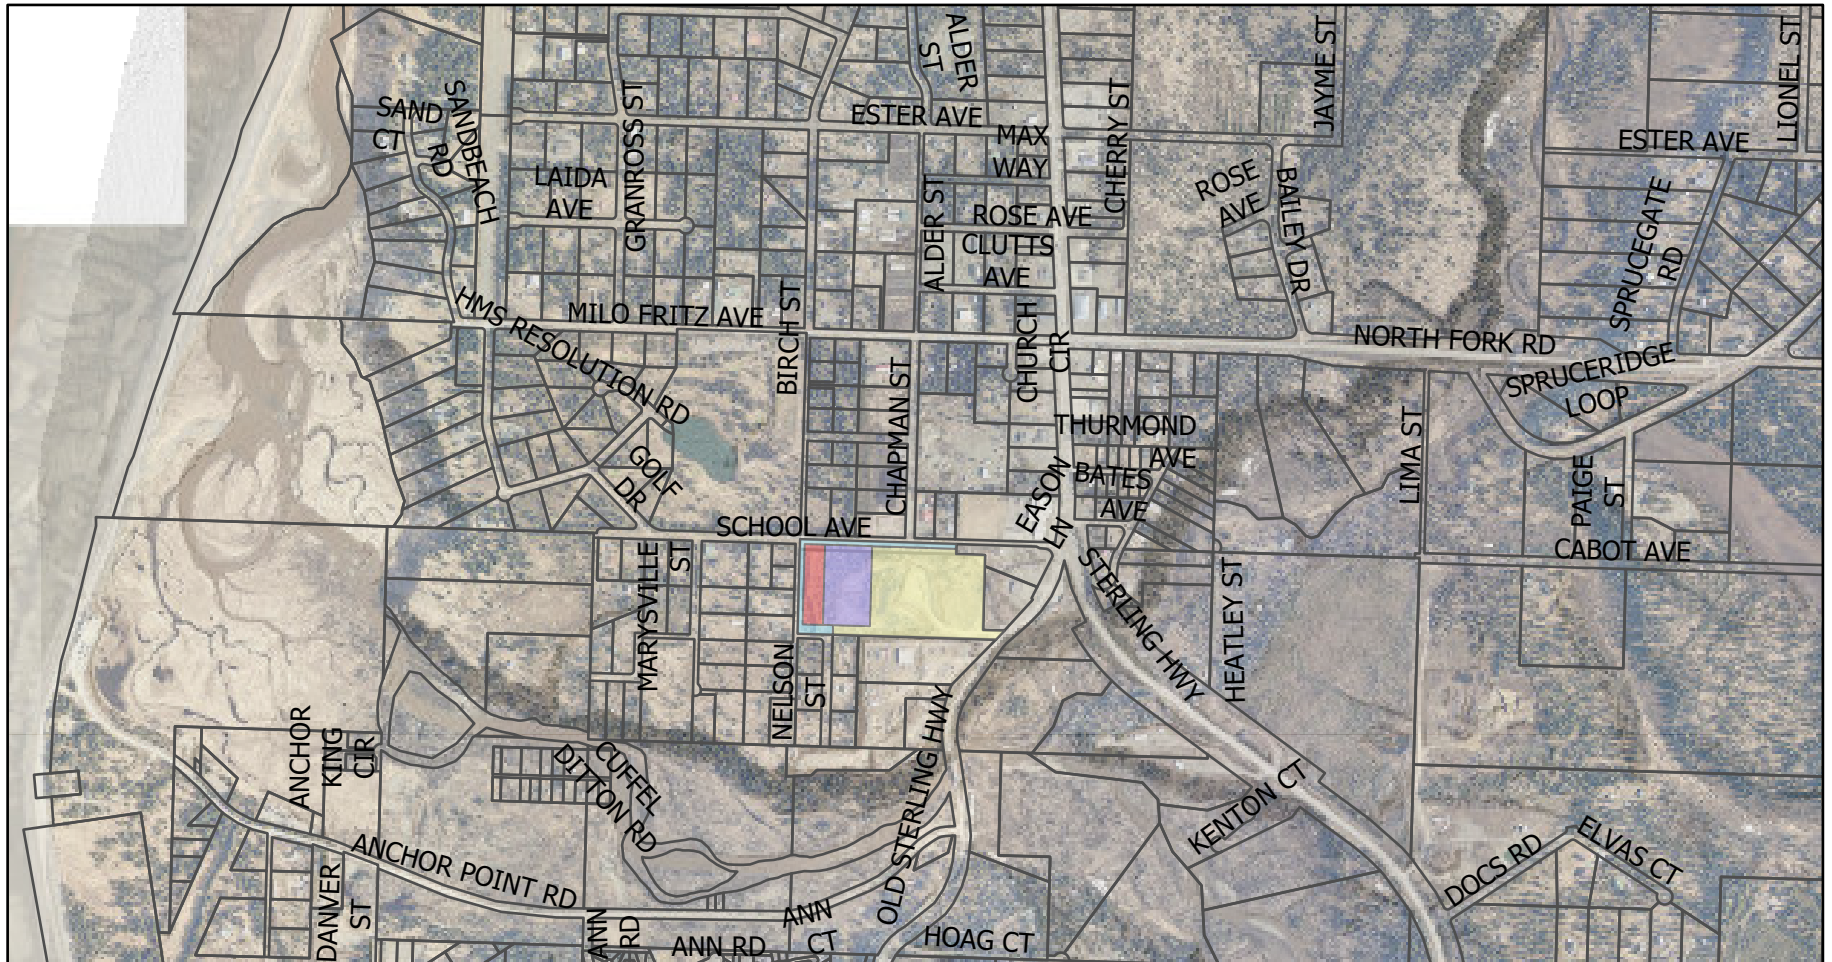

Land Classification Plan

16.2 Acres in Anchor Point, Alaska

Kenai Peninsula Borough Land Management Division

Classification Plan

- Right of Way (Utility/Transportation)
- Waste Handling
- Residential
- Institutional

Land Classification Vicinity Map Anchor Point, Alaska Kenai Peninsula Borough Land Management Division

Classification Plan

- Right of Way (Utility/Transportation)
- Waste Handling
- Residential
- Institutional