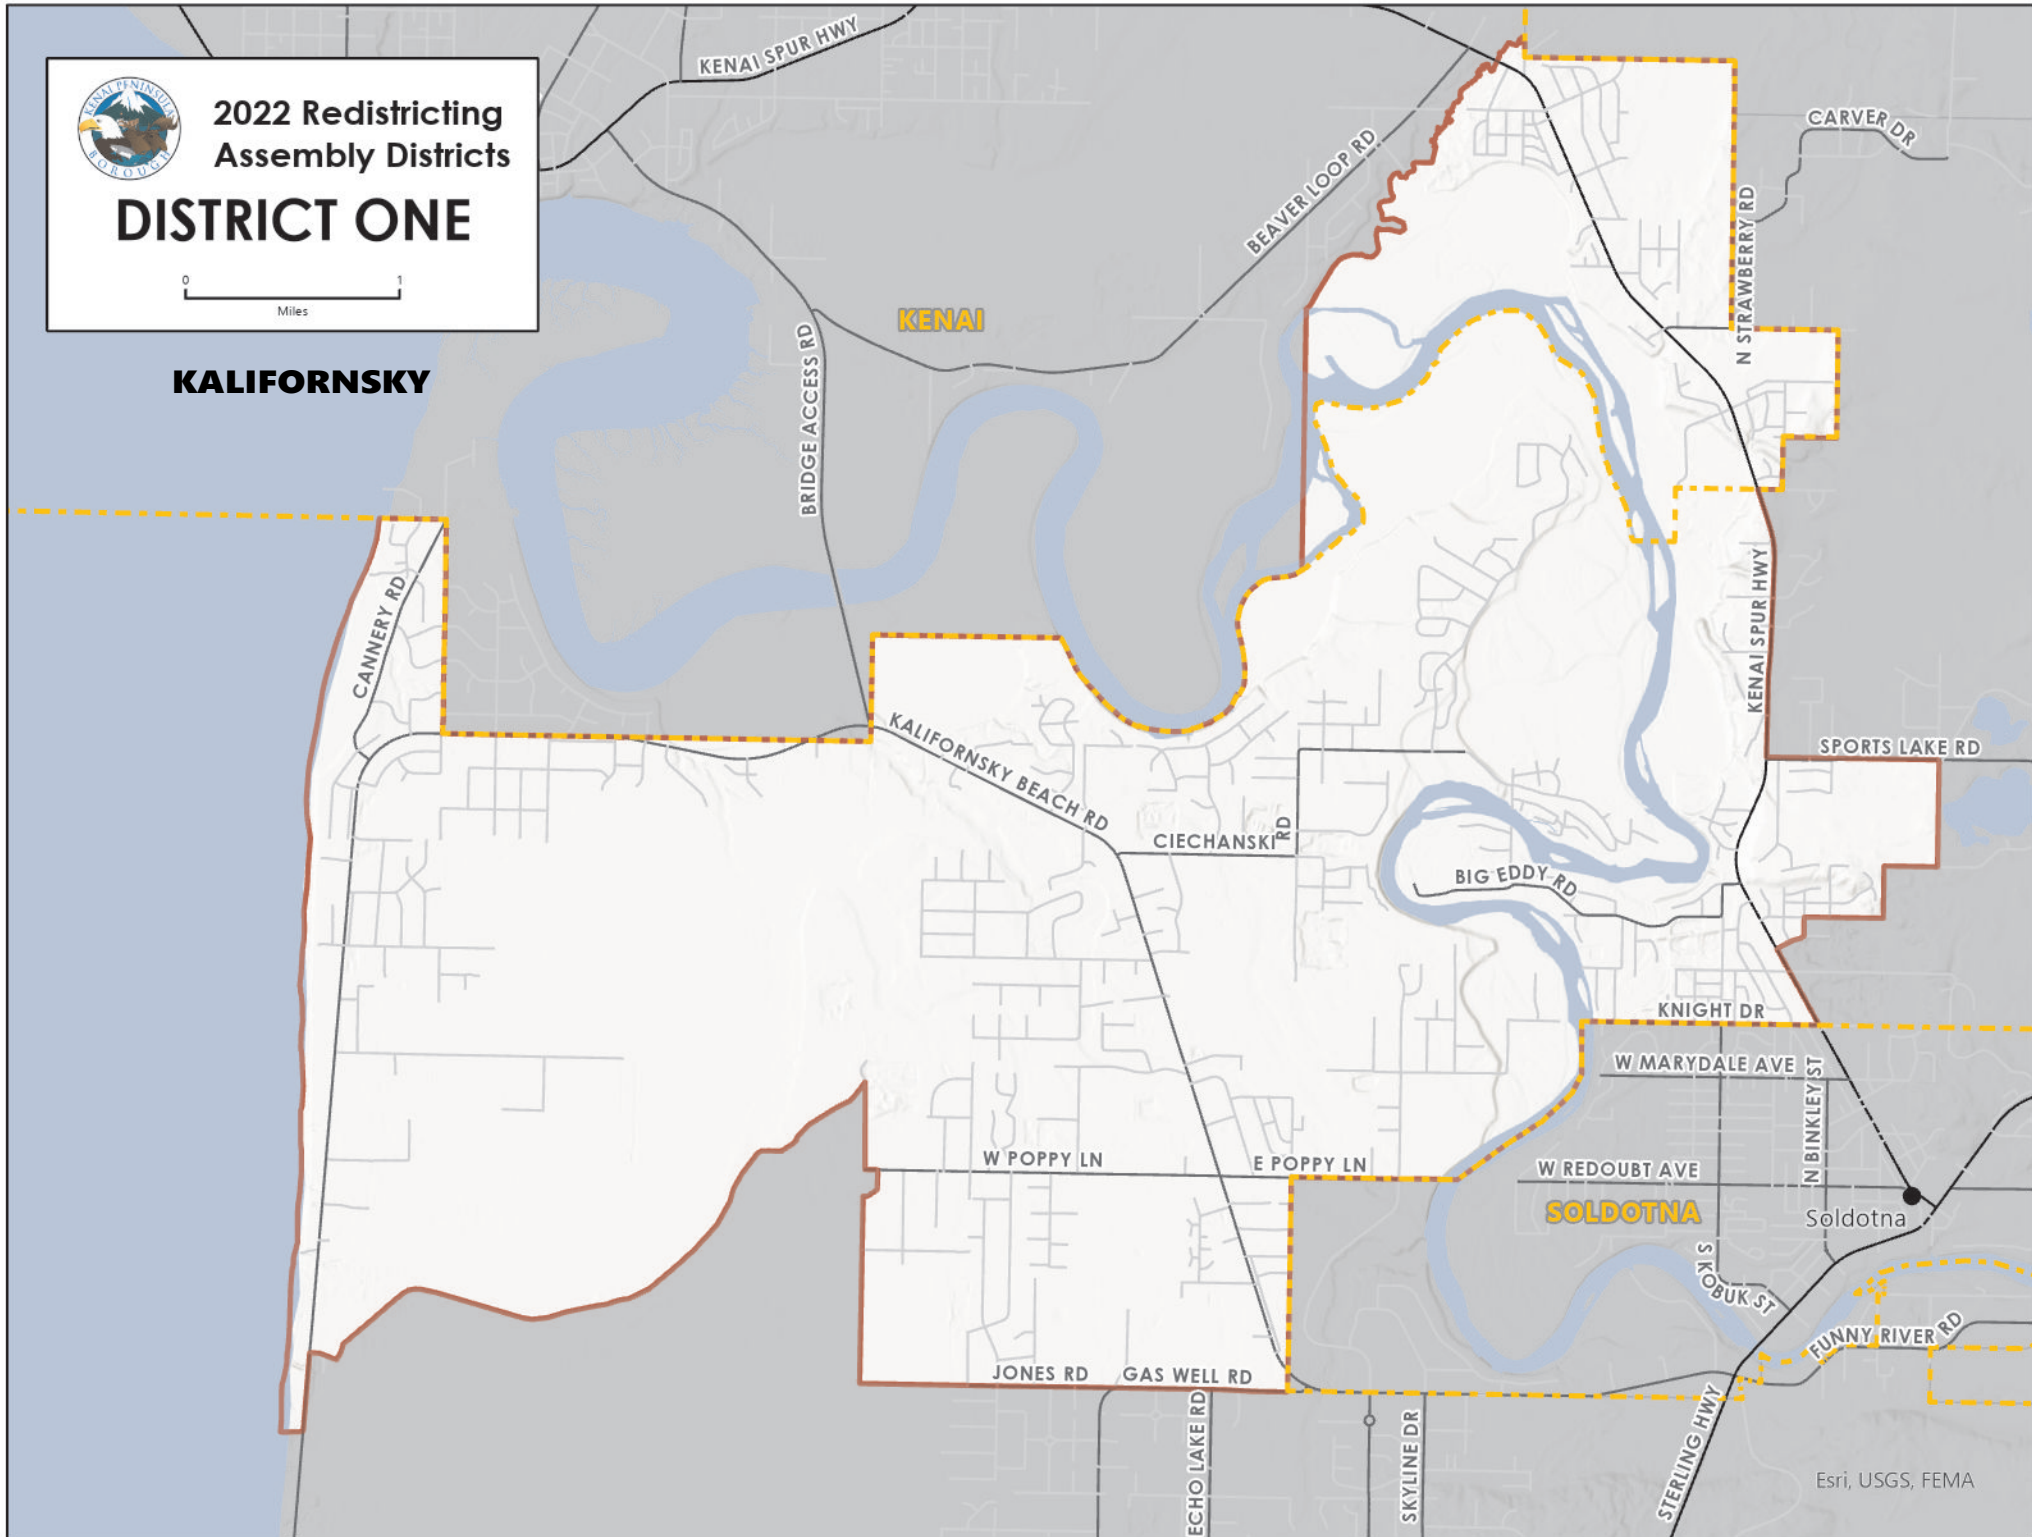

2022 Redistricting
Assembly Districts

DISTRICT ONE

KALIFORNSKY

2022 Redistricting
Assembly Districts

DISTRICT TWO

2022 Redistricting Assembly Districts

DISTRICT THREE

NIKISKI

2022 Redistricting
Assembly Districts

DISTRICT FOUR

SOLDOTNA

2022 Redistricting Assembly Districts

DISTRICT FIVE

STERLING-FUNNY RIVER

SOLDOTNA

Entire Area

Ninilchik

Happy Valley

TALL TREE AVE

Nikolaevsk

Voznesenka

Razdolna

Kachemak Selo

Fox River