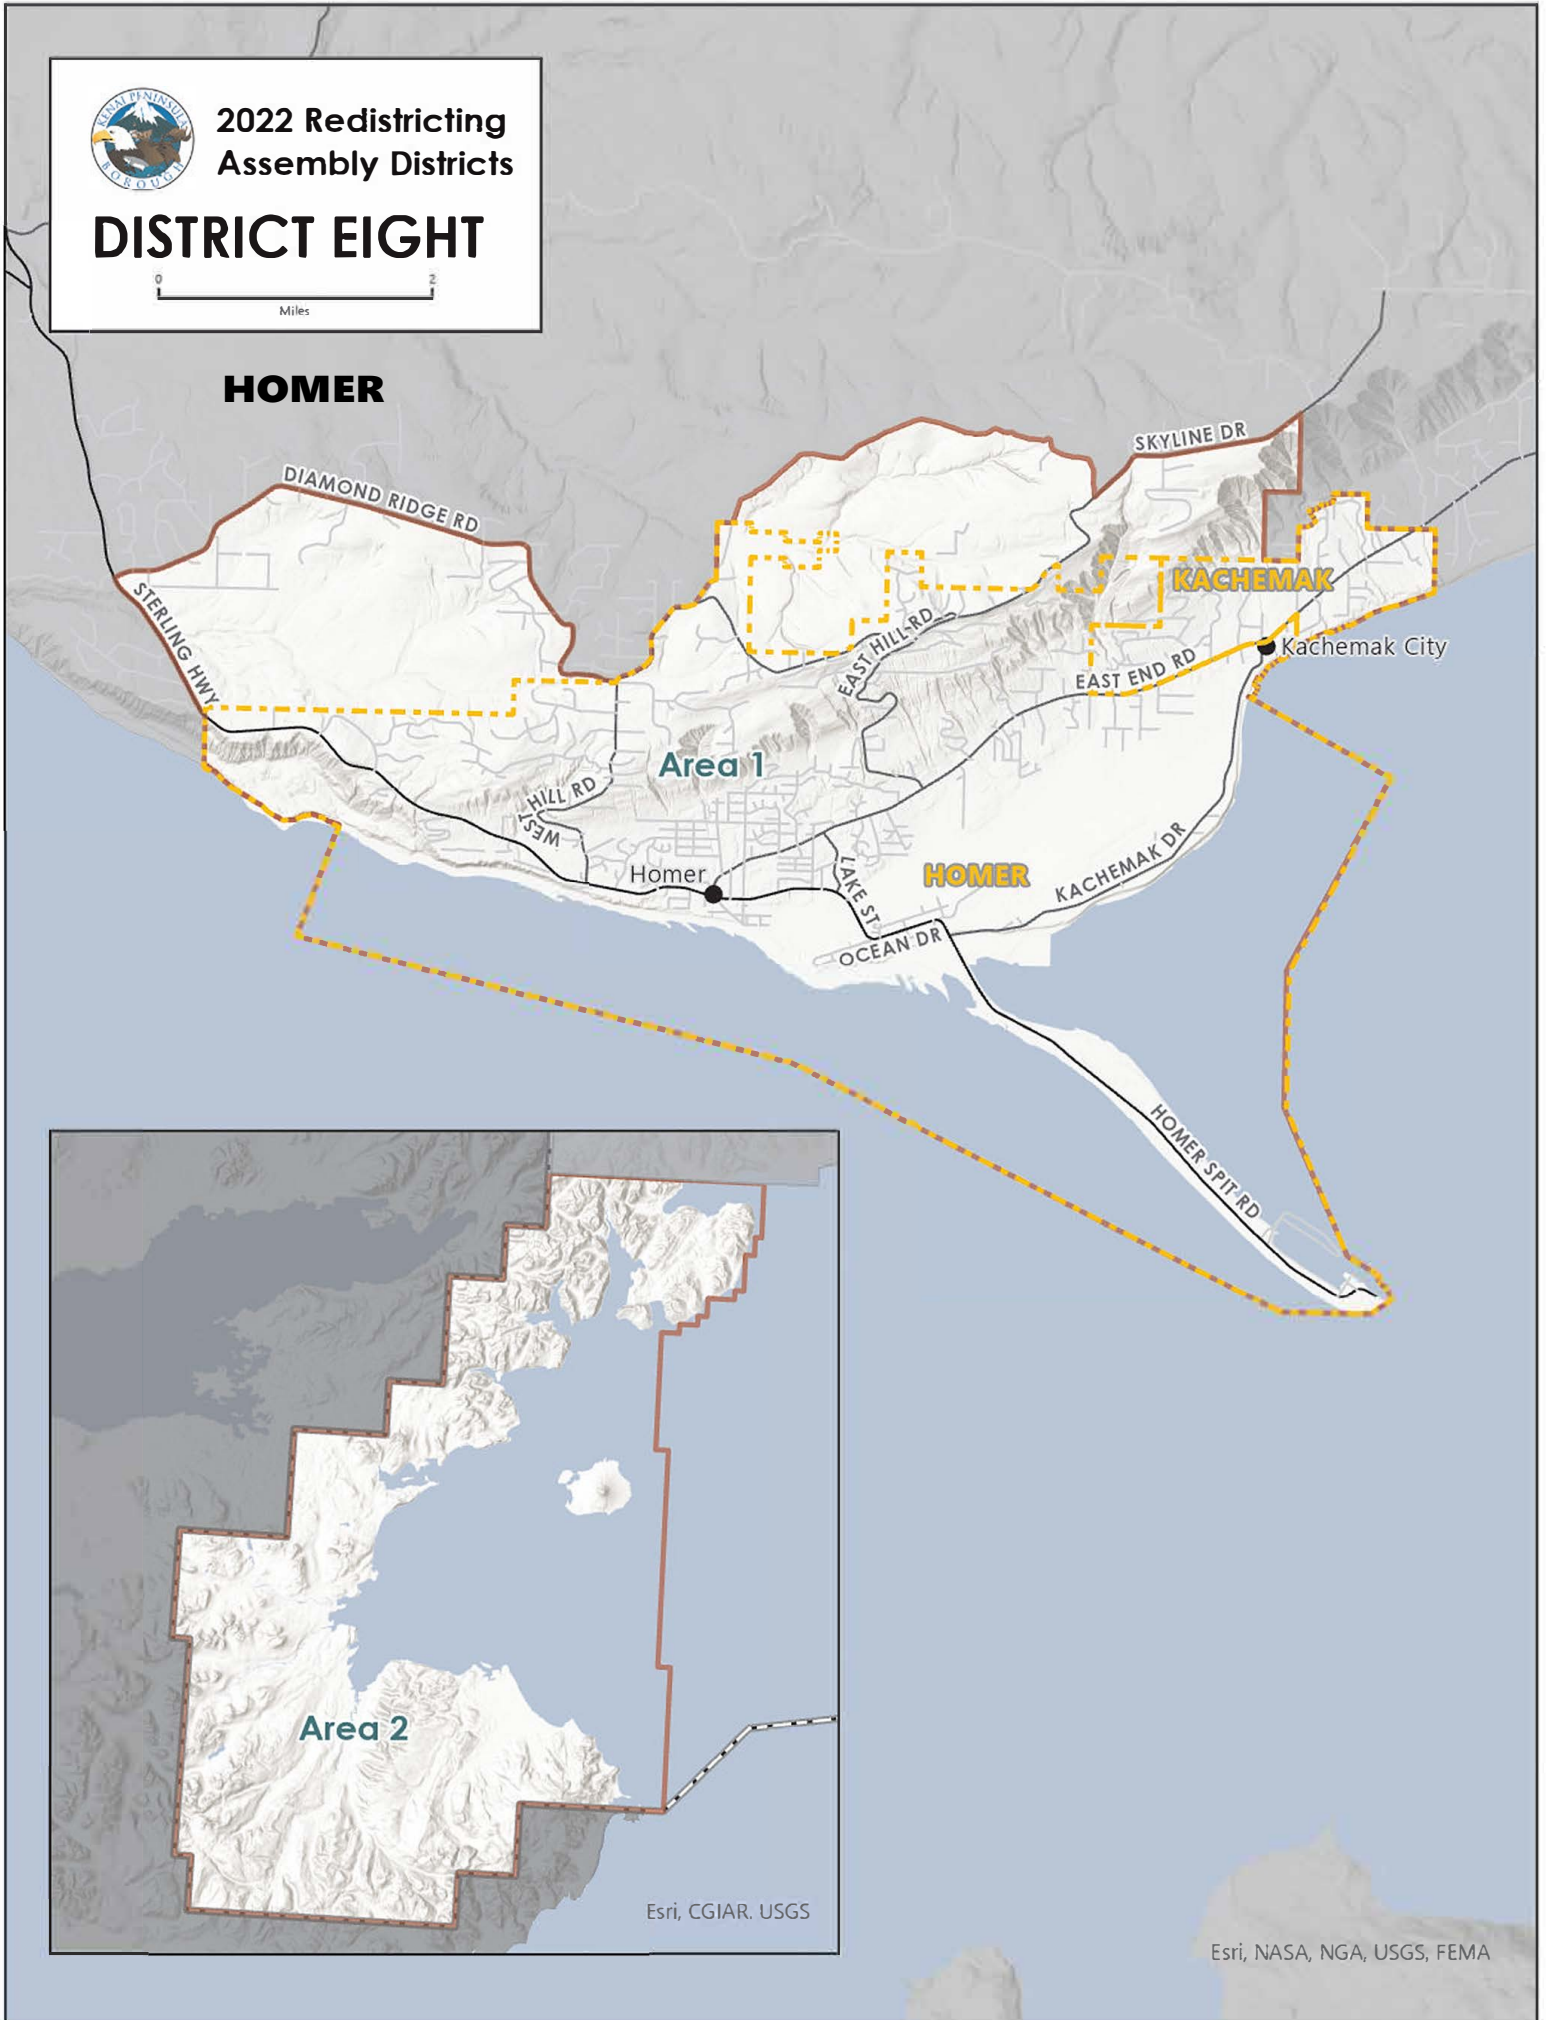

2022 Redistricting
Assembly Districts

DISTRICT FOUR

SOLDOTNA

2022 Redistricting Assembly Districts

DISTRICT FIVE

STERLING-FUNNY RIVER

SOLDOTNA

Entire Area

HOMER

Area 1

KACHEMAK

Homer

Kachemak City

HOMER

Area 2

Esri, CGIAR, USGS

Ninilchik

Happy Valley

TALL TREE AVE

Nikolaevsk

Voznesenka

Razdolna

Kachemak Selo

Fox River

Anchor Point

NORTH FORK RD

Fritz Creek

KACHEMAK

Kachemak City

Homer

Halibut Cove

SKYLINE DR