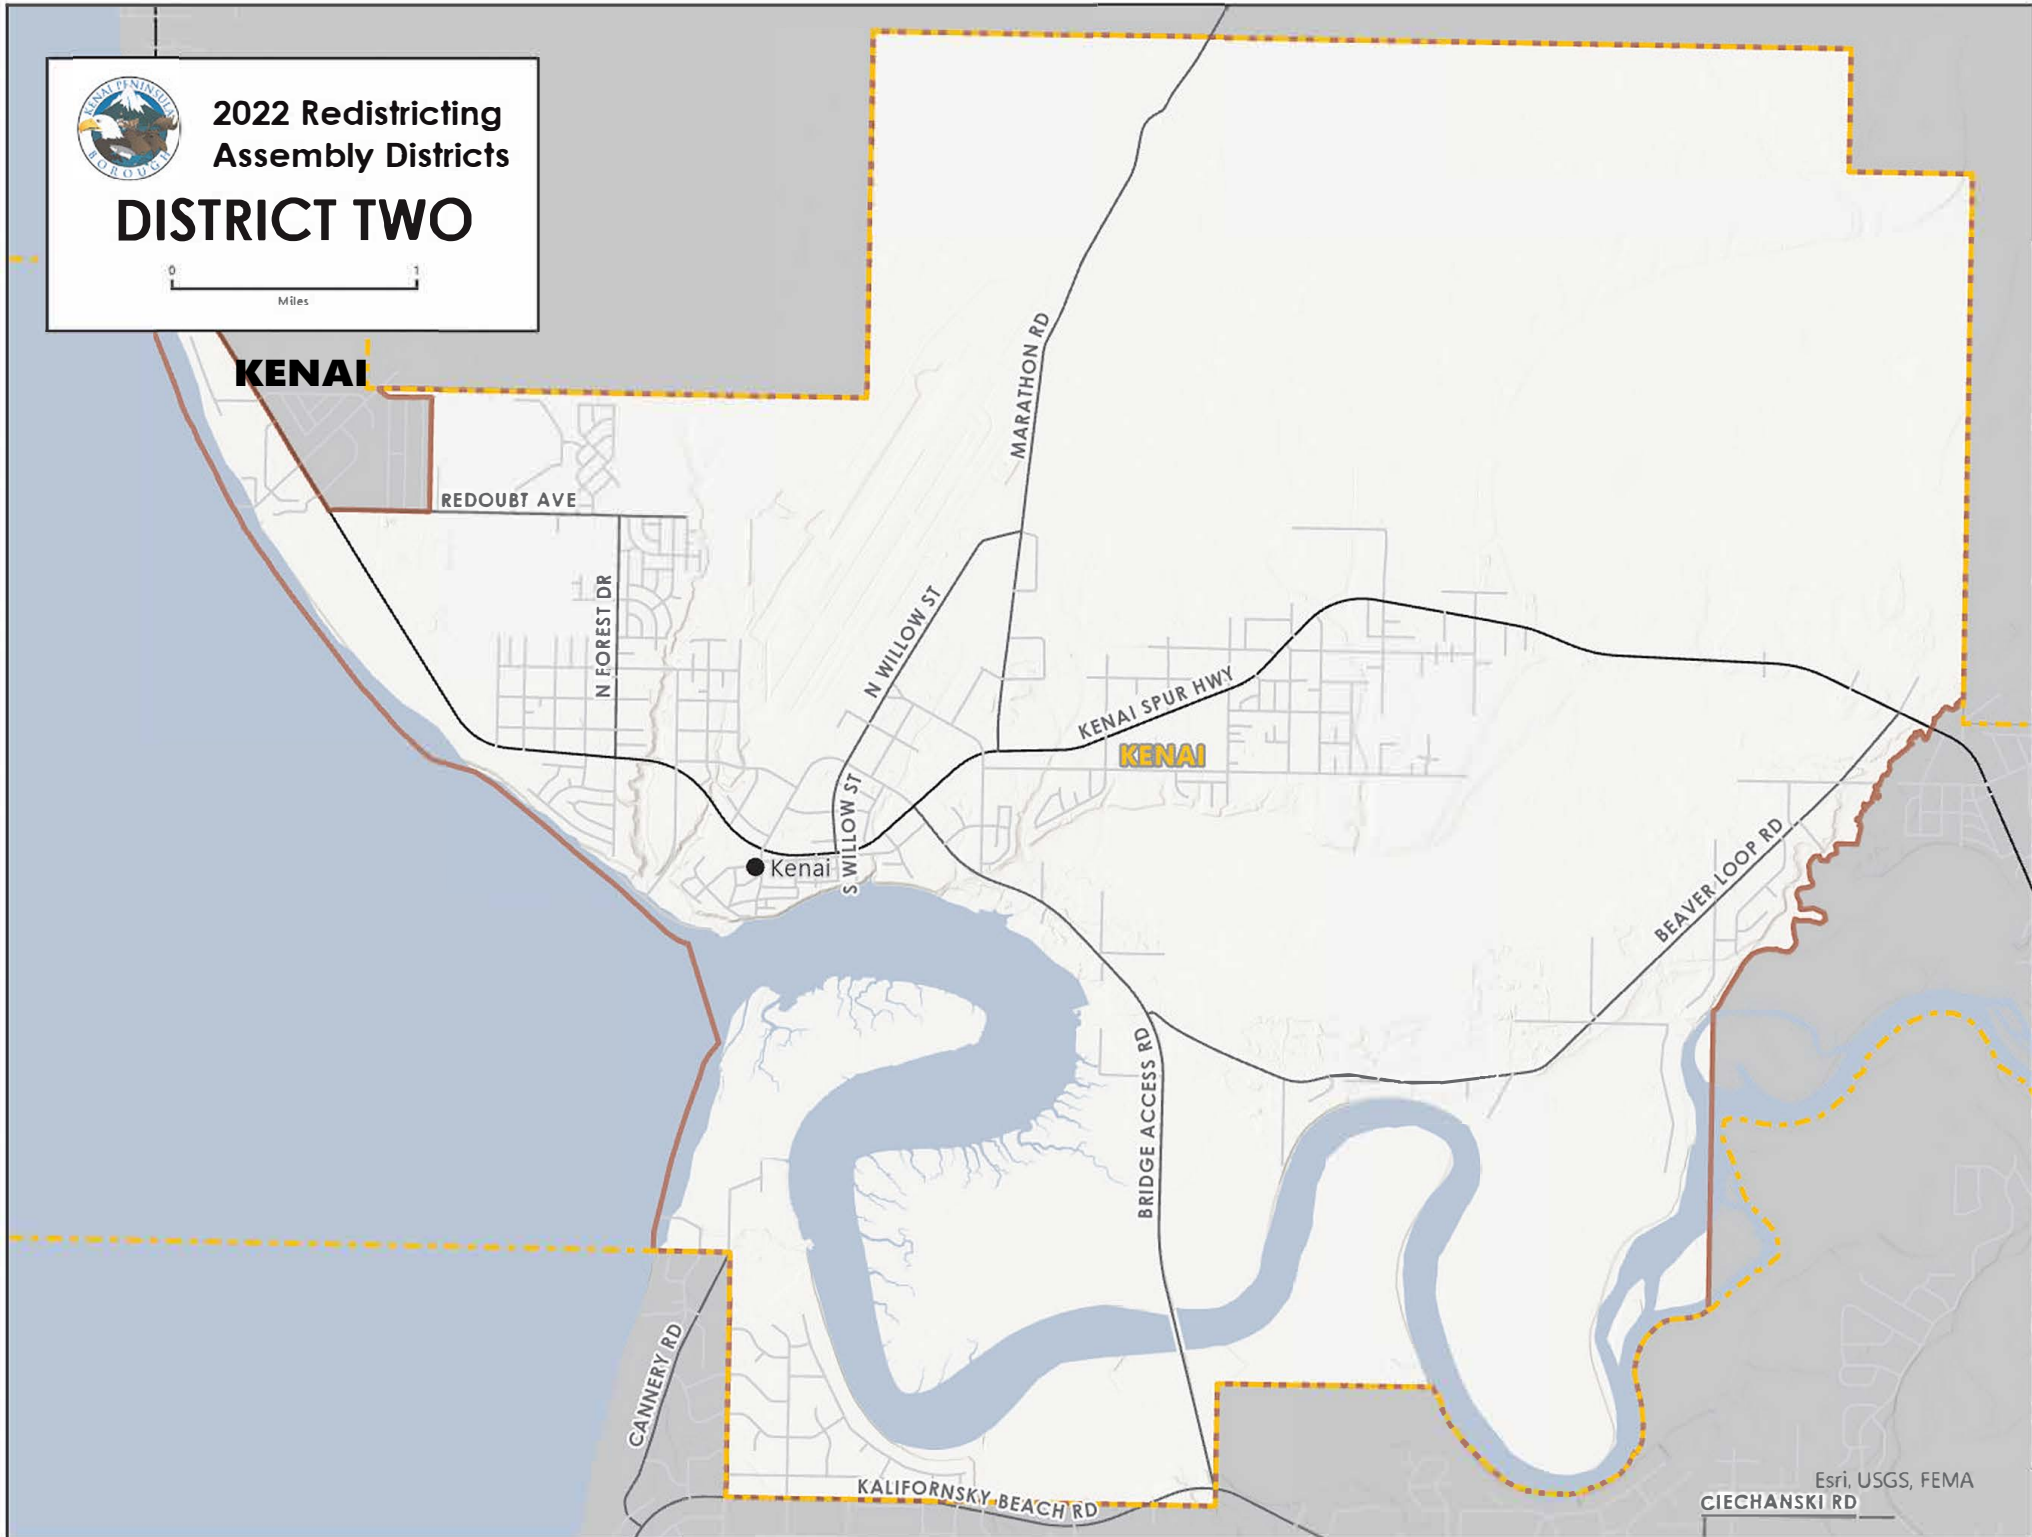

2022 Redistricting
Assembly Districts

DISTRICT TWO