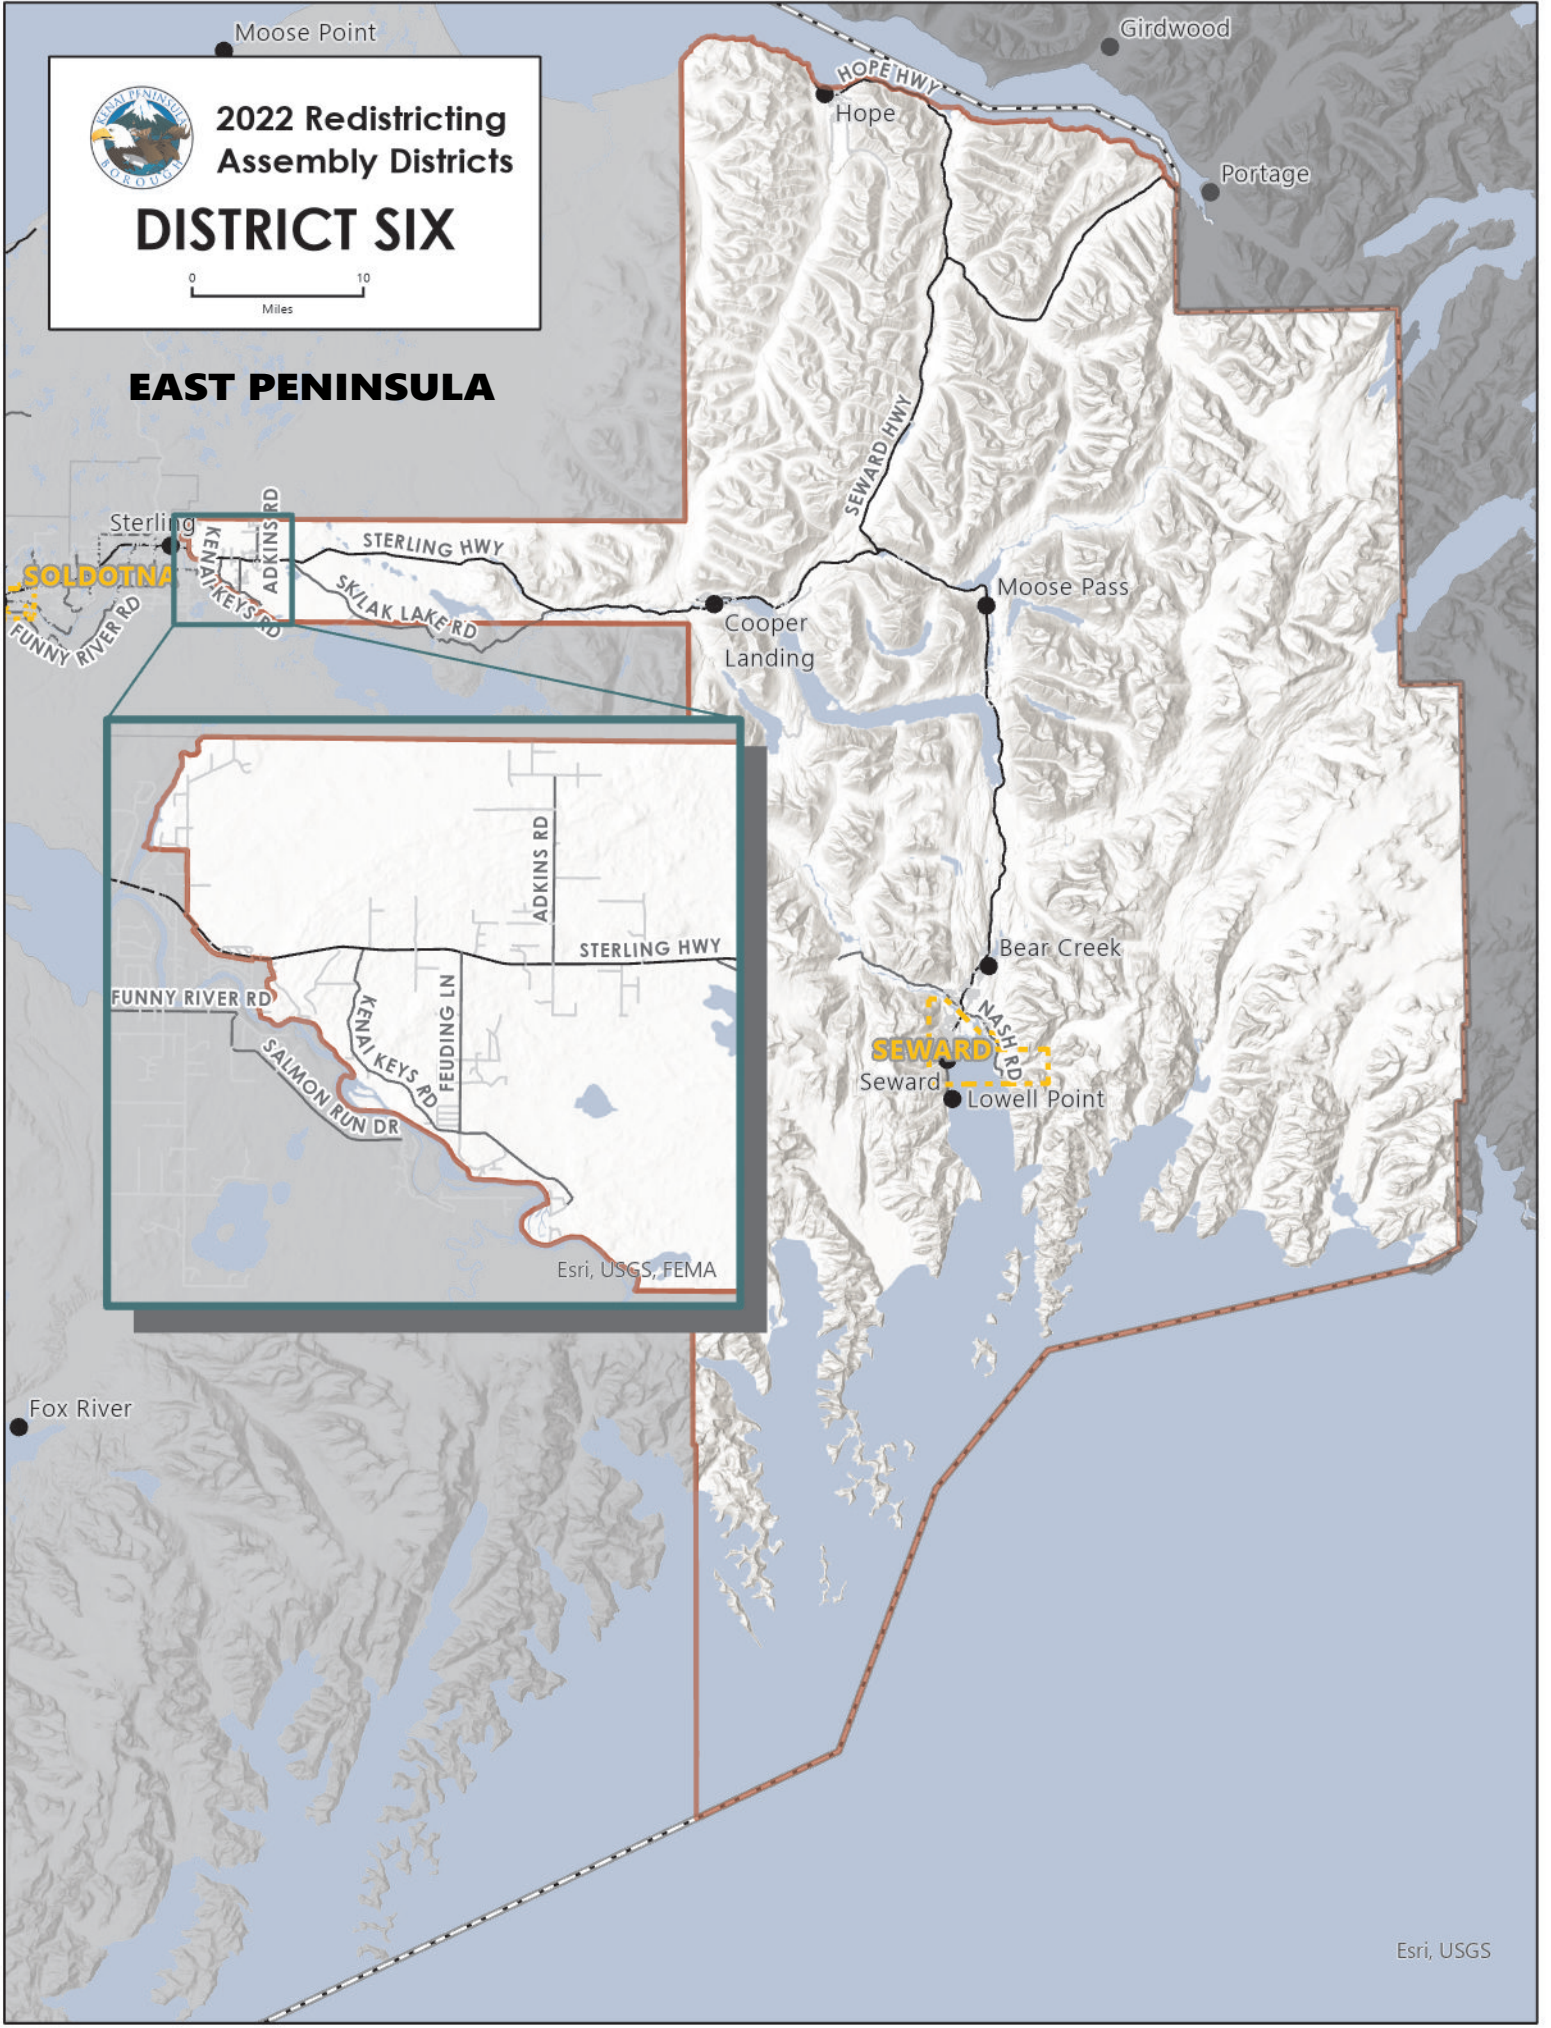

2022 Redistricting
Assembly Districts

DISTRICT SIX

EAST PENINSULA