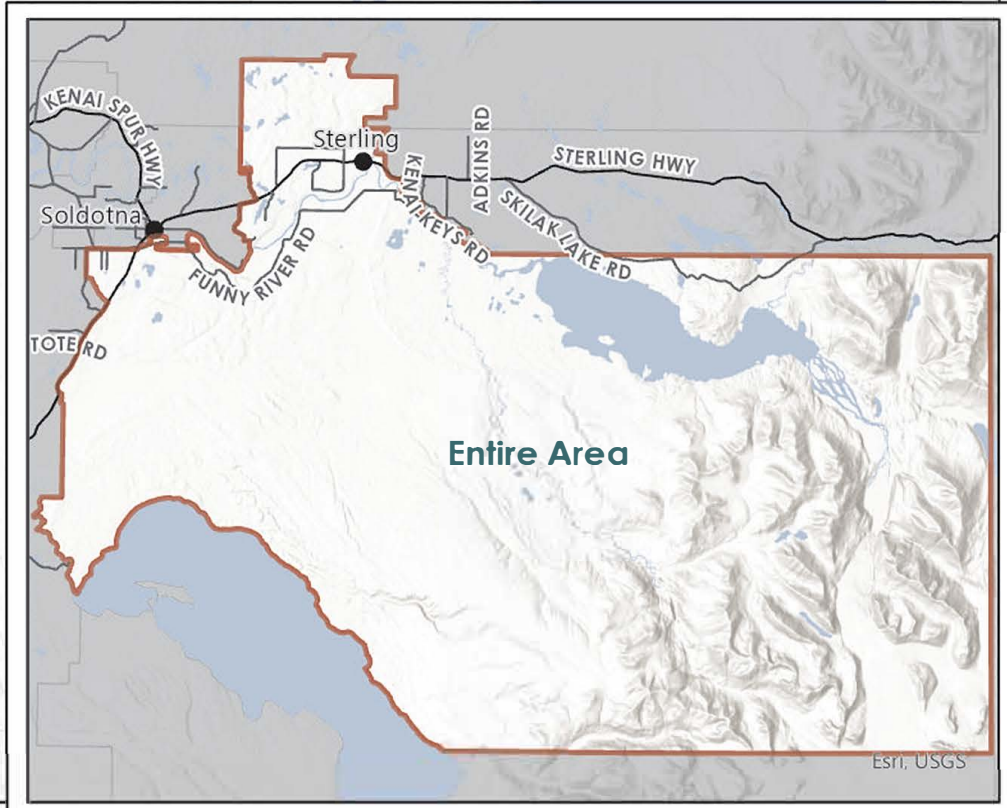

2022 Redistricting
Assembly Districts

DISTRICT FOUR

SOLDOTNA

2022 Redistricting Assembly Districts

DISTRICT FIVE

STERLING-FUNNY RIVER

SOLDOTNA

Entire Area

Ninilchik

Happy Valley

TALL TREE AVE

Nikolaevsk

Voznesenka

Razdolna

Kachemak Selo

Fox River

Anchor Point

NORTH FORK RD

Fritz Creek

KACHEMAK

Kachemak City

Homer

Halibut Cove

SKYLINE DR