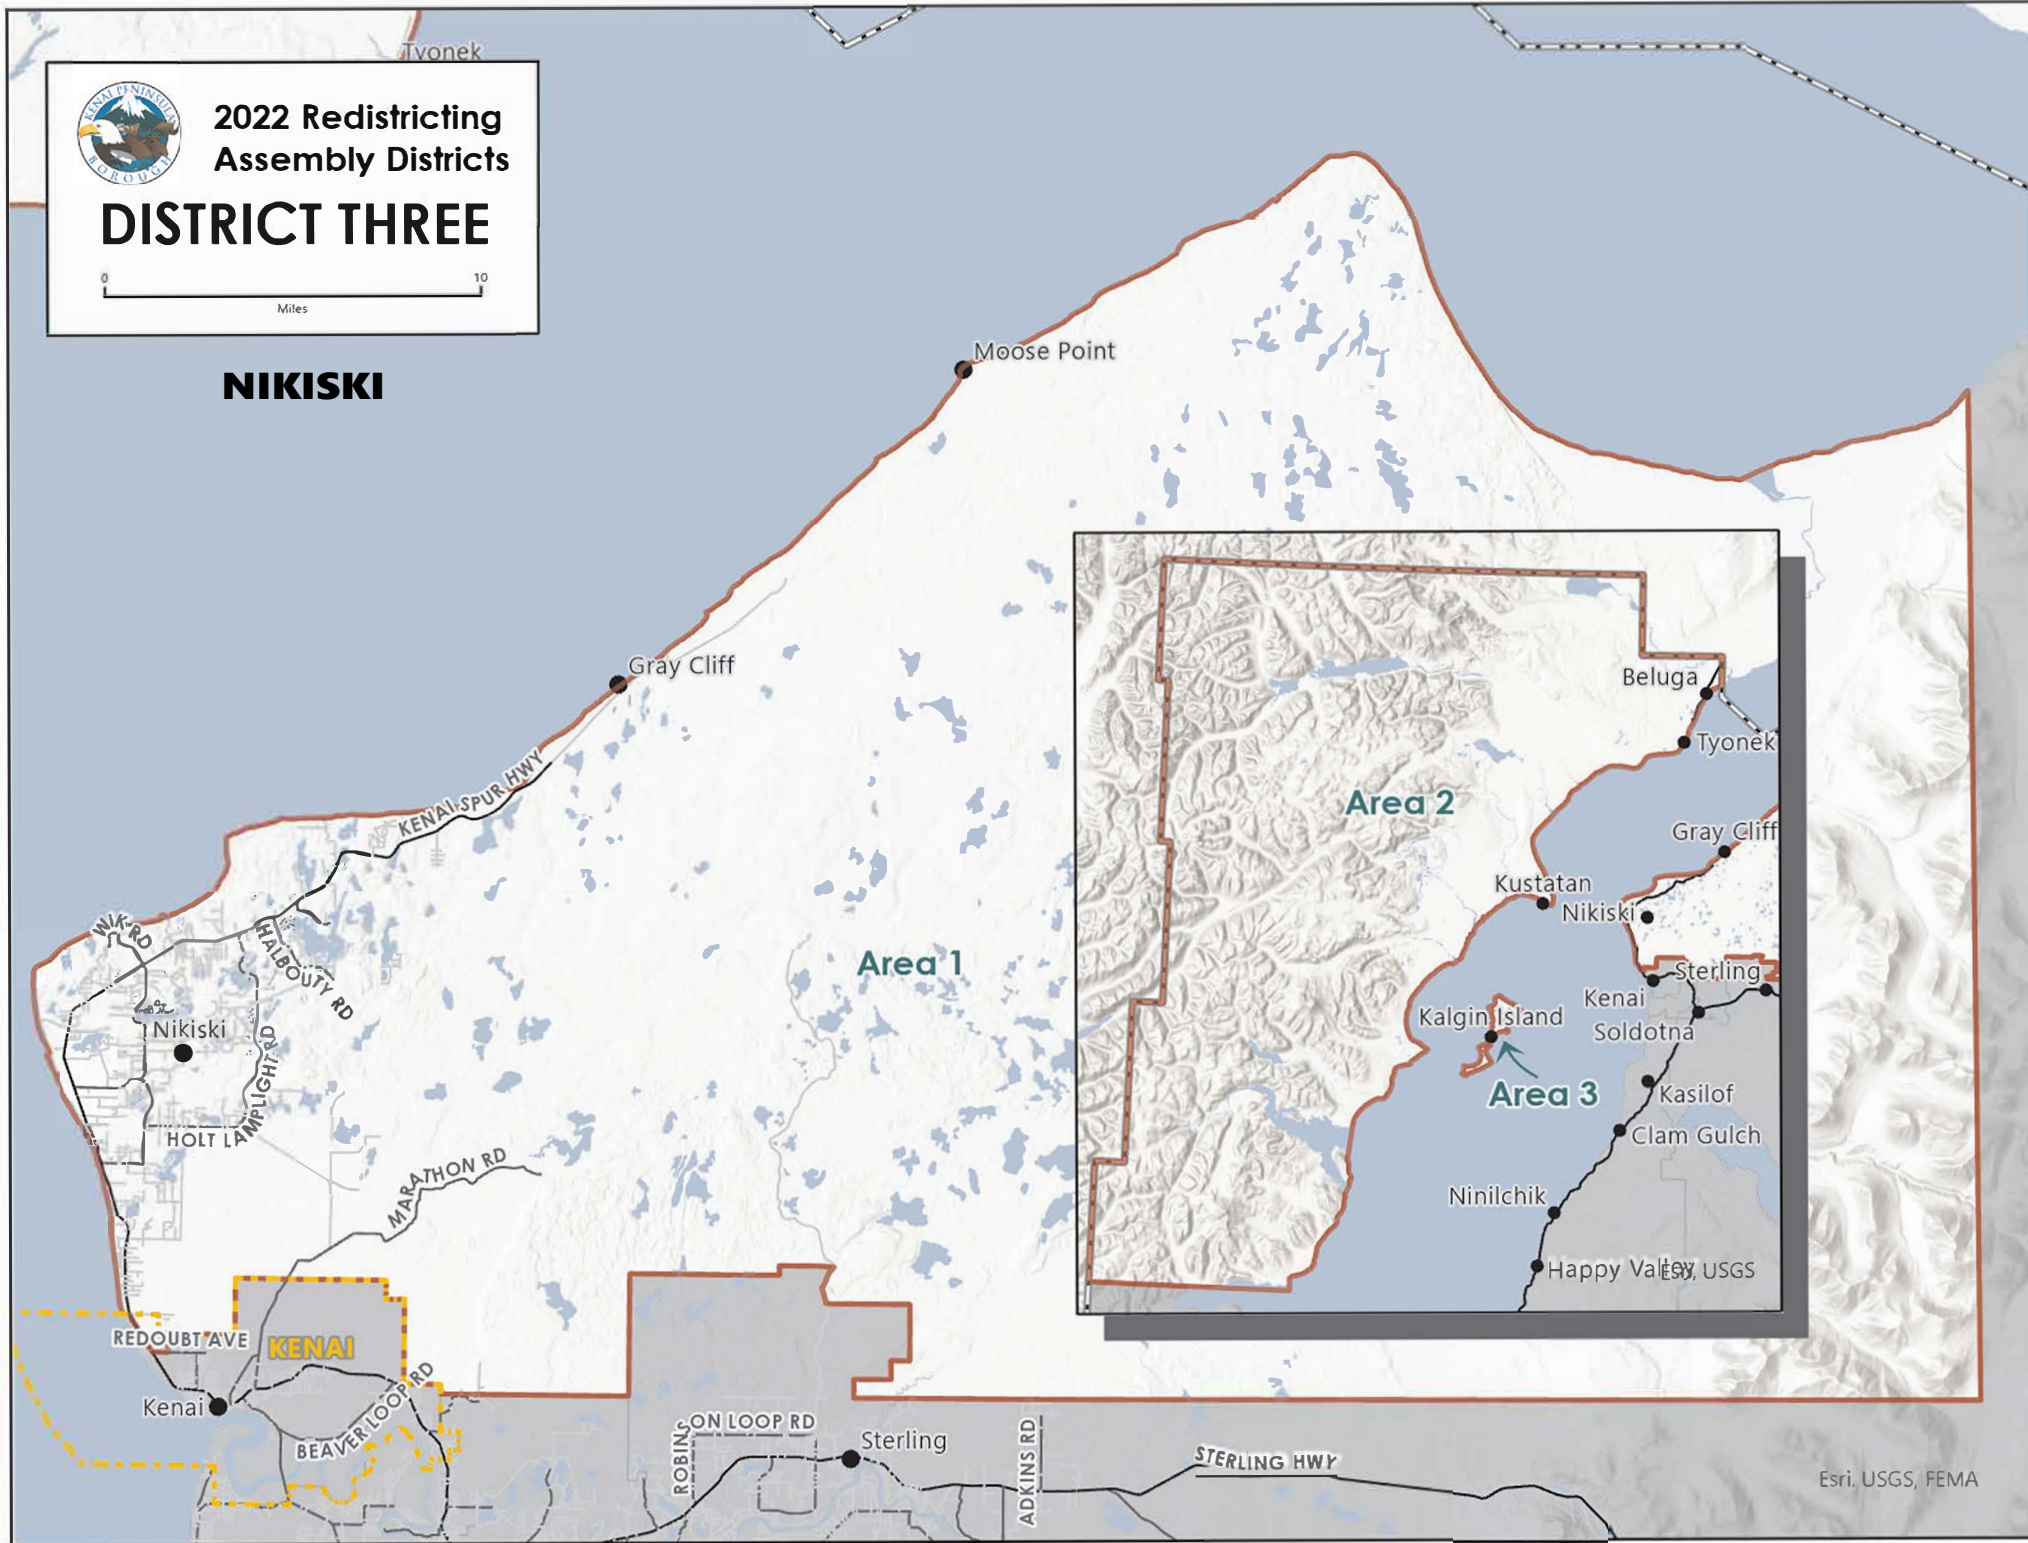

2022 Redistricting
Assembly Districts

DISTRICT FOUR

SOLDOTNA

2022 Redistricting Assembly Districts

DISTRICT FIVE

STERLING-FUNNY RIVER

SOLDOTNA

Entire Area

Ninilchik

Happy Valley

TALL TREE AVE

Nikolaevsk

Voznesenka

Razdolna

Kachemak Selo

Fox River