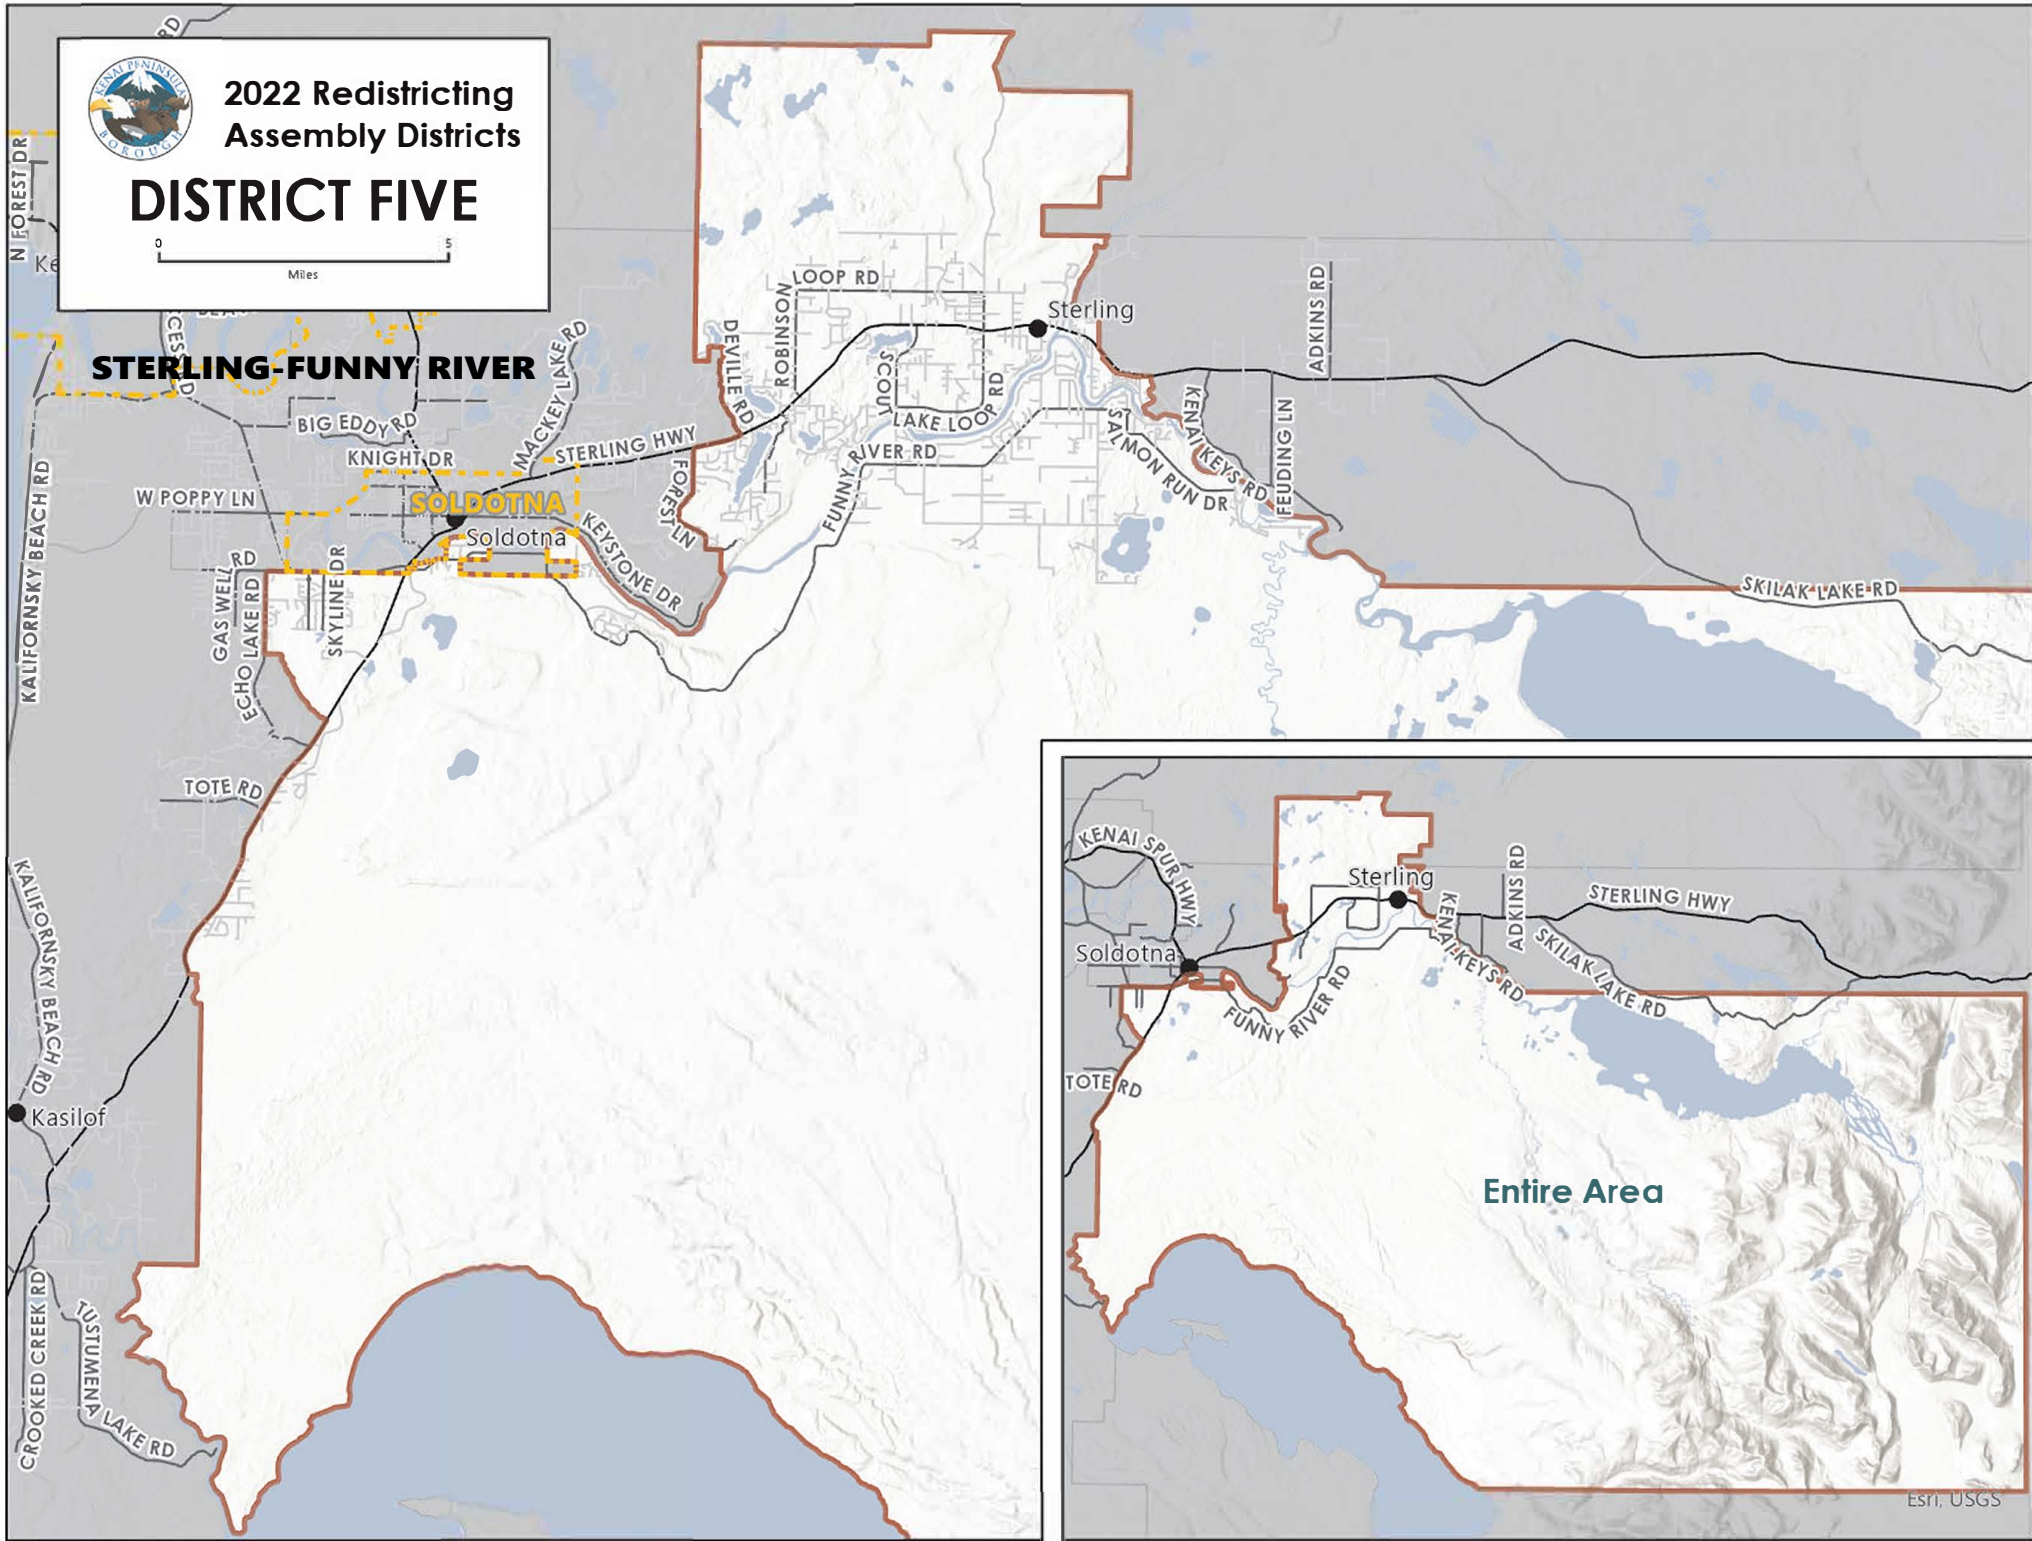

2022 Redistricting
Assembly Districts

DISTRICT FOUR

SOLDOTNA

2022 Redistricting Assembly Districts

DISTRICT FIVE

STERLING-FUNNY RIVER

SOLDOTNA

Entire Area

Ninilchik

Happy Valley

TALL TREE AVE

Nikolaevsk

Voznesenka

Razdolna

Kachemak Selo

Fox River

Anchor Point

NORTH FORK RD

Fritz Creek

KACHEMAK

Kachemak City

Homer

Halibut Cove

SKYLINE DR