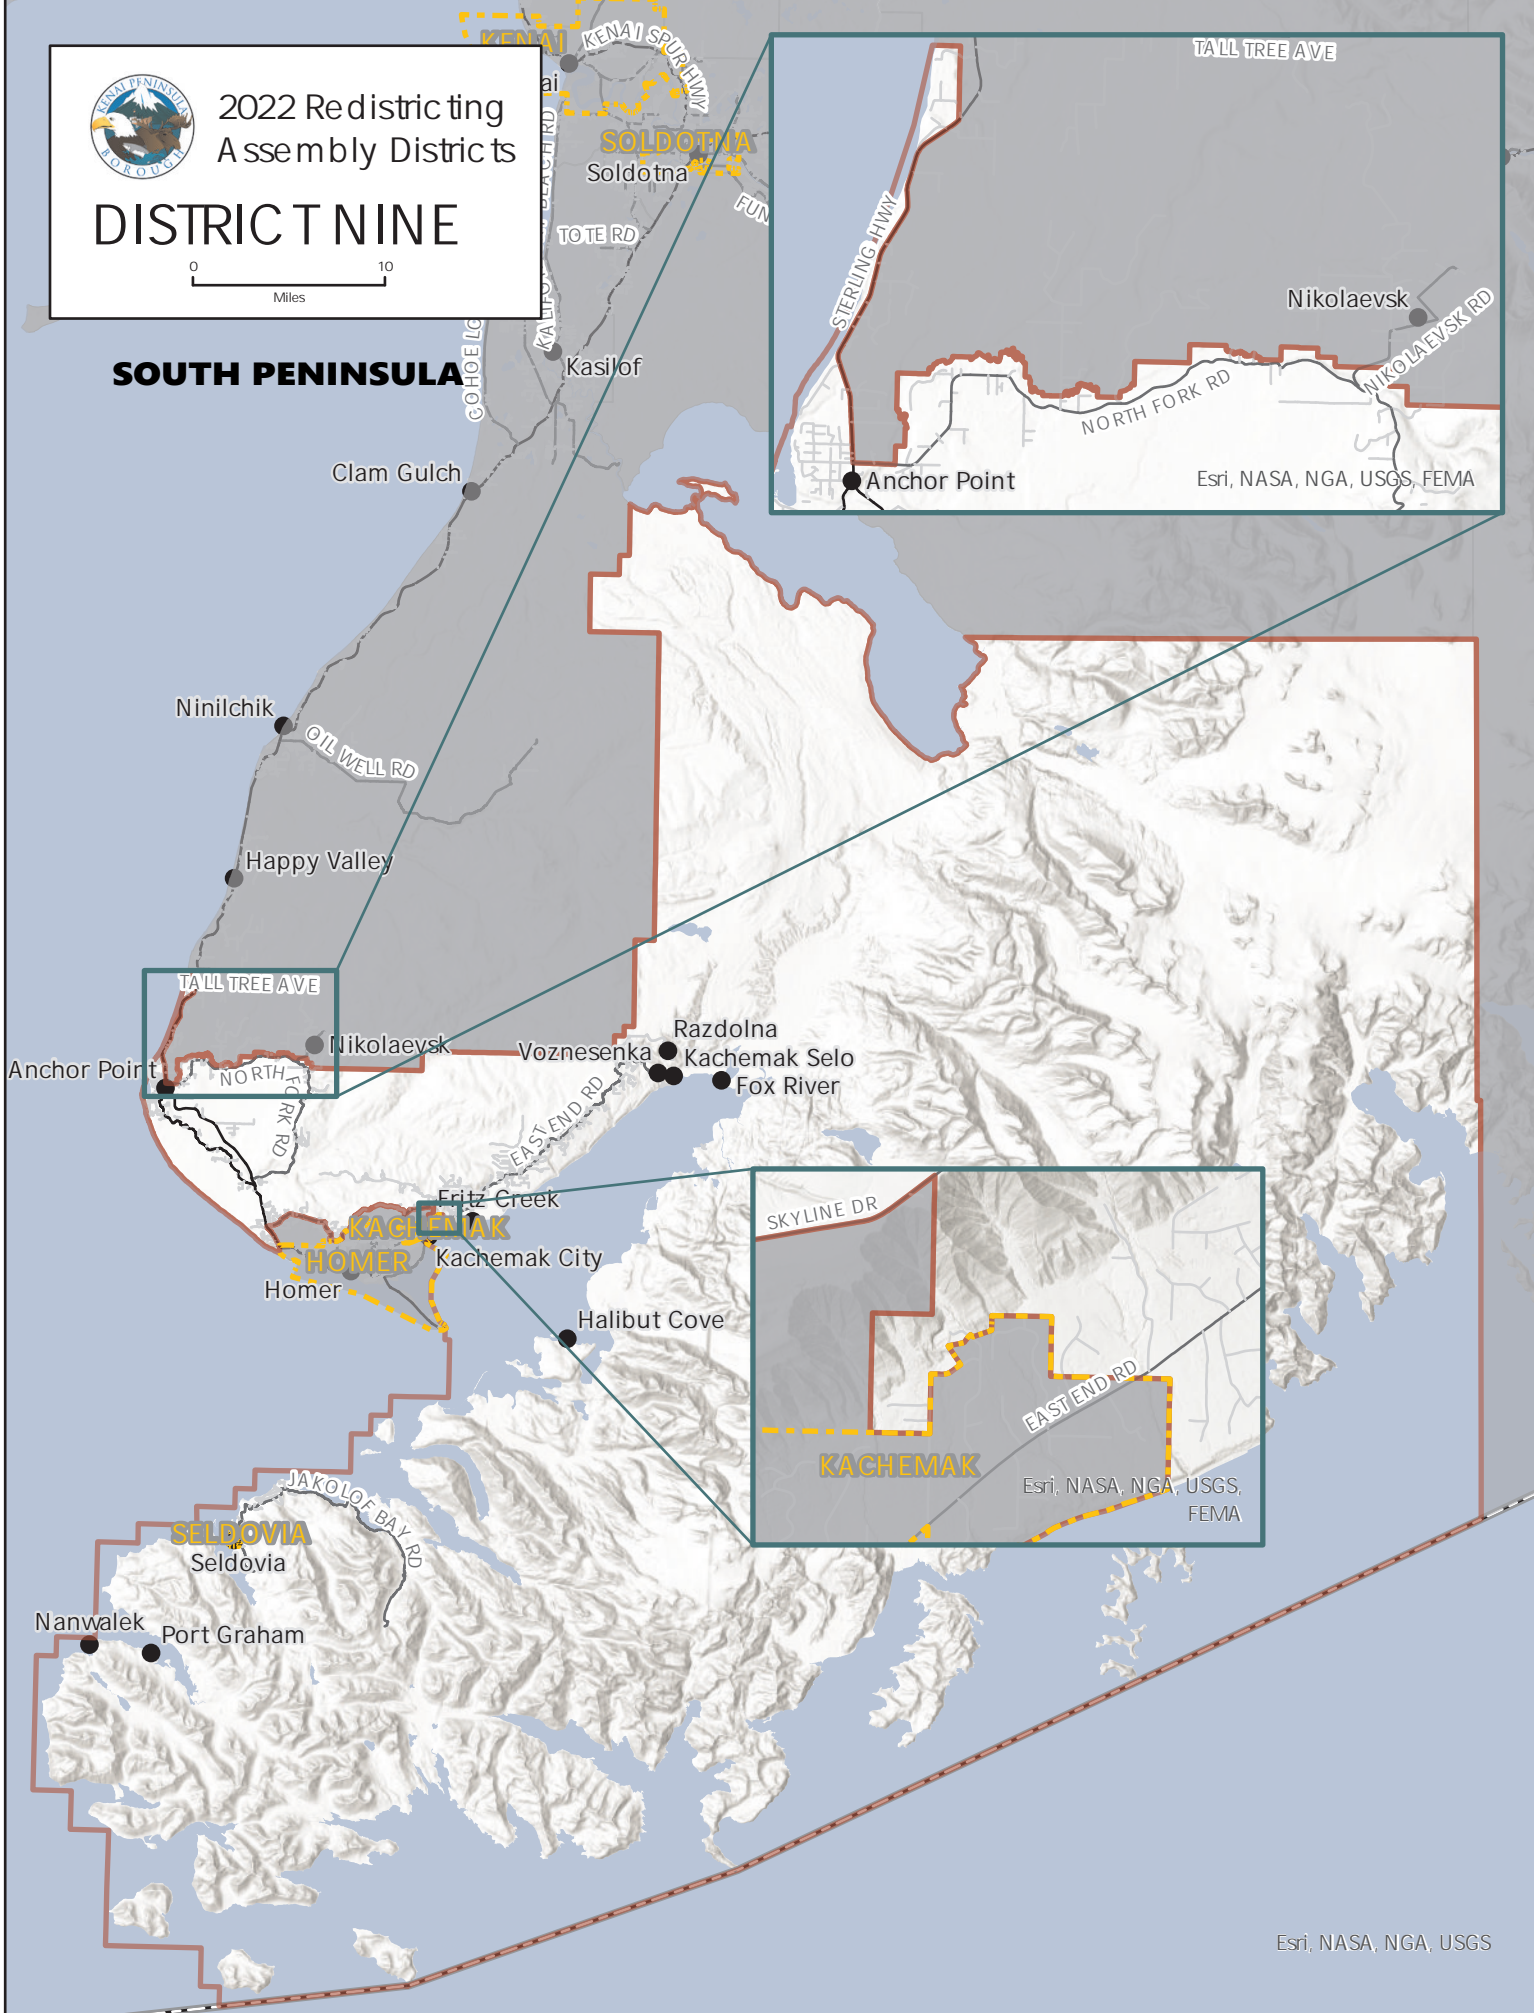

HOMER

Area 1

KACHEMAK

Homer

Kachemak City

HOMER

Area 2

Esri, CGIAR, USGS

Esri, NASA, NGA, USGS, FEMA

2022 Redistricting
Assembly Districts

DISTRICT NINE

SOUTH PENINSULA

TALL TREE AVE

SOLDOTNA
Soldotna

Kasilof

Clam Gulch

Ninilchik

Happy Valley

TALL TREE AVE

Nikolaevsk

Voznesenka

Razdolna

Kachemak Selo

Fox River

Anchor Point

NORTH FORK RD

Fritz Creek

KACHEMAK

Kachemak City

Homer

Halibut Cove

SKYLINE DR