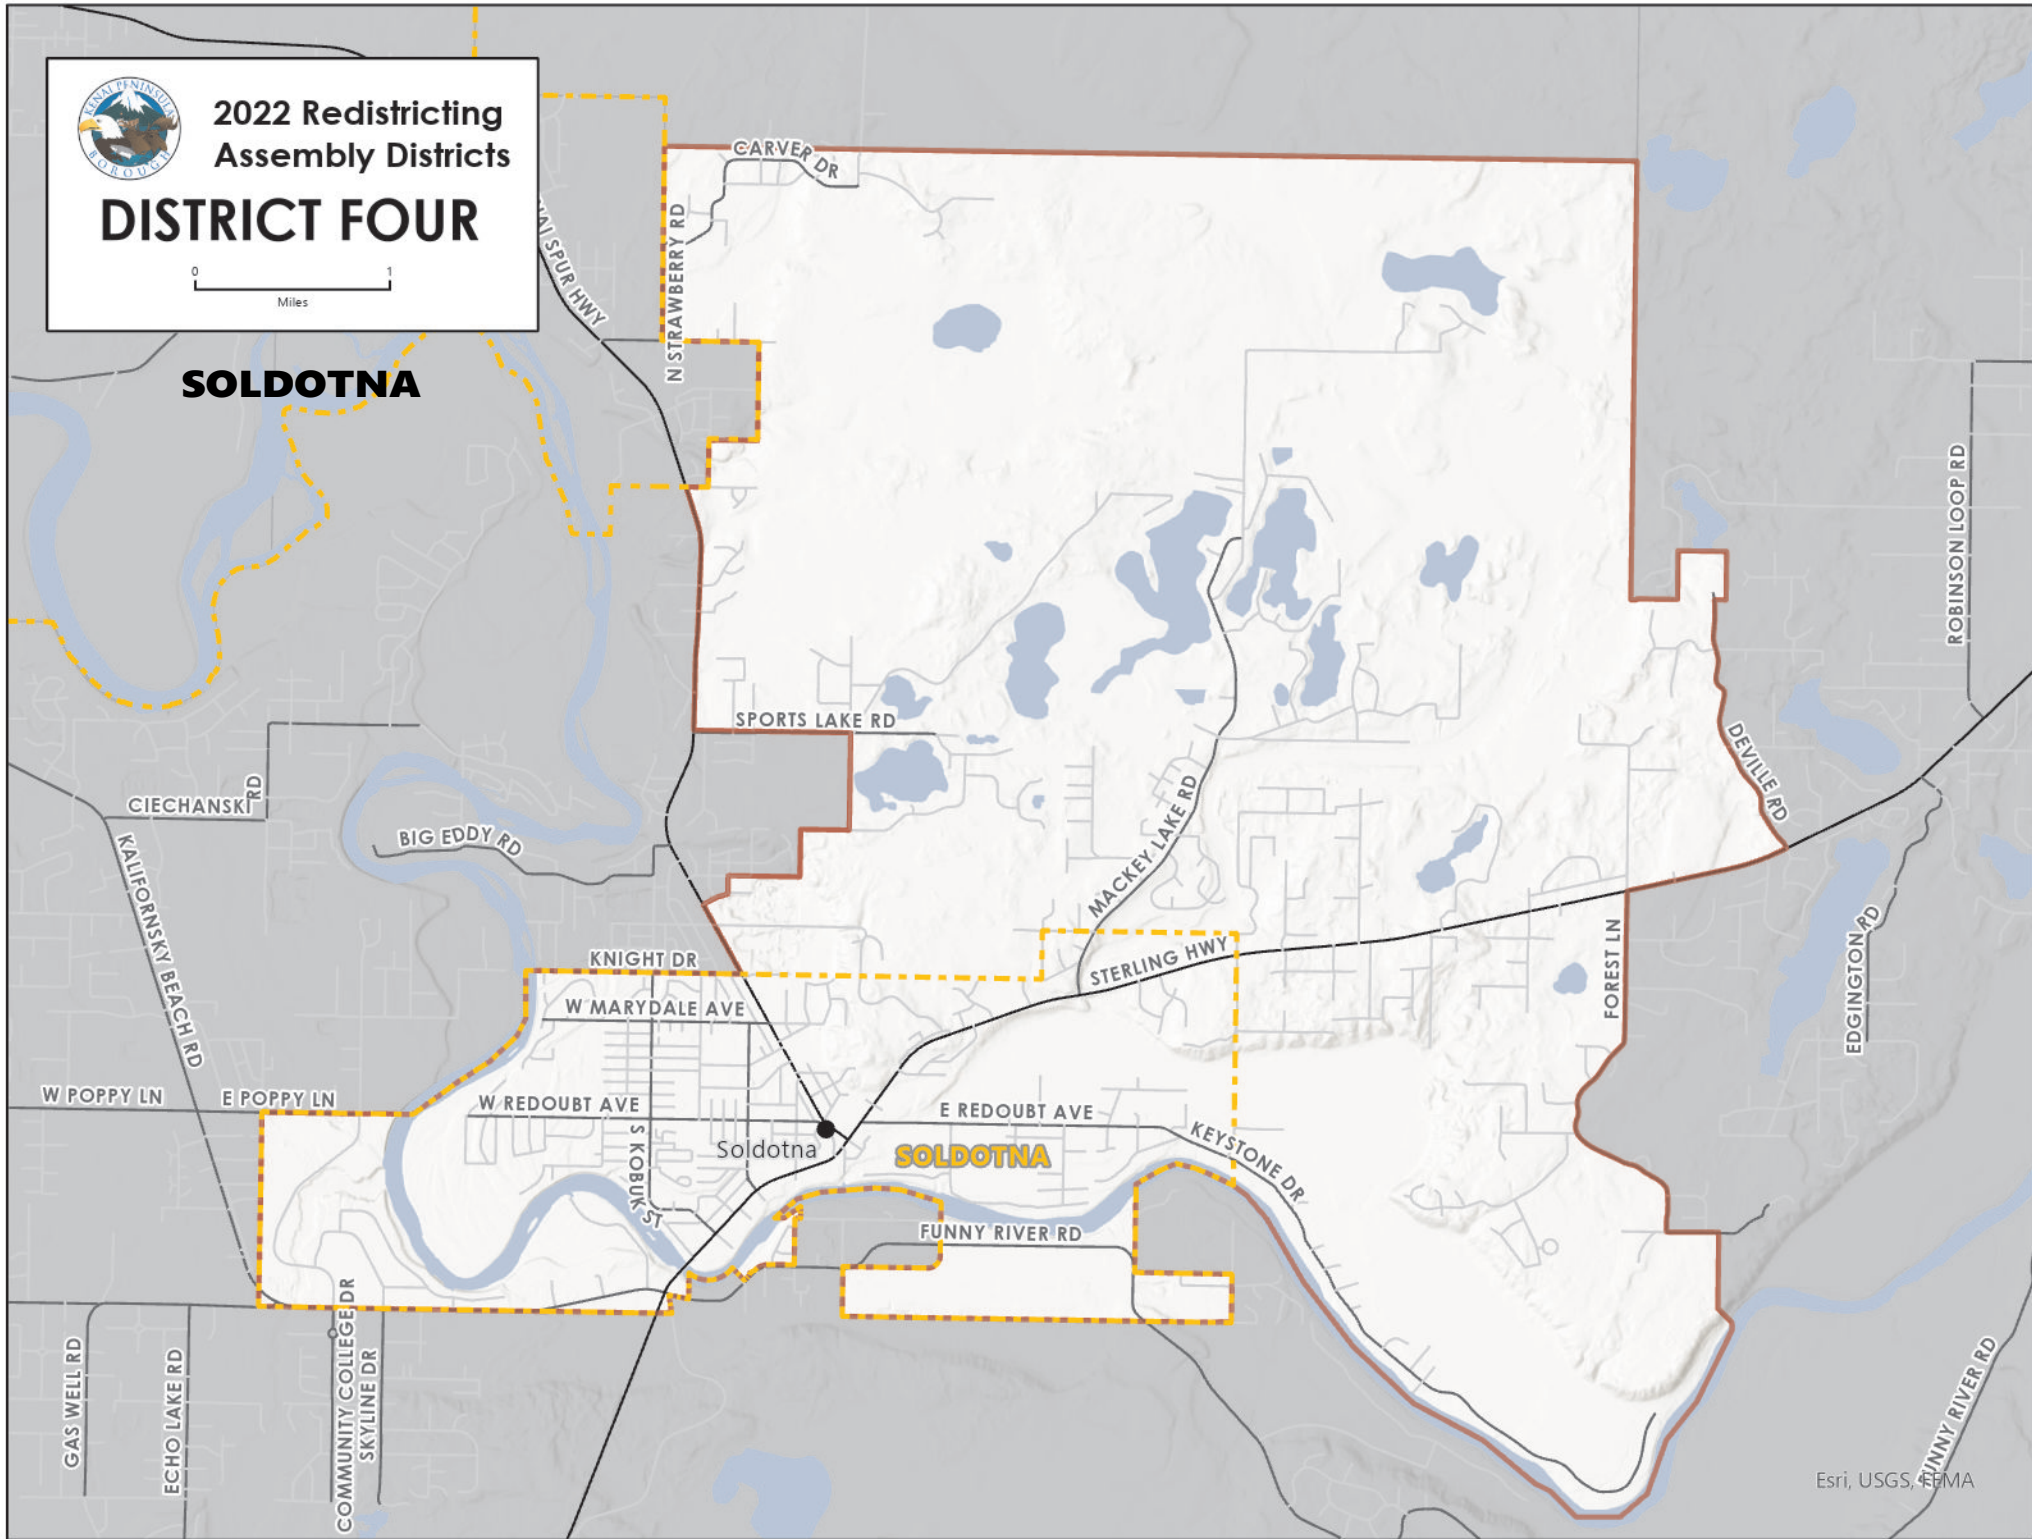

2022 Redistricting
Assembly Districts

DISTRICT ONE

KALIFORNSKY

2022 Redistricting
Assembly Districts

DISTRICT TWO

2022 Redistricting Assembly Districts

DISTRICT THREE

NIKISKI

2022 Redistricting
Assembly Districts

DISTRICT FOUR

SOLDOTNA

2022 Redistricting Assembly Districts

DISTRICT FIVE

STERLING-FUNNY RIVER

SOLDOTNA

Entire Area

Esri, NASA, NGA, USGS, FEMA

2022 Redistricting
Assembly Districts

DISTRICT NINE

SOUTH PENINSULA

TALL TREE AVE

SOLDOTNA
Soldotna

Kasilof

Clam Gulch

Ninilchik

Happy Valley

TALL TREE AVE

Nikolaevsk

Voznesenka

Razdolna

Kachemak Selo

Fox River