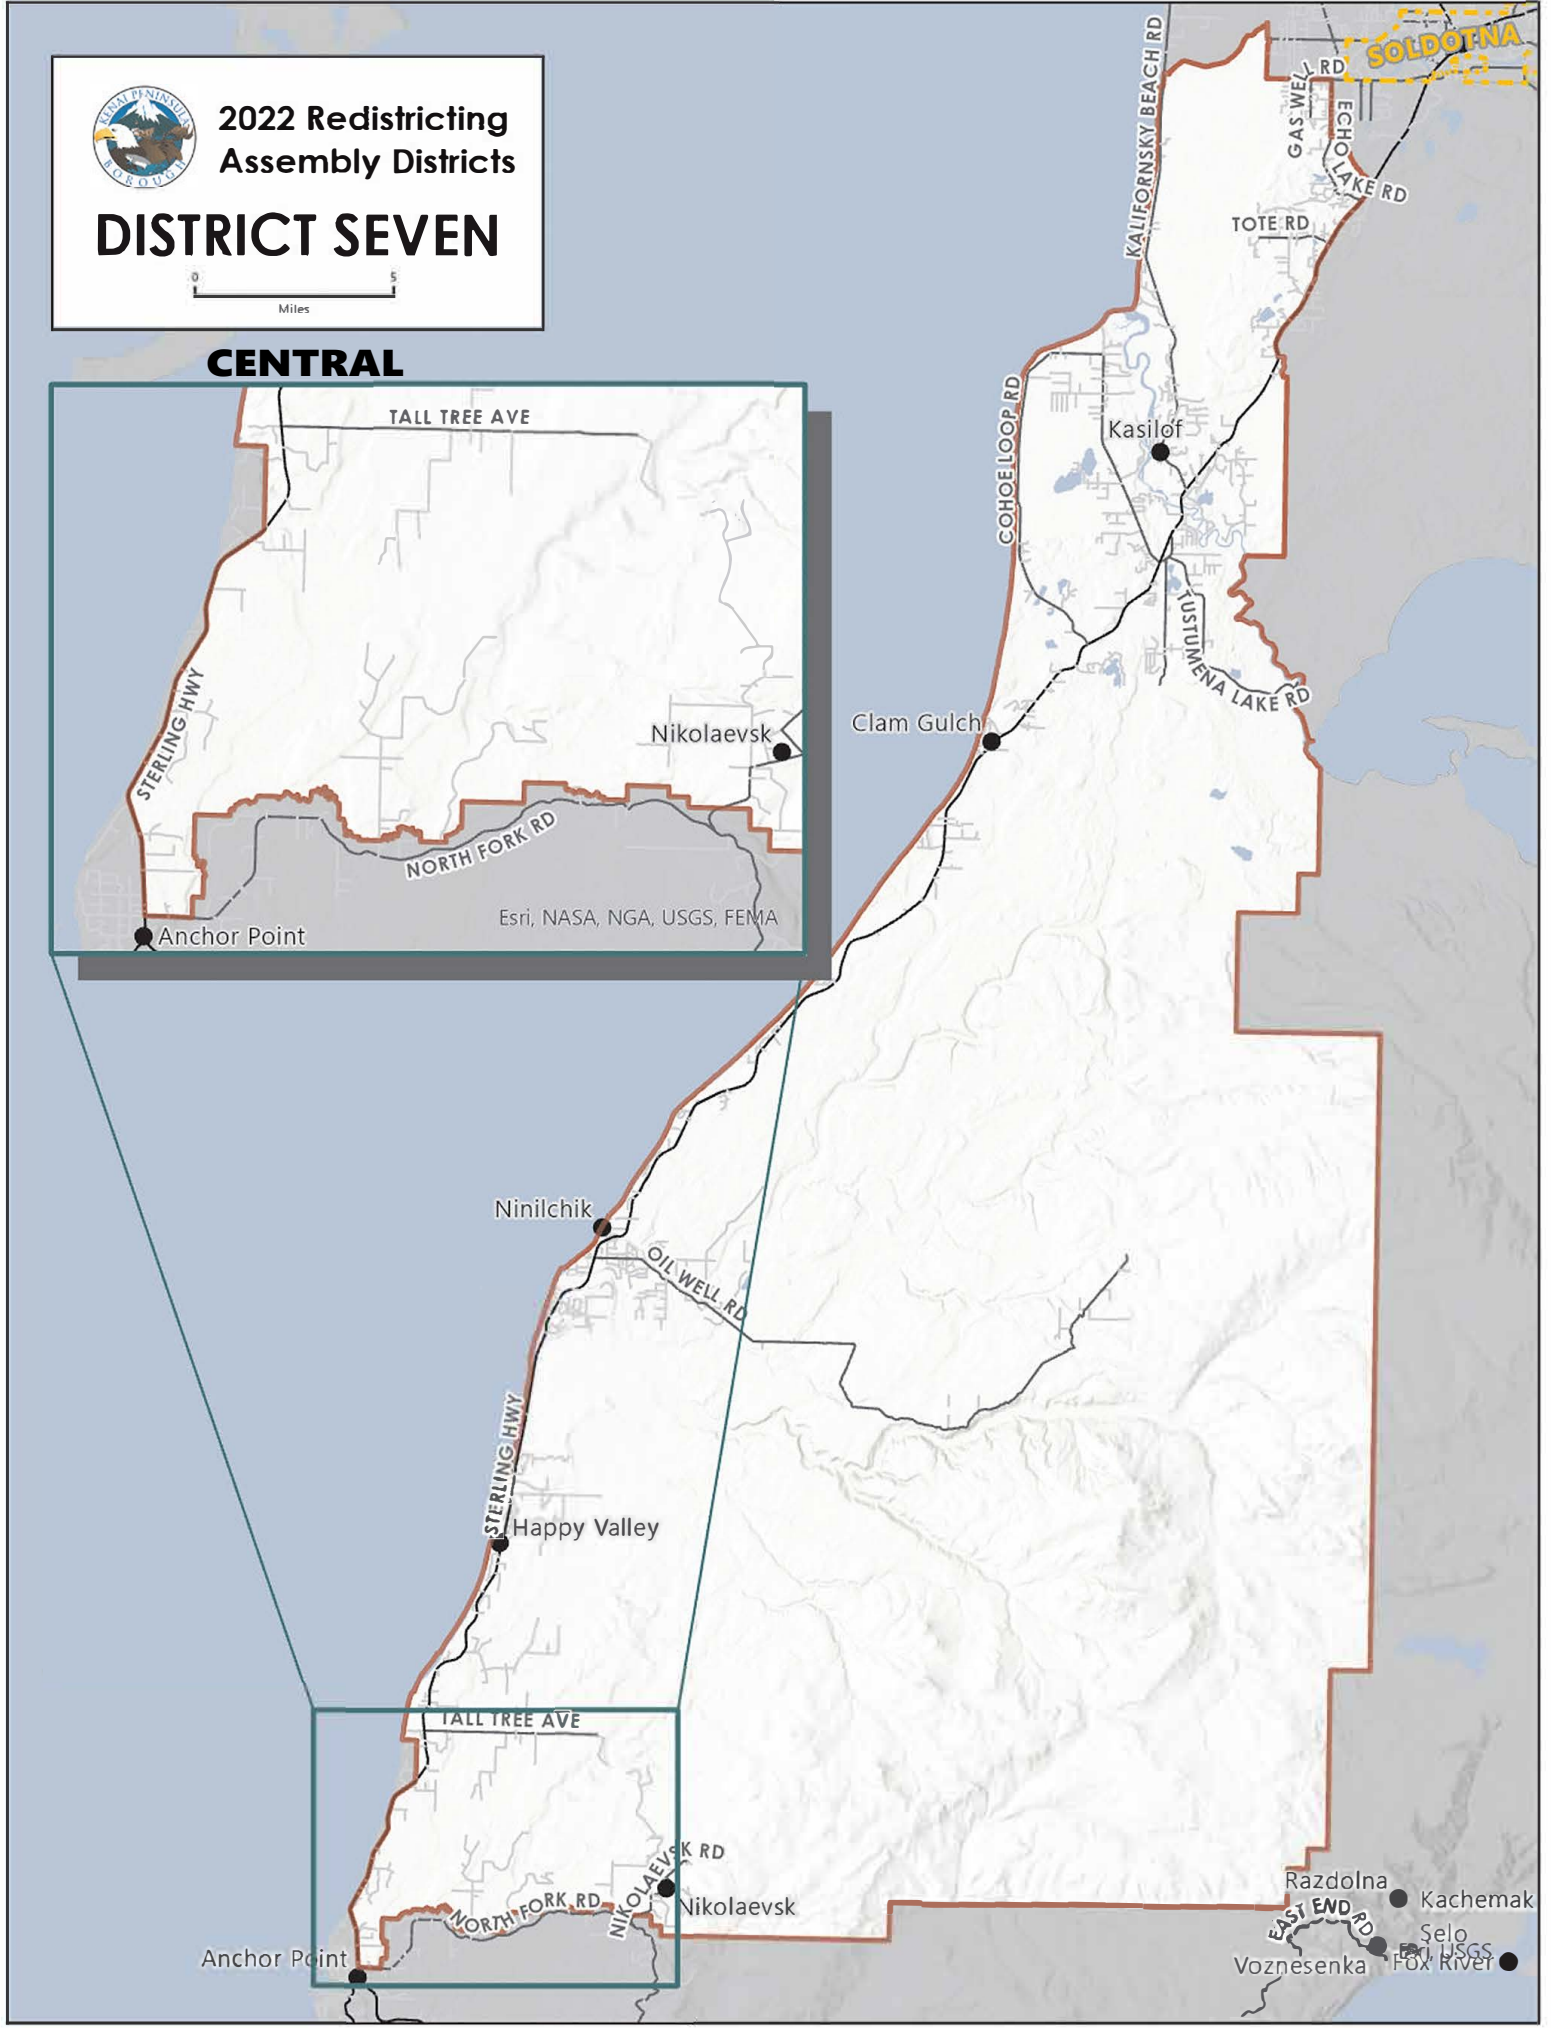

2022 Redistricting
Assembly Districts

DISTRICT SEVEN

CENTRAL