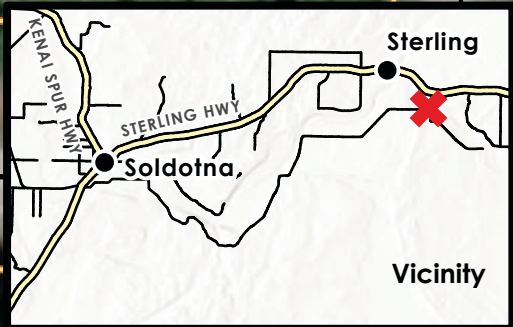

✘ -150.722869, 60.517428

Tower Location

CES Station 5 - Funny River

✘ Tower Location

Parcel Boundaries

0 100 US Feet