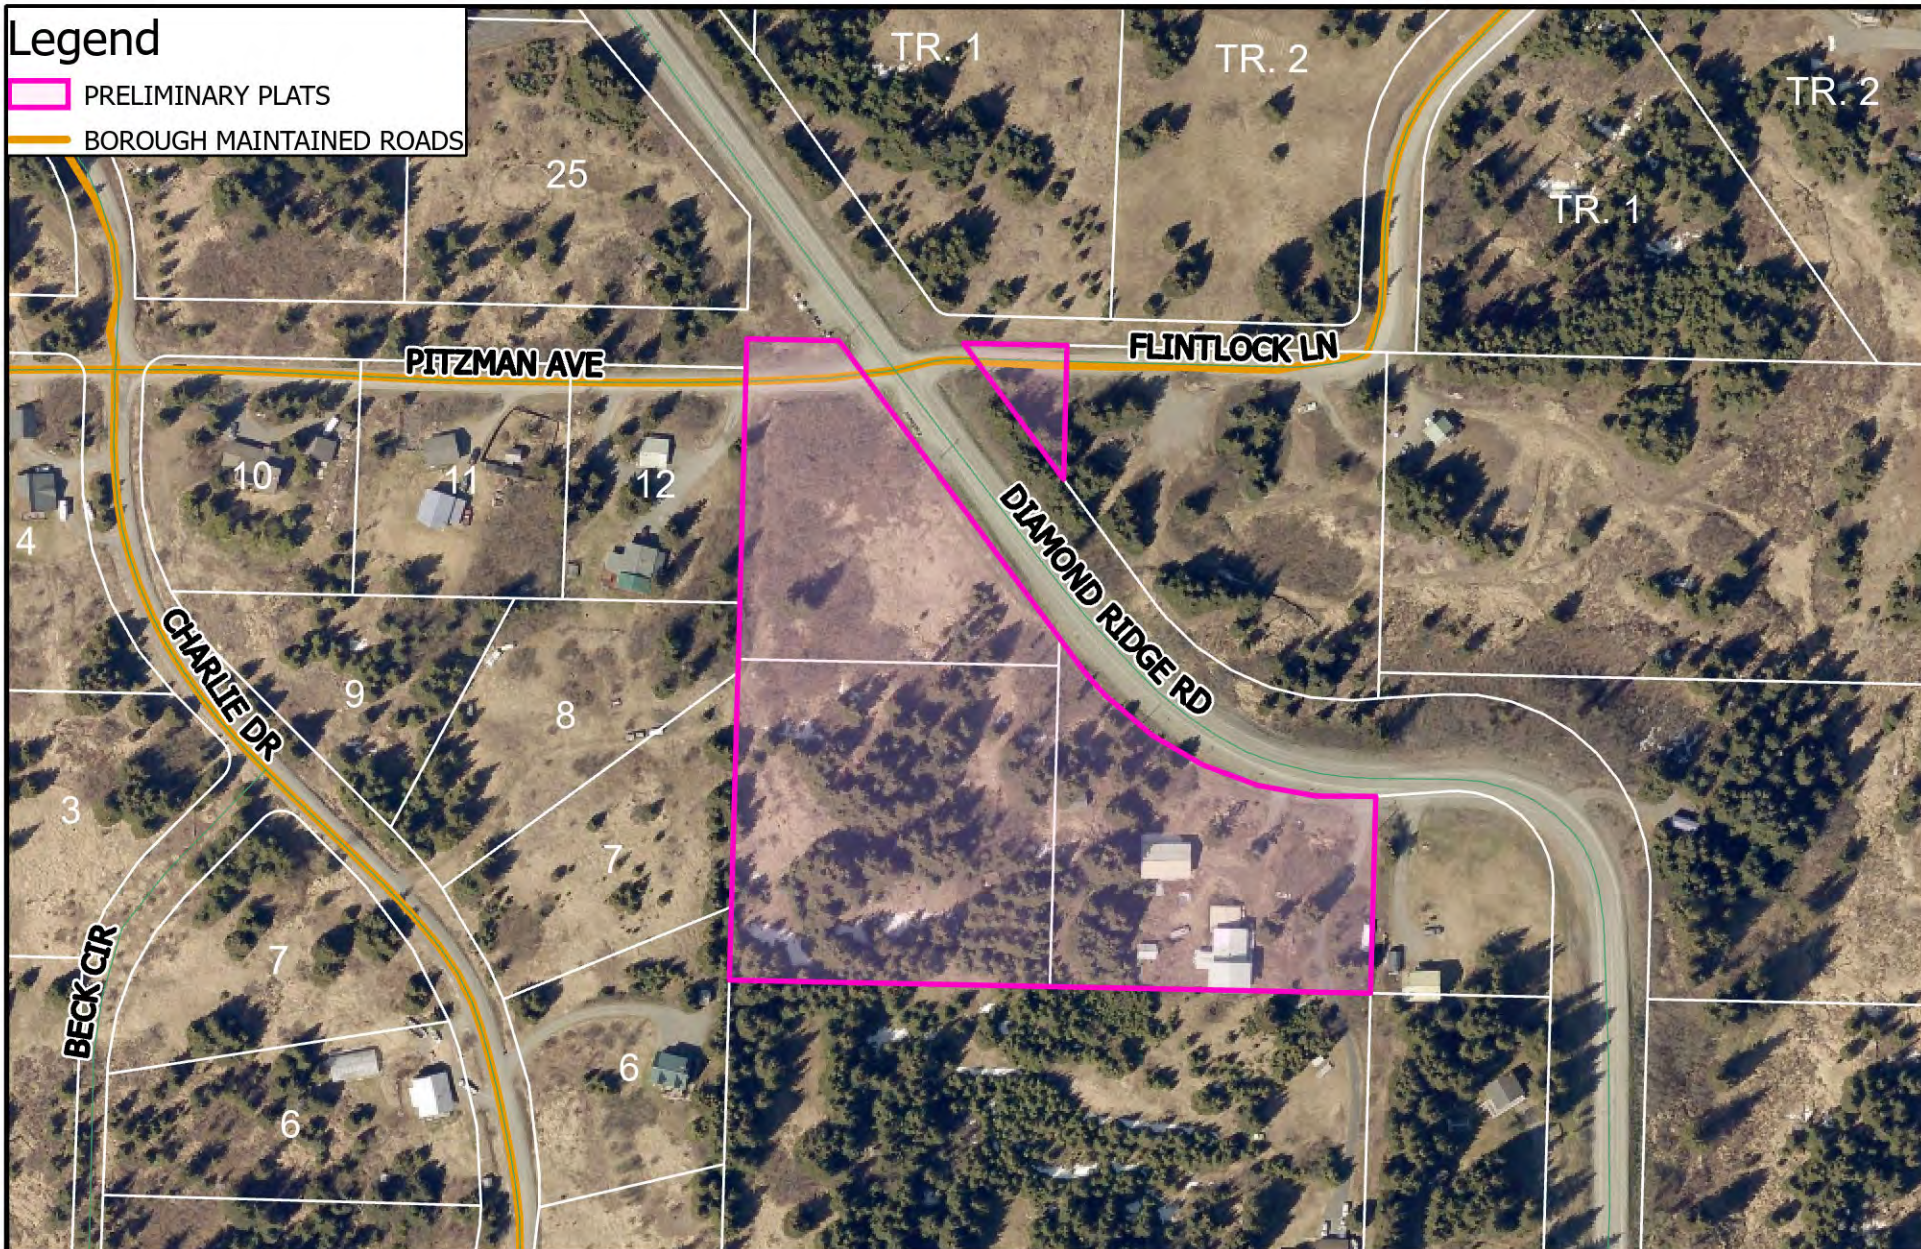

# Legend

-  PRELIMINARY PLATS
-  BOROUGH MAINTAINED ROADS

The information depicted hereon is for a graphical representation only of best available sources. The Kenai Peninsula Borough assumes no responsibility for any errors on this map.

0 0.03 0.06 0.11 Miles

AERIAL IMAGERY 1996

Scott Huff  
Platting Manager  
Current Time:  
1/31/2022 2:17 PM