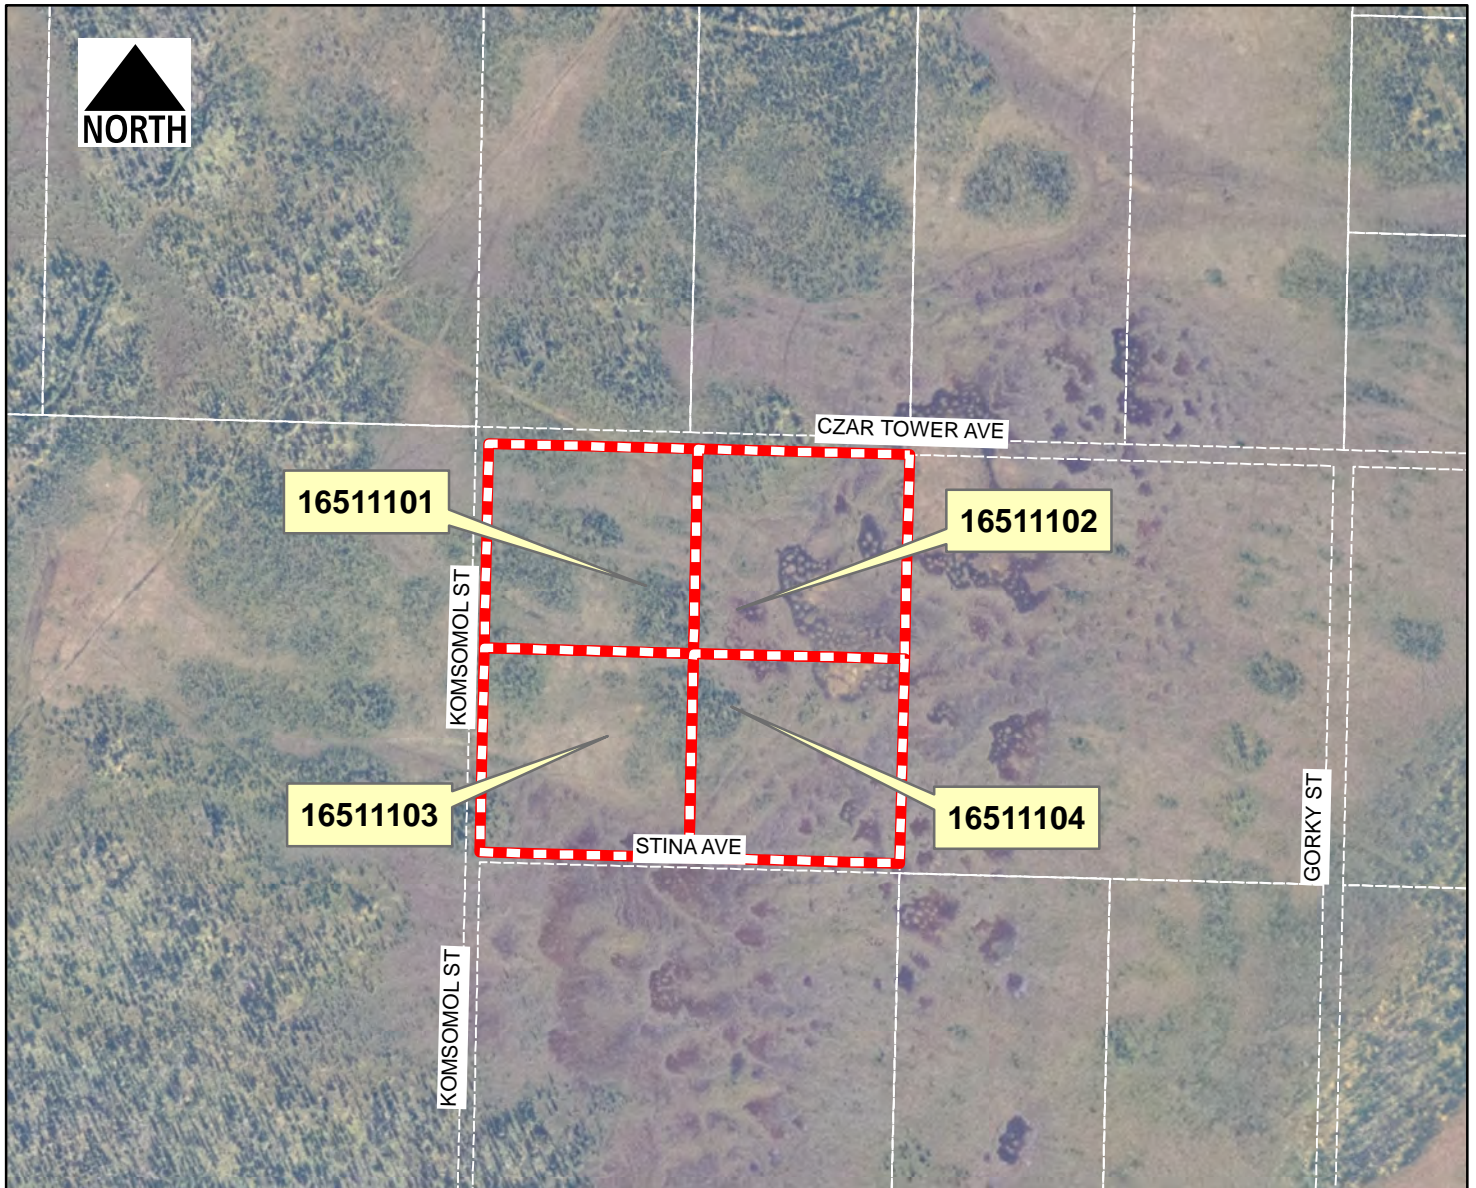

Parcel No: 03505020

Location: Hope

Acres: 3.45

**Retain for Public Purpose:
Coastal Inundation zone**

Parcel No.	Acres
06557012	0.04
06557013	0.04

Location: Sterling

Retain for Public Purpose:
Less than 40,000 s.f.

Parcel No: 15933001

Acres: 0.29

Location: Happy Valley

**Retain for Public Purpose:
Less than 40K s.f.**

Parcel No.	Acres
16511101	9.04
16511102	9.04
16511103	9.04
16511104	9.04

Location: Nikolaevsk

**Retain for Public Purpose:
Wetland**

Parcel No: 16527012

Acres: 9.31

Location: Anchor Point

**Retain for Public Purpose:
Wetland**

Parcel No: 19134007
Acres: 3.14
Location: Seldovia