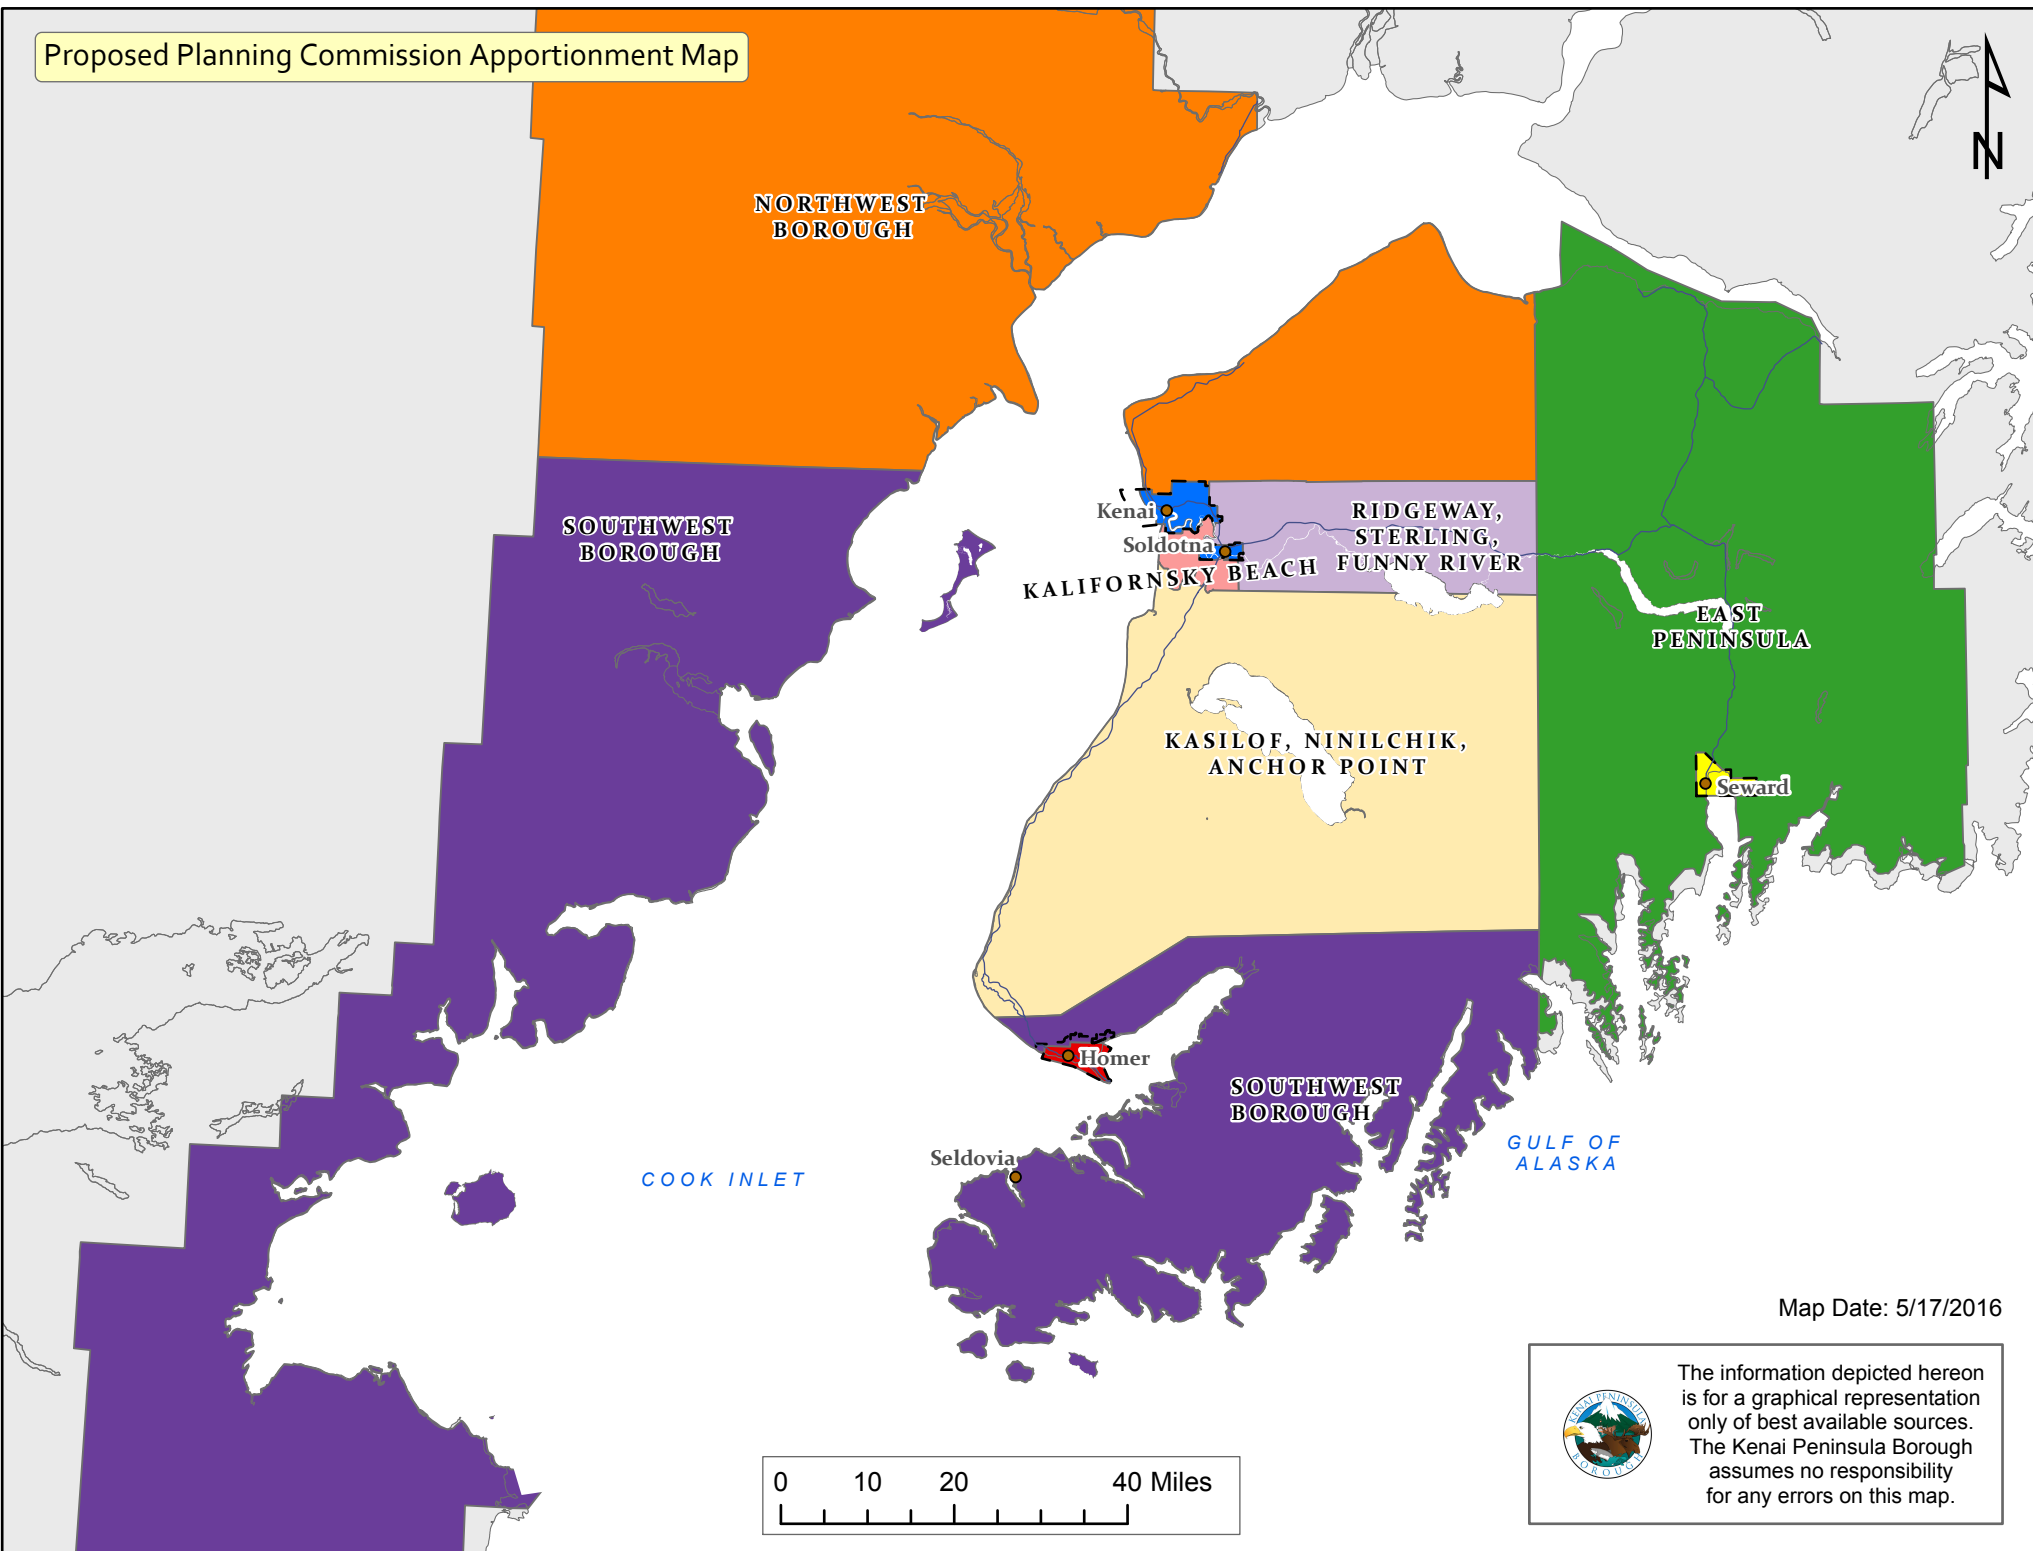

Proposed Planning Commission Apportionment Map

Map Date: 5/17/2016

The information depicted hereon is for a graphical representation only of best available sources. The Kenai Peninsula Borough assumes no responsibility for any errors on this map.