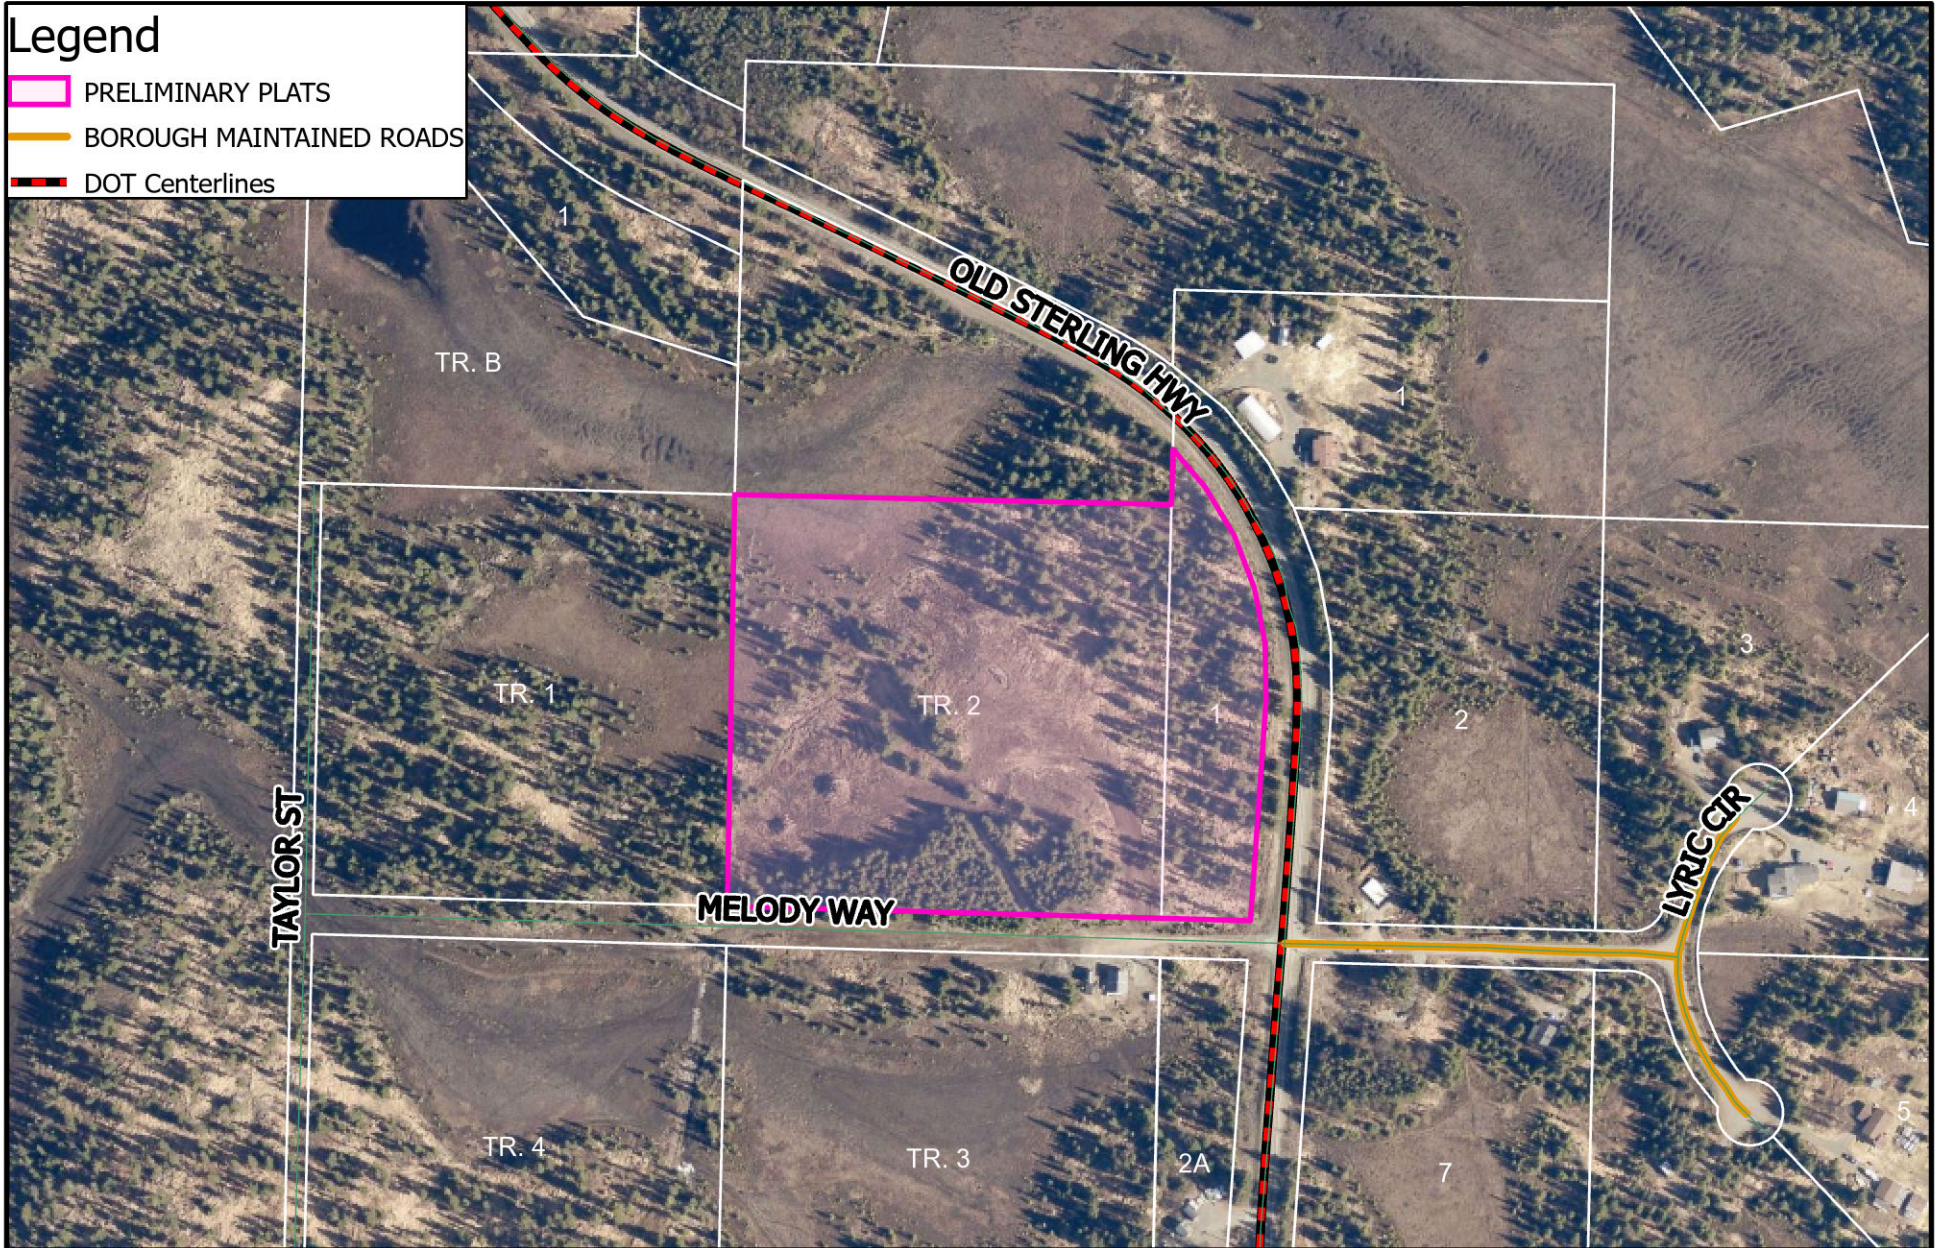

Legend

-  PRELIMINARY PLATS
-  BOROUGH MAINTAINED ROADS
-  DOT Centerlines

The information depicted hereon is for a graphical representation only of best available sources. The Kenai Peninsula Borough assumes no responsibility for any errors on this map.

AERIAL IMAGERY 2021

BLOCK LENGTH

Scott Huff
Platting Manager
Current Time:
2/2/2022 4:48 PM