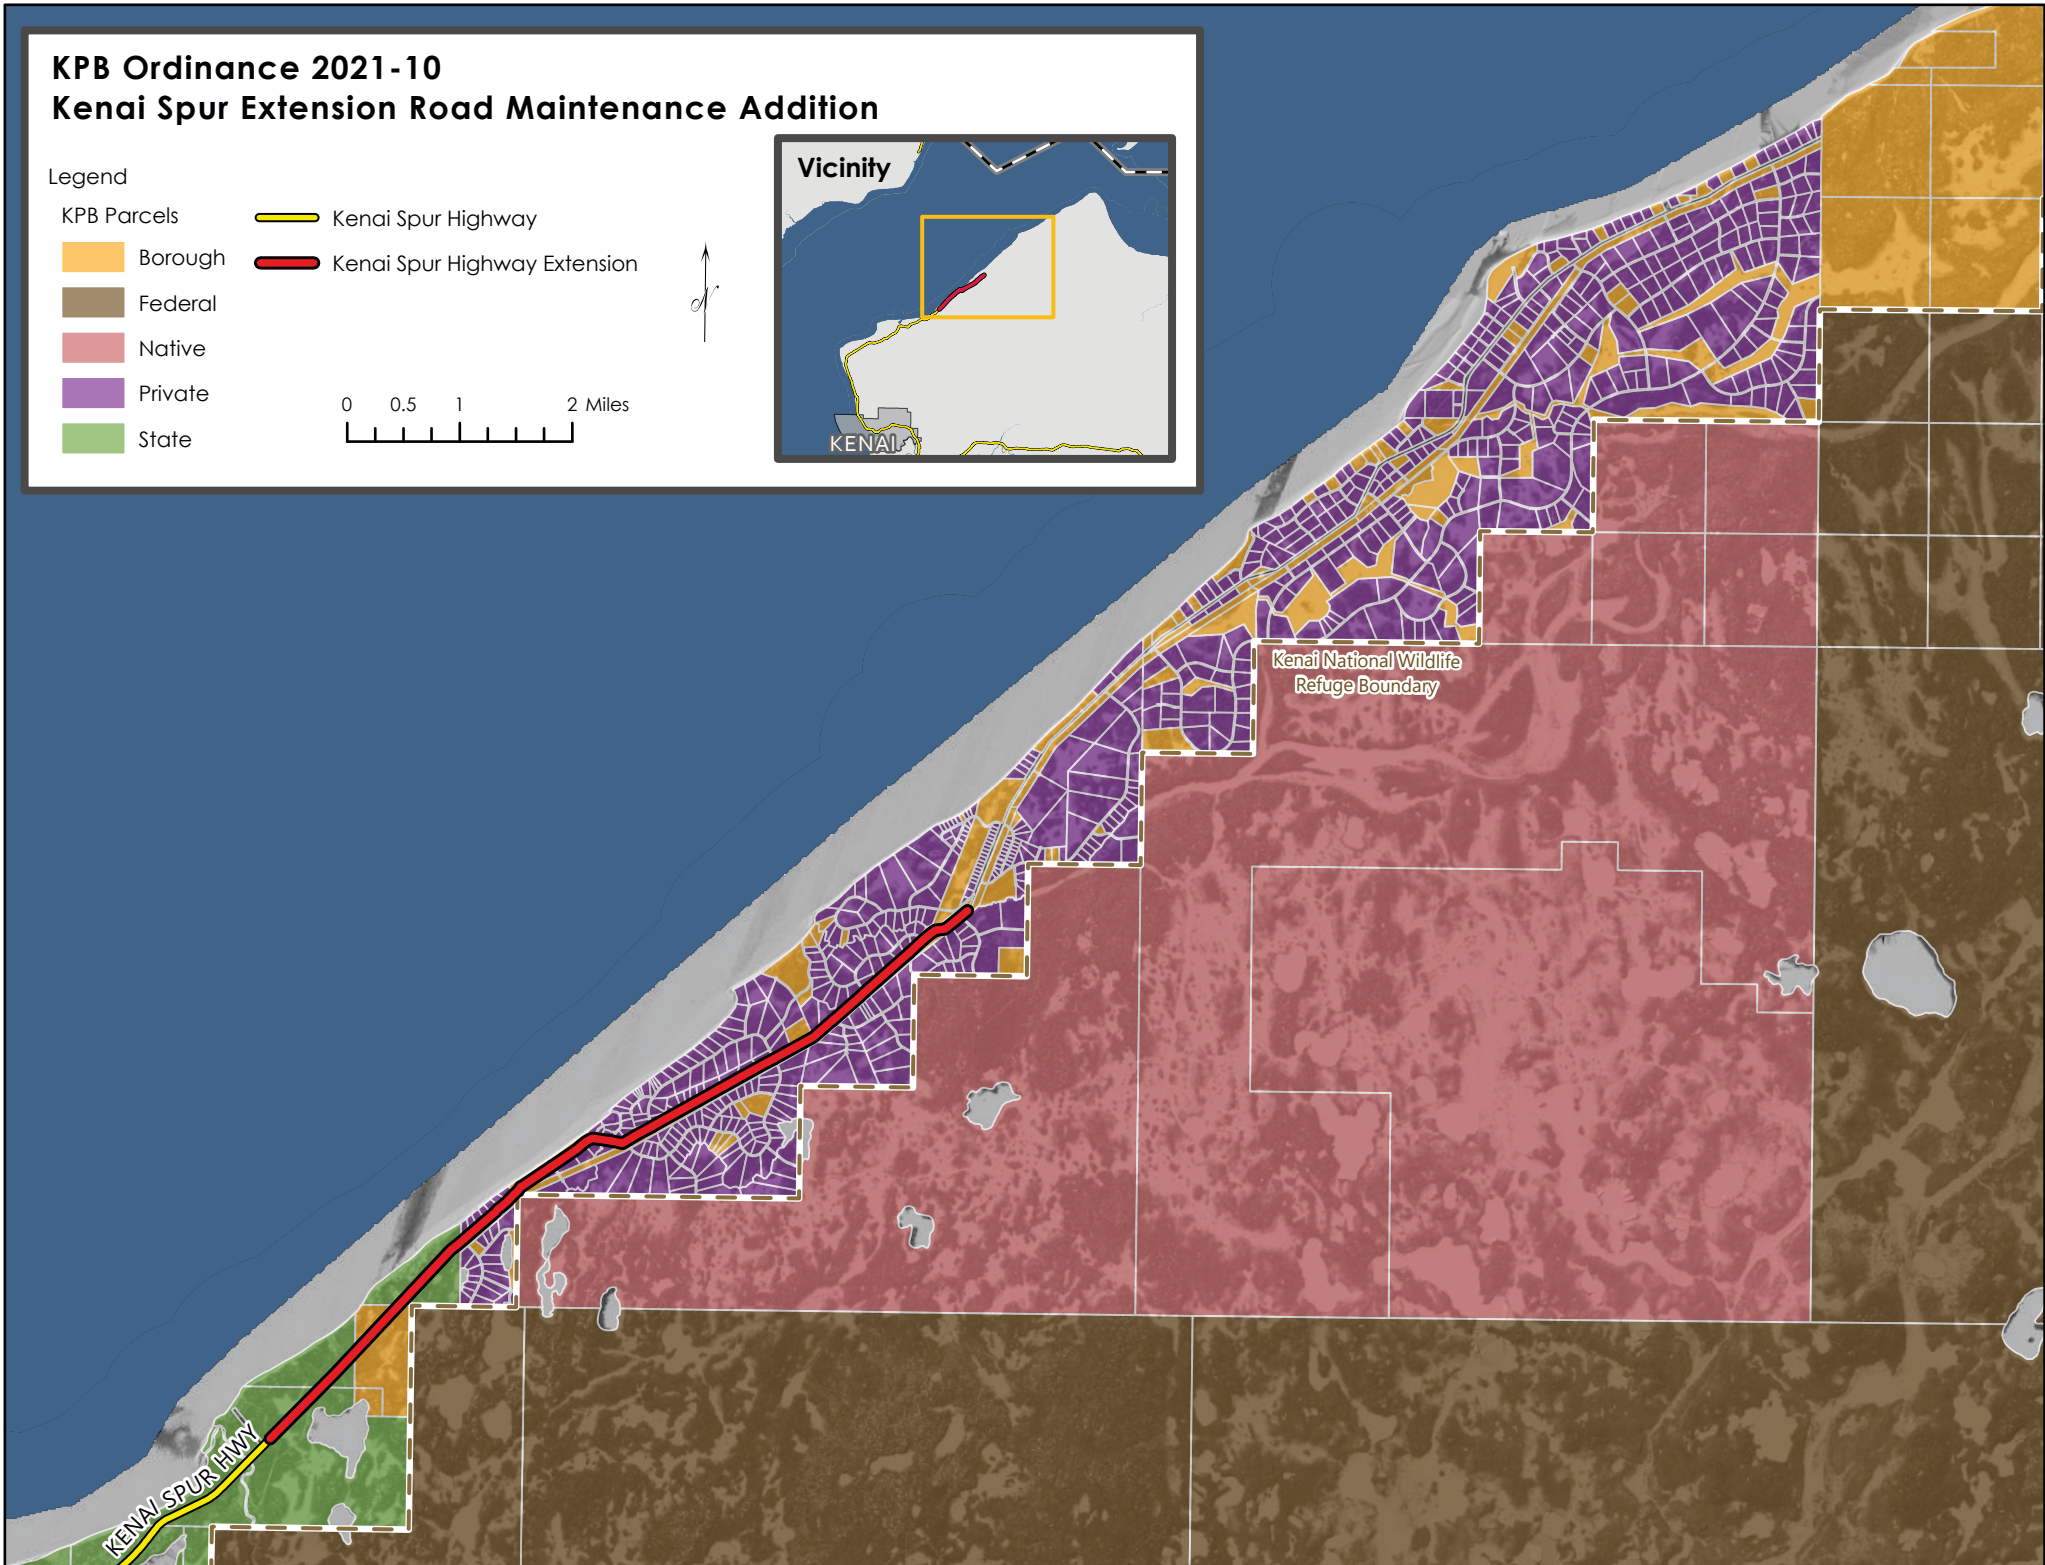

KPB Ordinance 2021-10 Kenai Spur Extension Road Maintenance Addition

Legend

- KPB Parcels
 - Borough
 - Federal
 - Native
 - Private
 - State
- Kenai Spur Highway
 - Kenai Spur Highway Extension

KENAI SPUR HWY

Kenai National Wildlife
Refuge Boundary