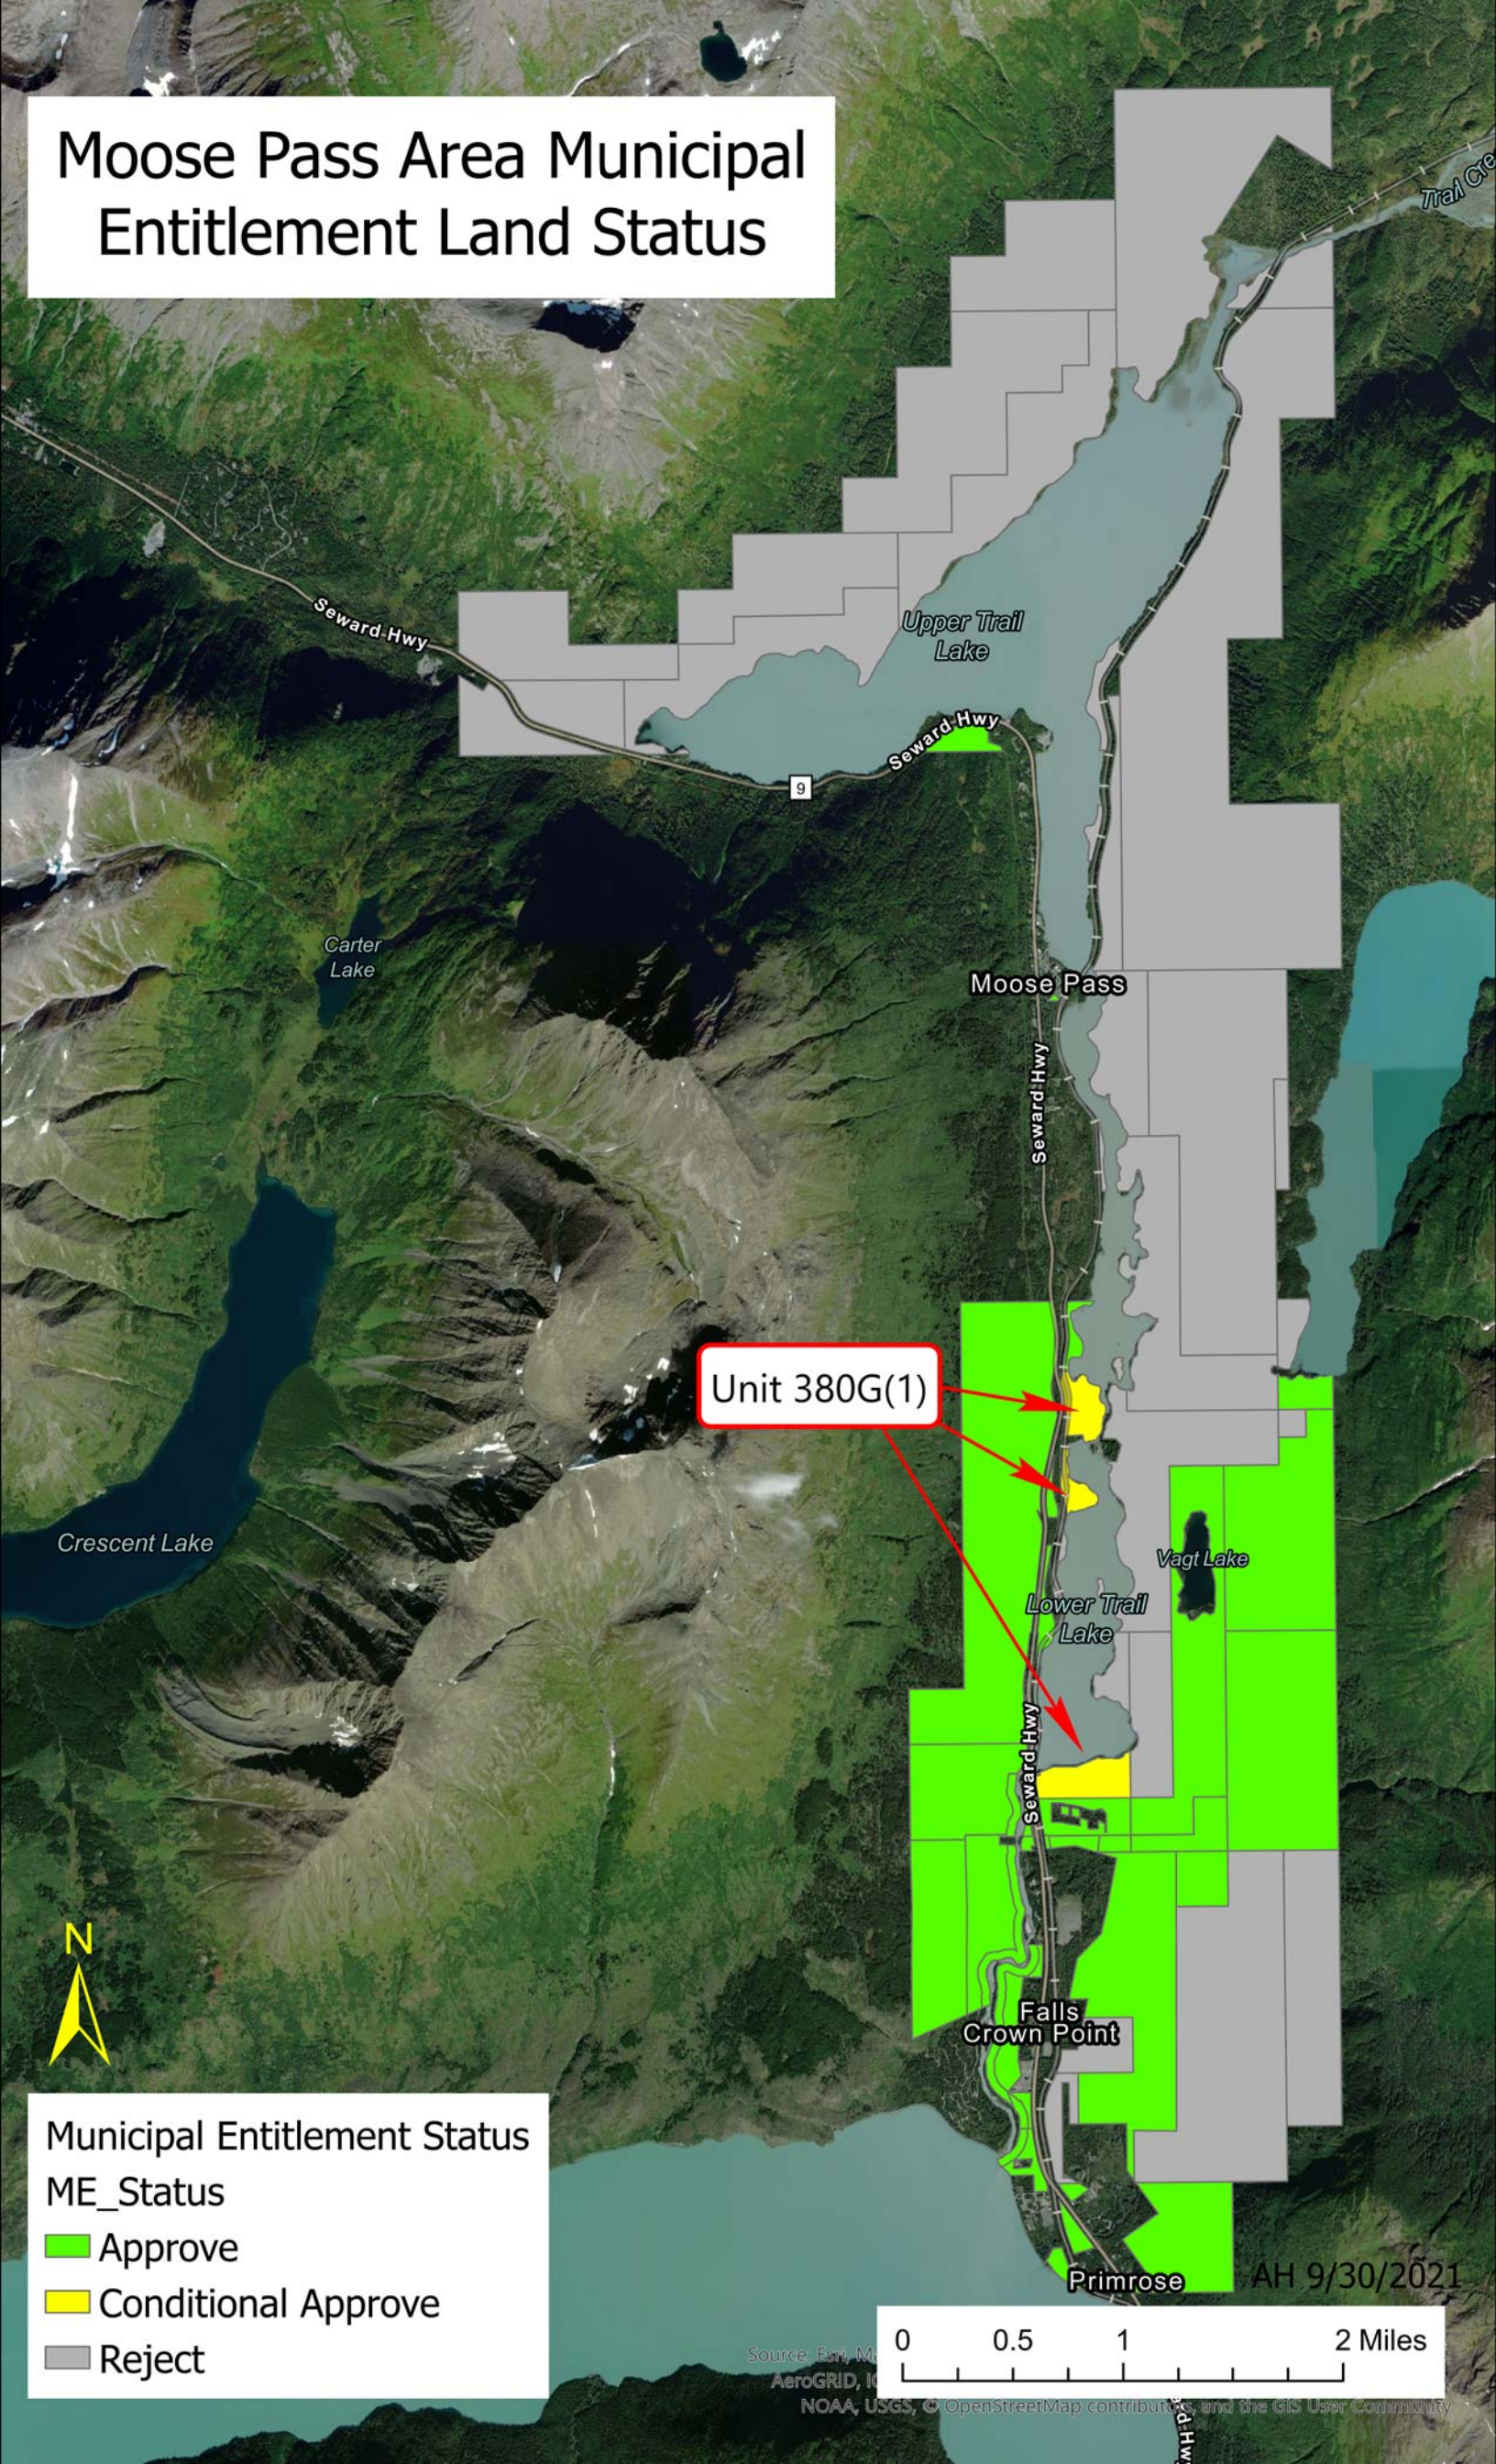

Moose Pass Area Municipal Entitlement Land Status

Unit 380G(1)

Municipal Entitlement Status

ME_Status

 Approve

 Conditional Approve

 Reject

0 0.5 1 2 Miles

Source: Esri, Mapbox, DeLorme, GeoEye, AeroGRID, IGN, Swayambram, Swatch, NOAA, USGS, © OpenStreetMap contributors, and the GIS User Community

Primrose AH 9/30/2021