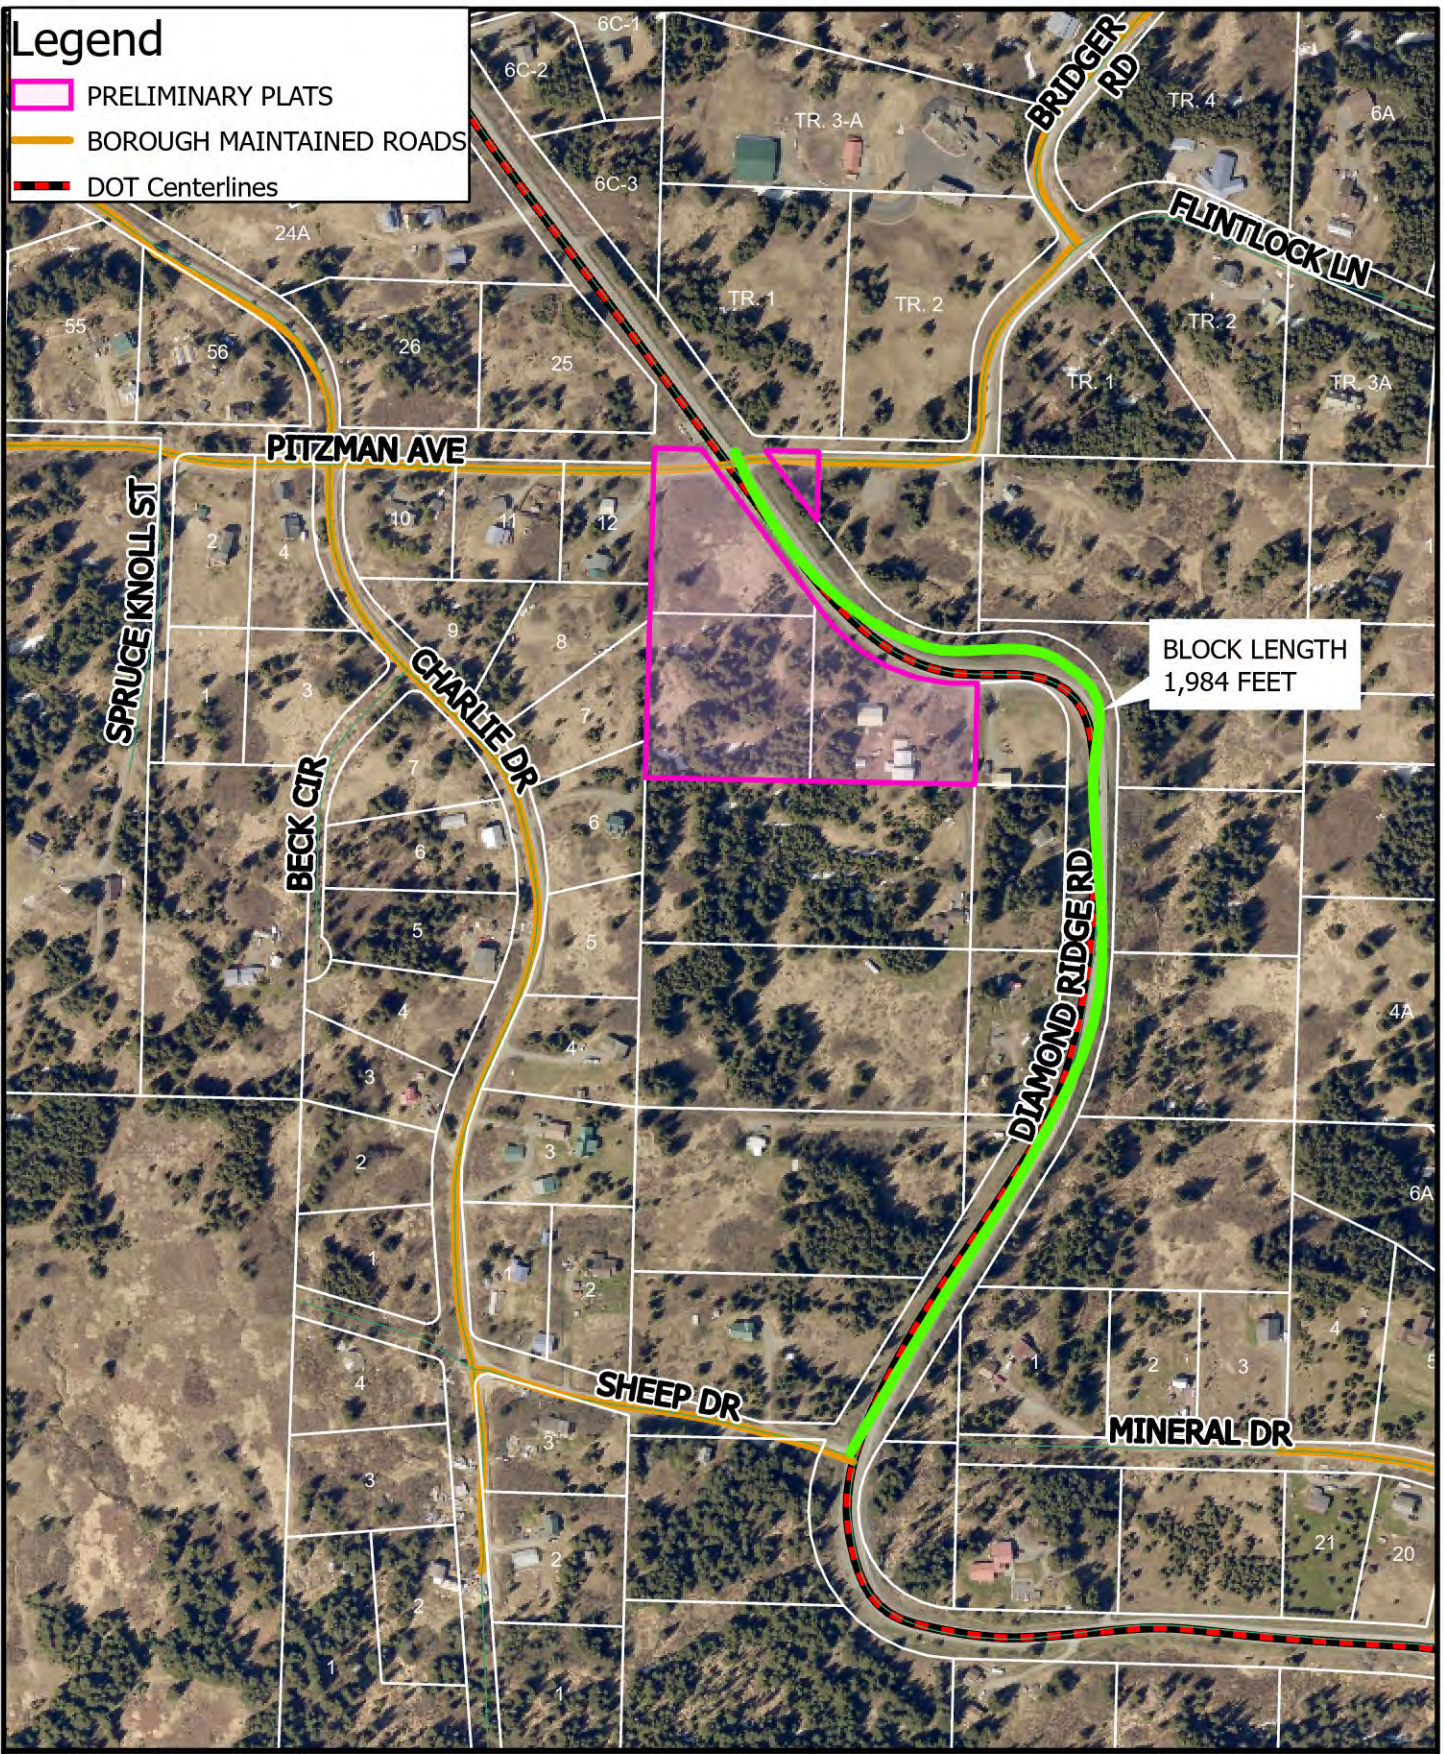

Legend

- PRELIMINARY PLATS
- BOROUGH MAINTAINED ROADS
- DOT Centerlines

The information depicted hereon is for a graphical representation only of best available sources. The Kenai Peninsula Borough assumes no responsibility for any errors on this map.

AERIAL IMAGERY 2021
BLOCK LENGTH

Scott Huff
Platting Manager

Current Time:
2/1/2022 10:02 AM