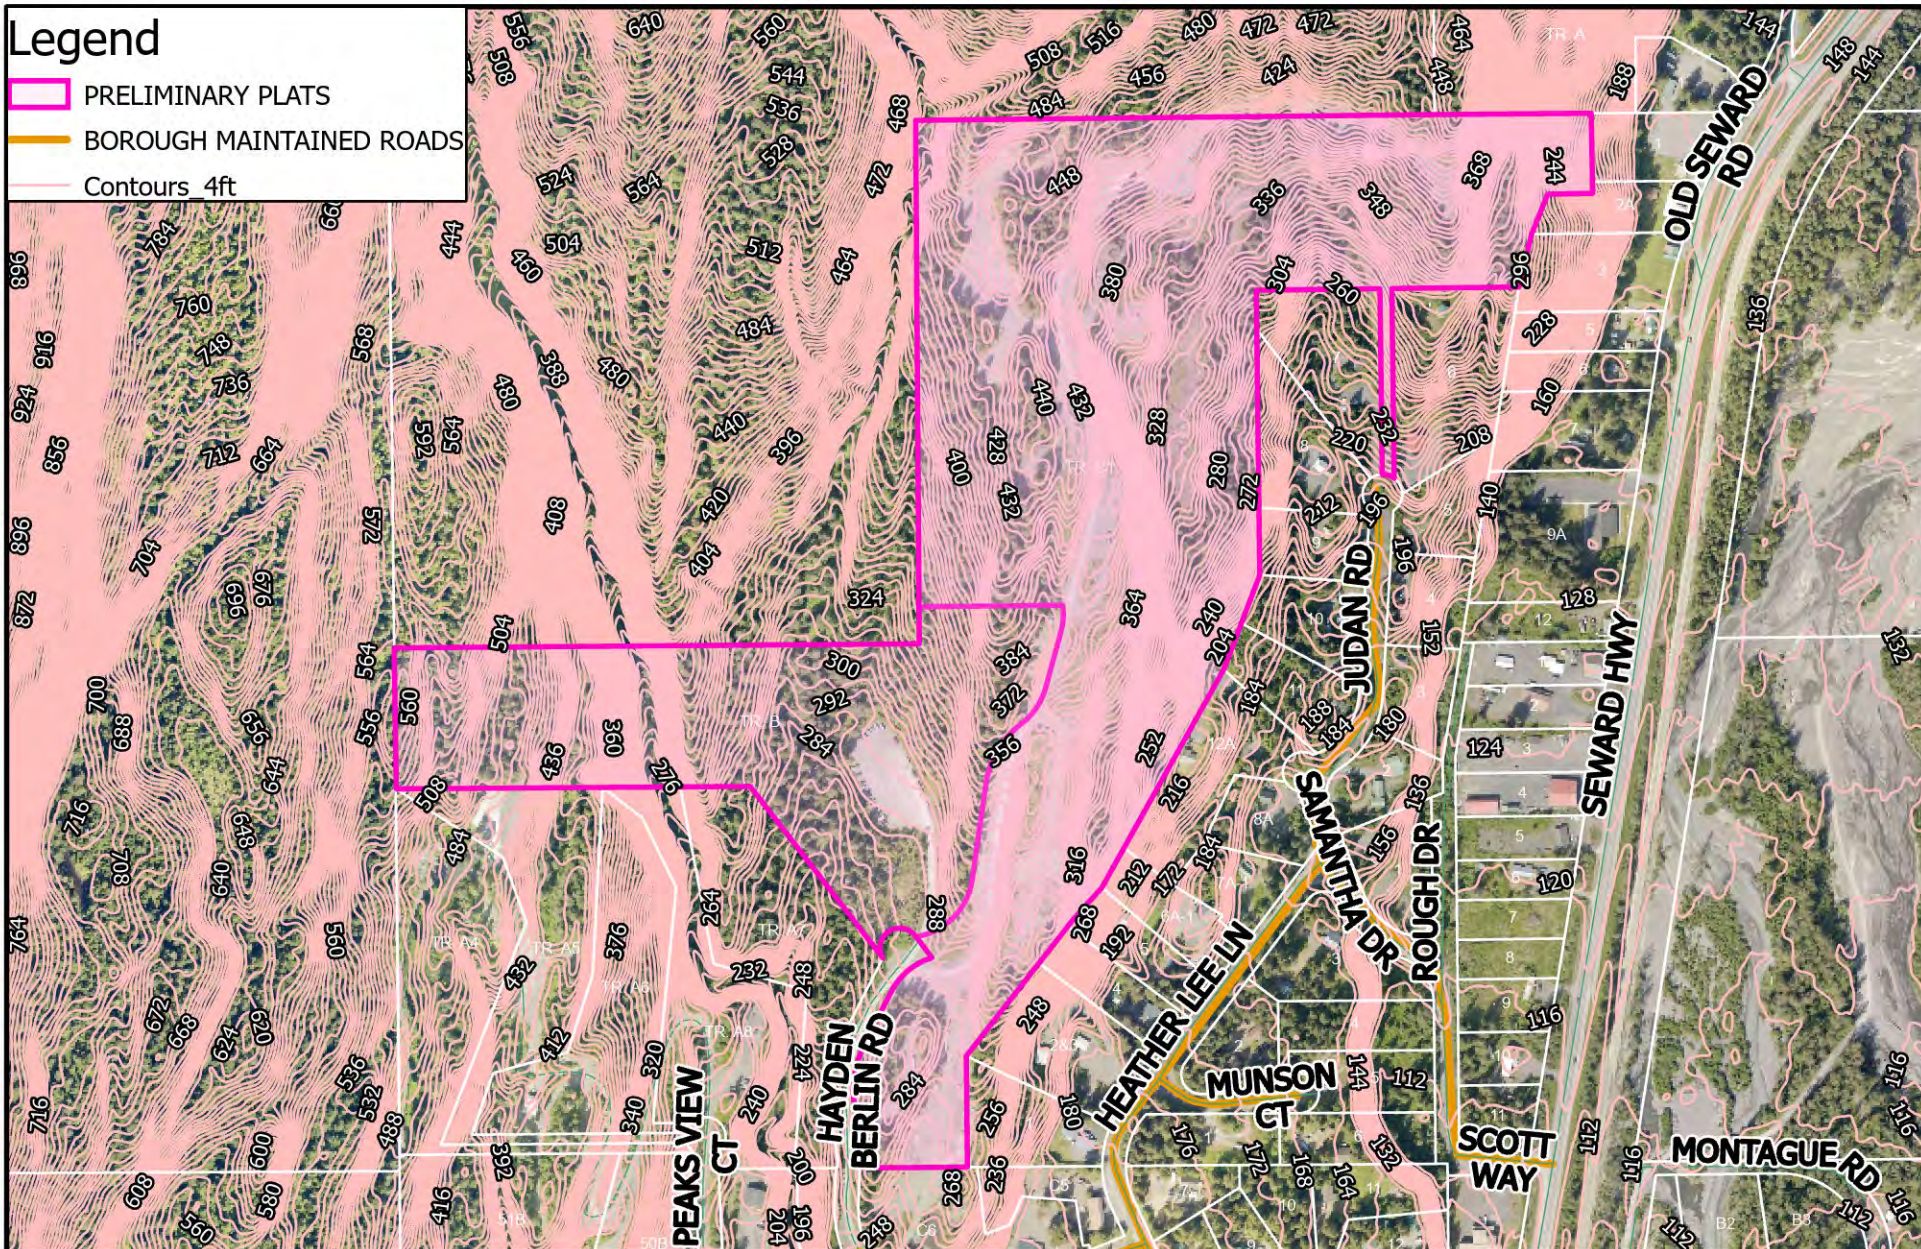

Legend

- PRELIMINARY PLATS
- BOROUGH MAINTAINED ROADS
- Contours 4ft

The information depicted hereon is for a graphical representation only of best available sources. The Kenai Peninsula Borough assumes no responsibility for any errors on this map.

AERIAL IMAGERY 2021

CONTOUR DATA

Scott Huff
 Platting Manager
 Current Time:
 1/27/2022 1:20 PM