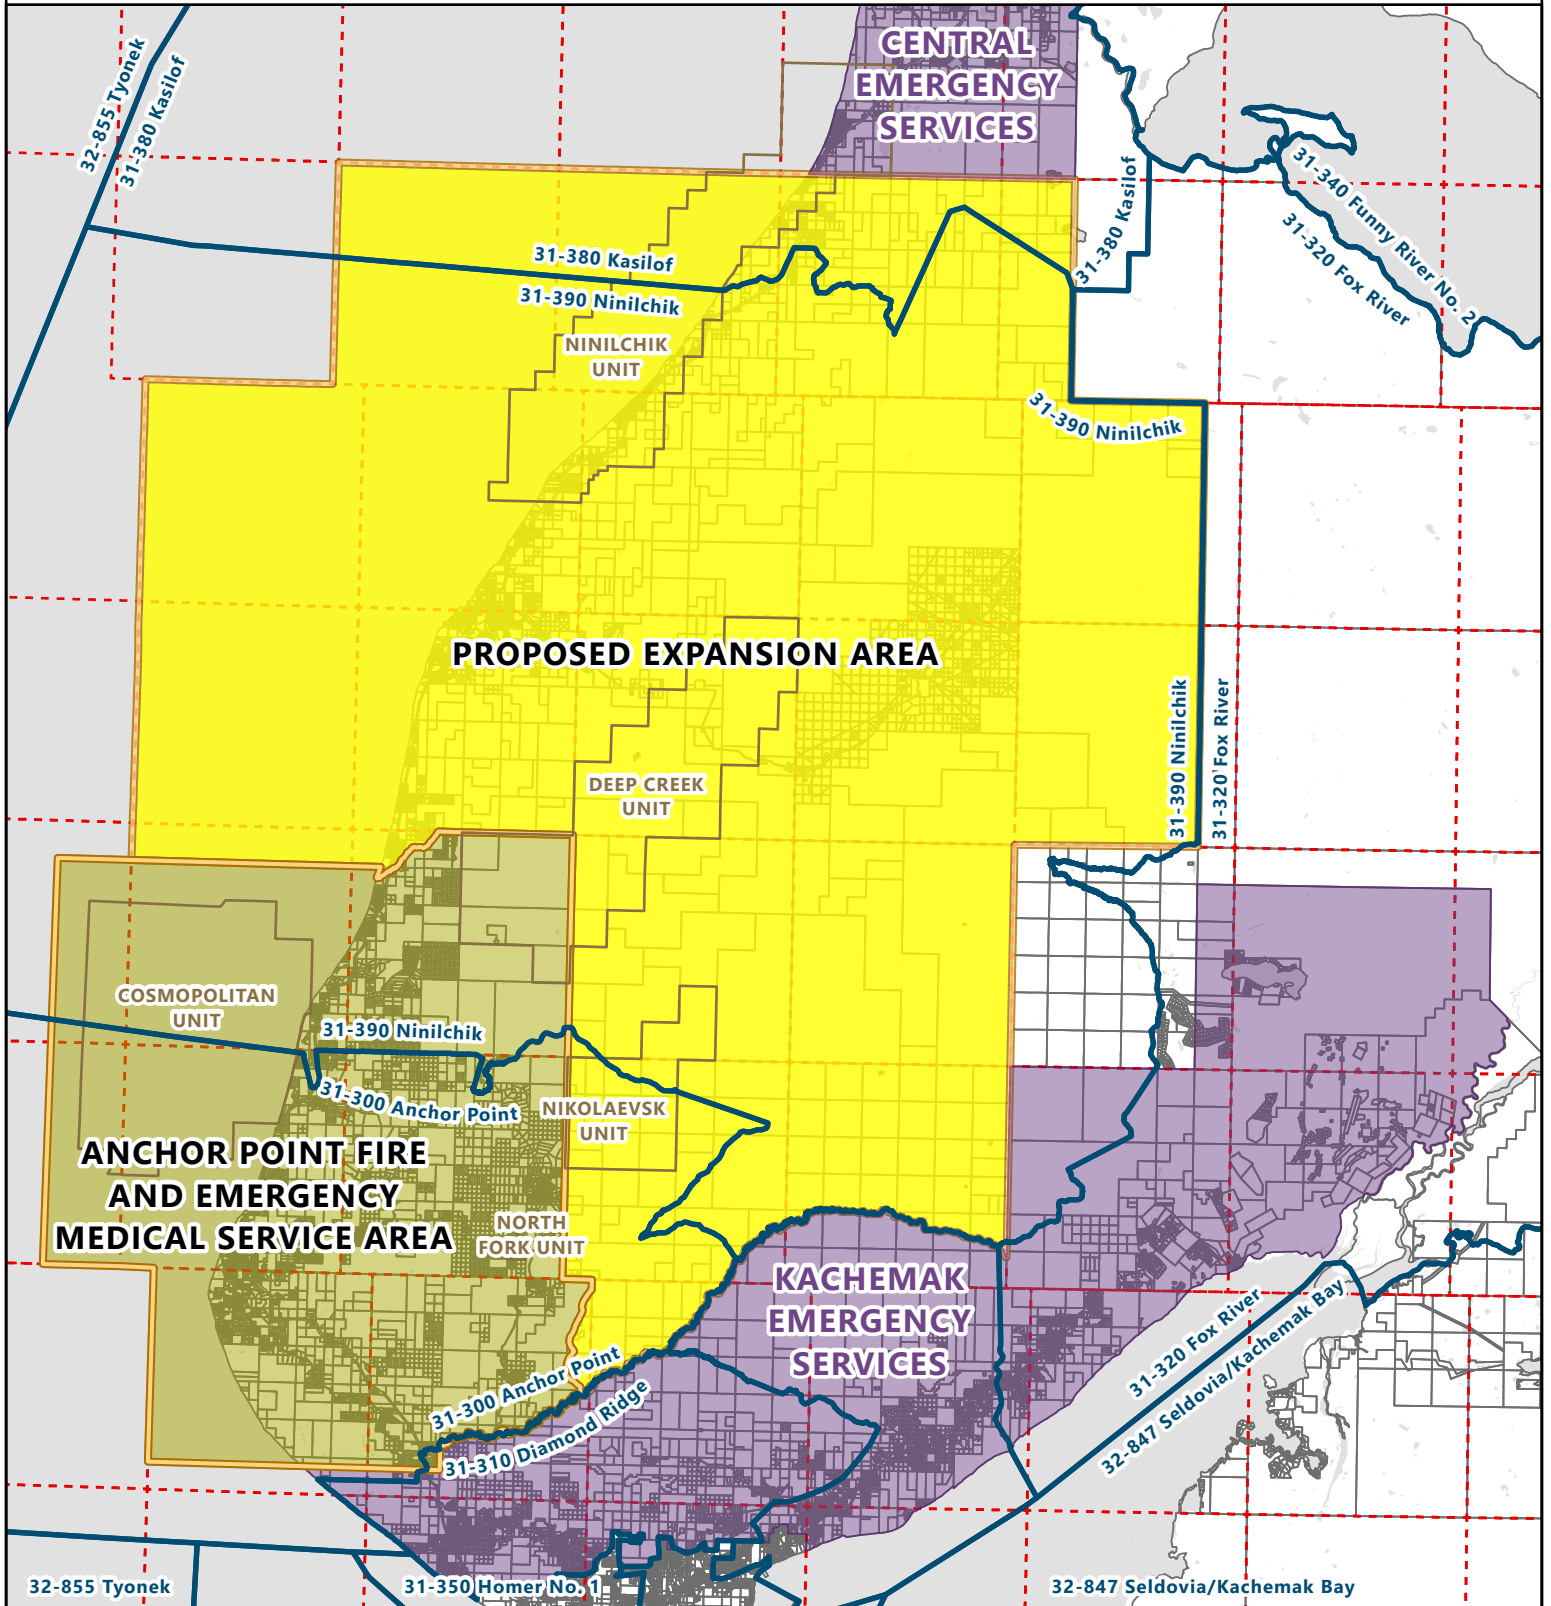

PROPOSED ANCHOR POINT FIRE AND EMERGENCY MEDICAL SERVICE AREA EXPANSION

 PROPOSED EXPANSION AREA

EXISTING FIRE AND EMERGENCY SERVICE AREAS

 ANCHOR POINT FIRE AND EMERGENCY MEDICAL SERVICE AREA

 CENTRAL EMERGENCY SERVICES

 KACHEMAK EMERGENCY SERVICES

 VOTER PRECINCTS

 OIL AND GAS UNITS

 TOWNSHIP LINES

 PARCELS

0 5 Miles