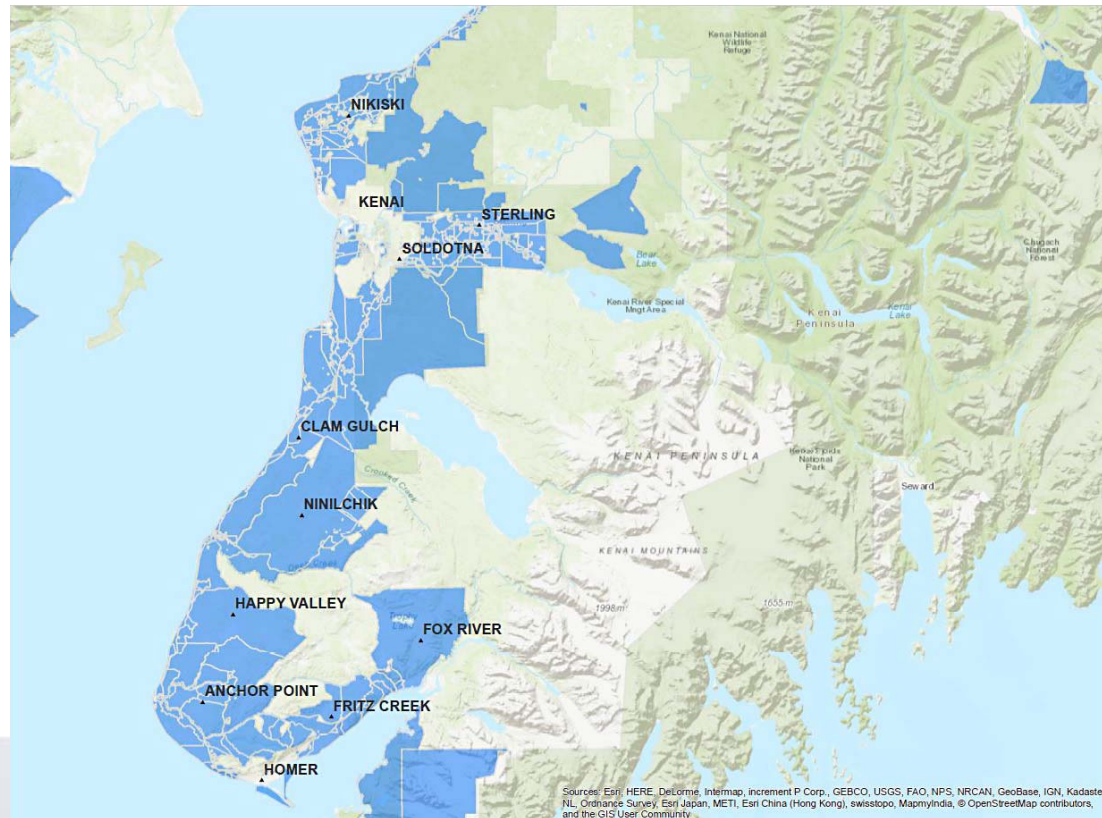

OUR NETWORK

INVESTING
IN THE KENAI PENINSULA

SPEED

10 Mbps download/1 Mbps upload or better

COVERAGE

TIMING

- Testing this fall at selected sites in the Ninilchik area
- Advanced Project timelines: 2018 – 2025