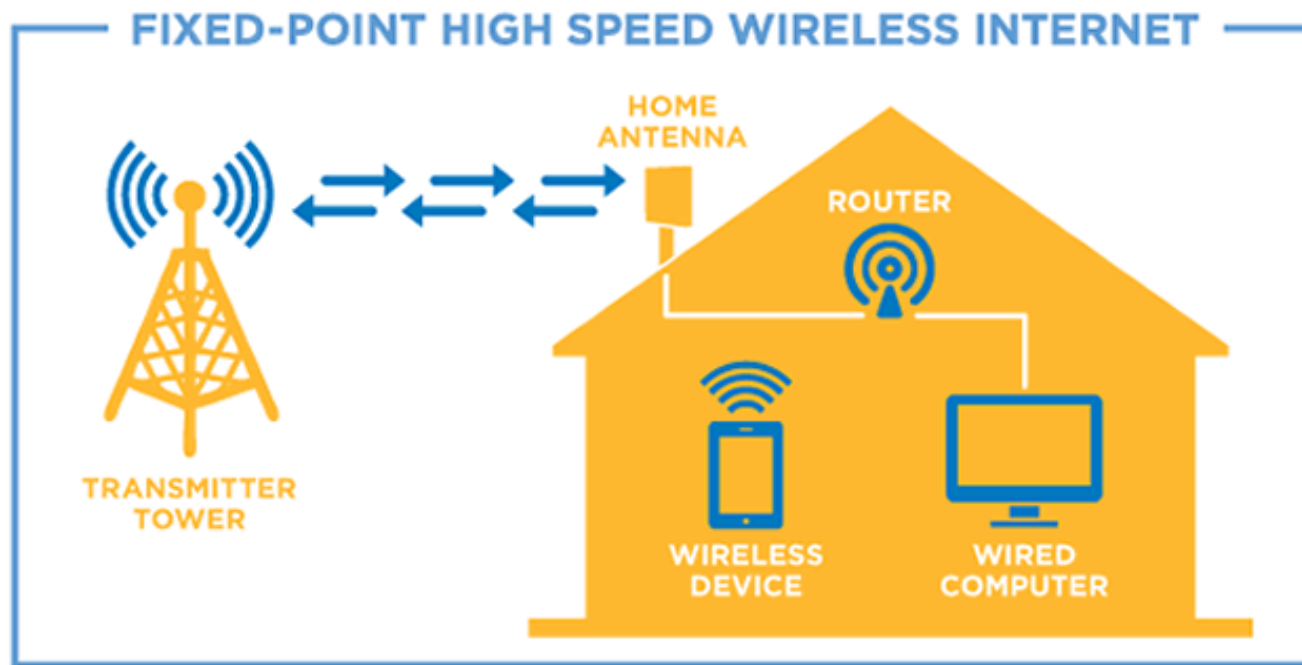

TECHNOLOGY