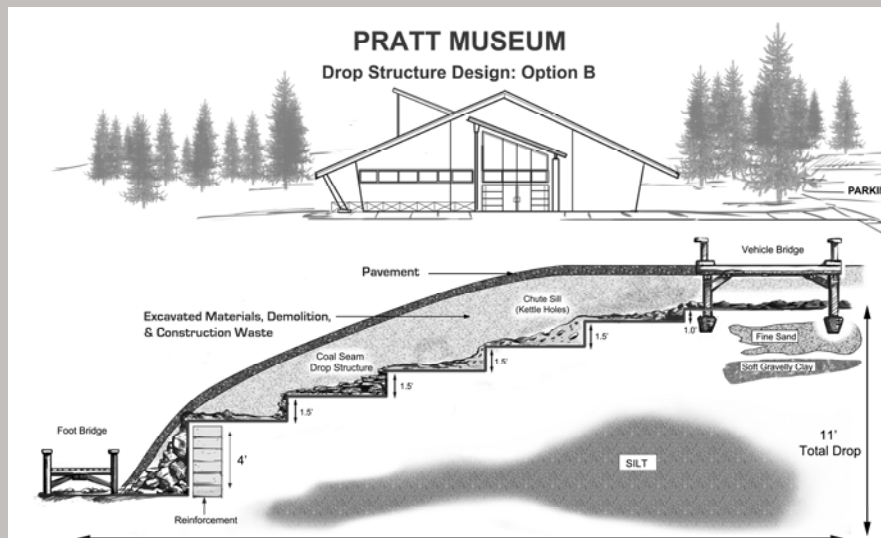

Capital Project Update

Milli Martin, President
Board of Directors
Michele Miller
Development Director

Floor Plan

Capital Project - Completed

- Visioning, Project Goals
- Rasmuson Pre-Development Program
- Site Survey
- Architecture Firm Selection
- Soil Testing
- Property Replatted
- Schematic Designs Completed
- Trails Expansion and Upgrade
- Exhibit Concept
- 35% Funding Secured, 33% in the Pipeline

Trails Upgrade and Expansion

Current - Creek Planning

- Data Collection and Mapping
- Concept Development
- Design Considerations for Drop Structures and Stream Profile

Current & Next Steps

- **NEH Grant for Exhibit Development**
- **Fundraising**
- **Design Completion**
- **Site Preparation**
- **Construction**
- **Moving & Installation**
- **Grand re-opening and Celebration!**