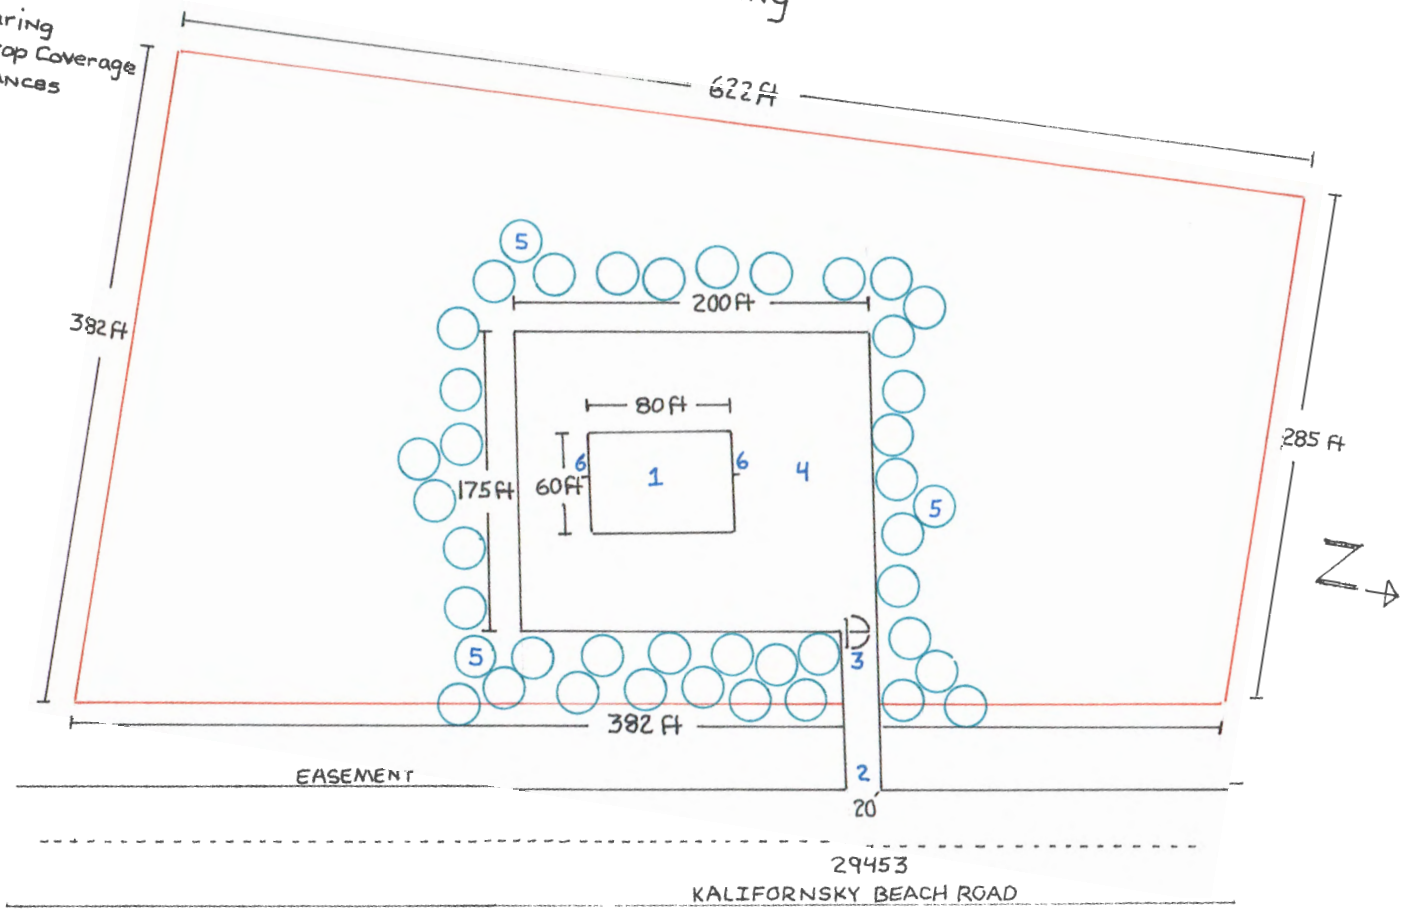

- 1 Odín's Wagon Facility
- 2 Property Entrance
- 3 Gate 16 ft
- 4 Property Clearing
- 5 Trees - Full Prop Coverage
- 6 Facility Entrances

Odín's Wagon Site Drawing

Drawing By:
Hortistrukture, Inc.
509.710.2820

Find
Identify
Clear
Street View
Zoom To:
Help

Tools
Map Output
Map Display