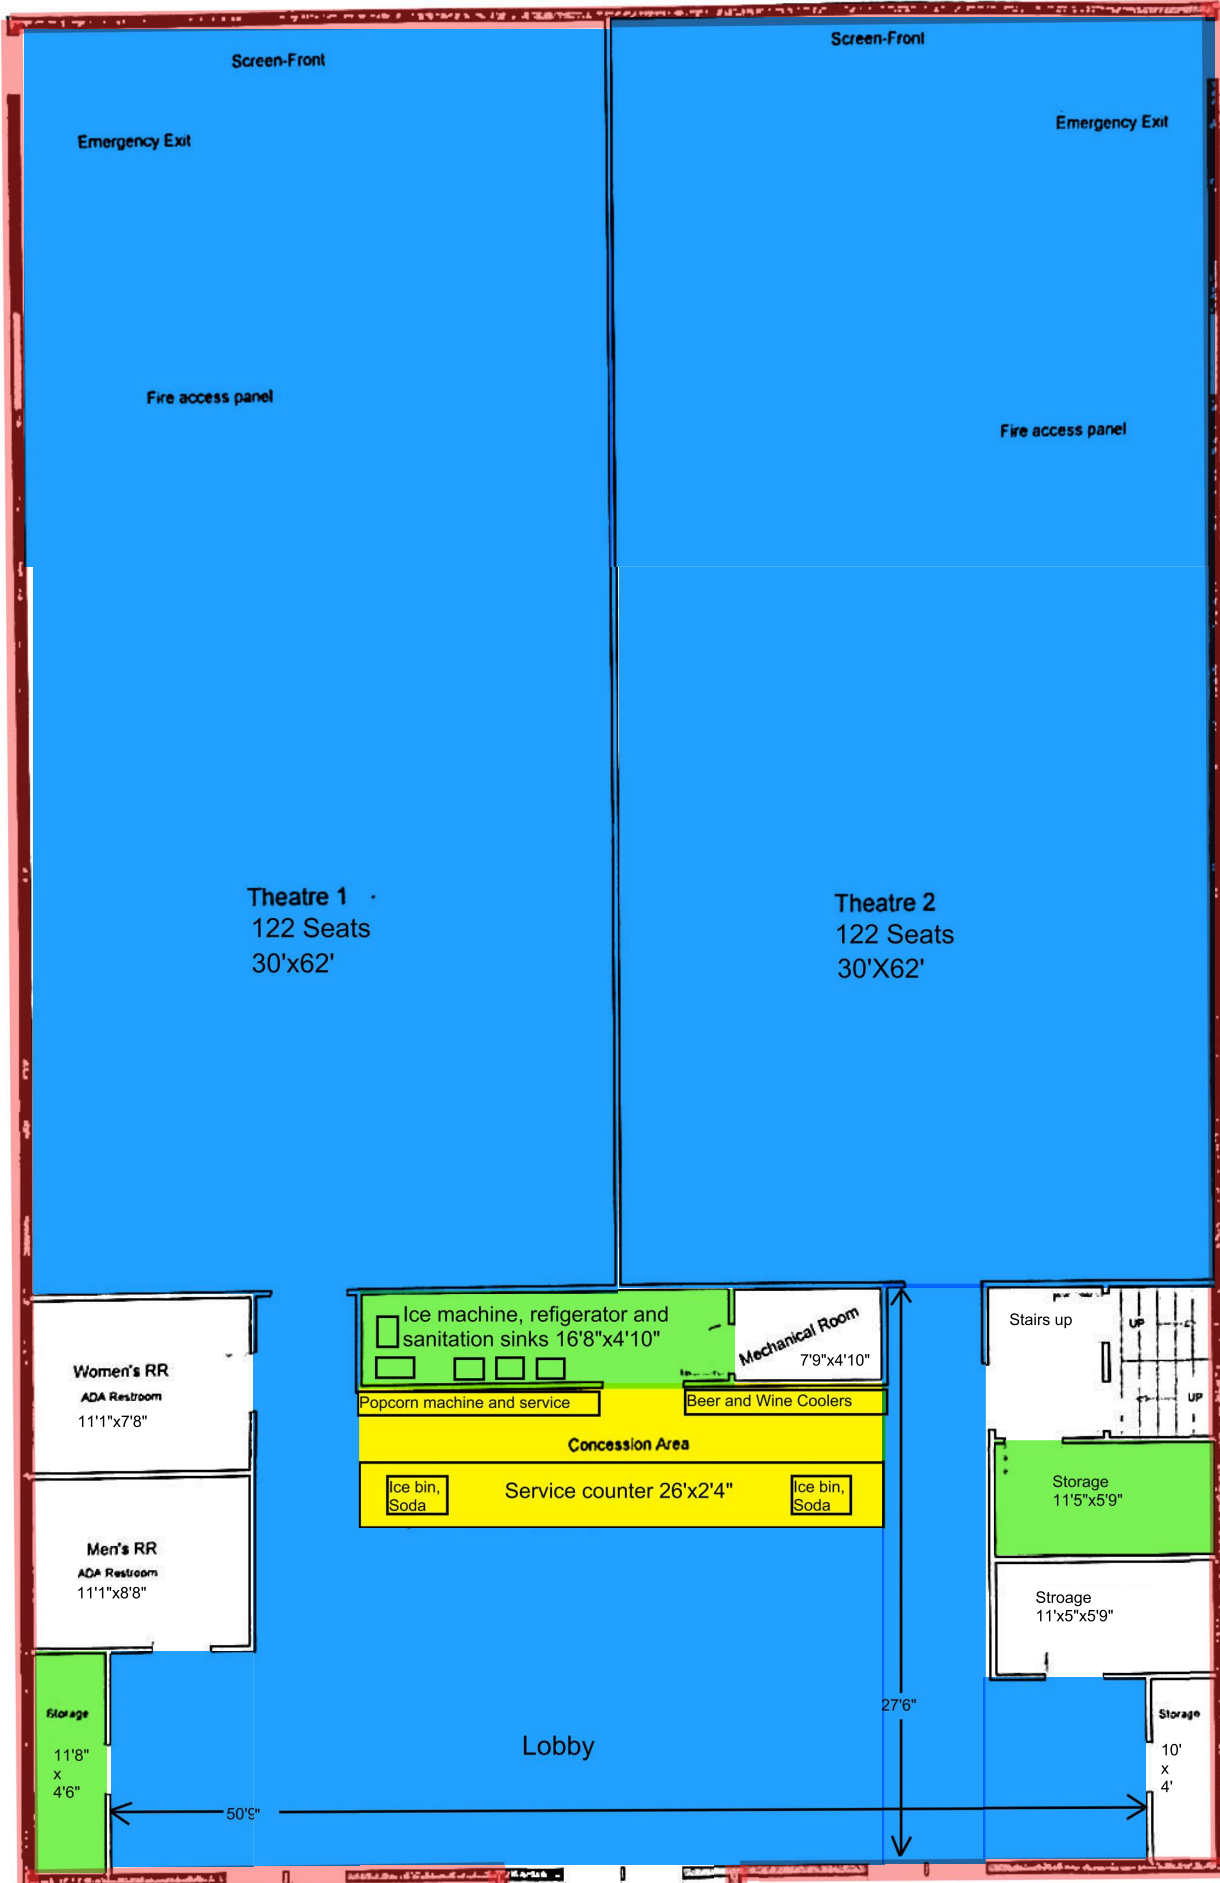

62 ft. Outside Building Demision

94 ft. Outside Building Demision

License #975

Proposed Licensed Premises

11'6"x4'5"

Arctic Entry

Area where alcohol is consumed

Area where alcohol is served

Area where alcohol is stored

Orca Theater 2nd level, projection room, office and storage area.  
Over all demisions 60'x10'

North  
↖