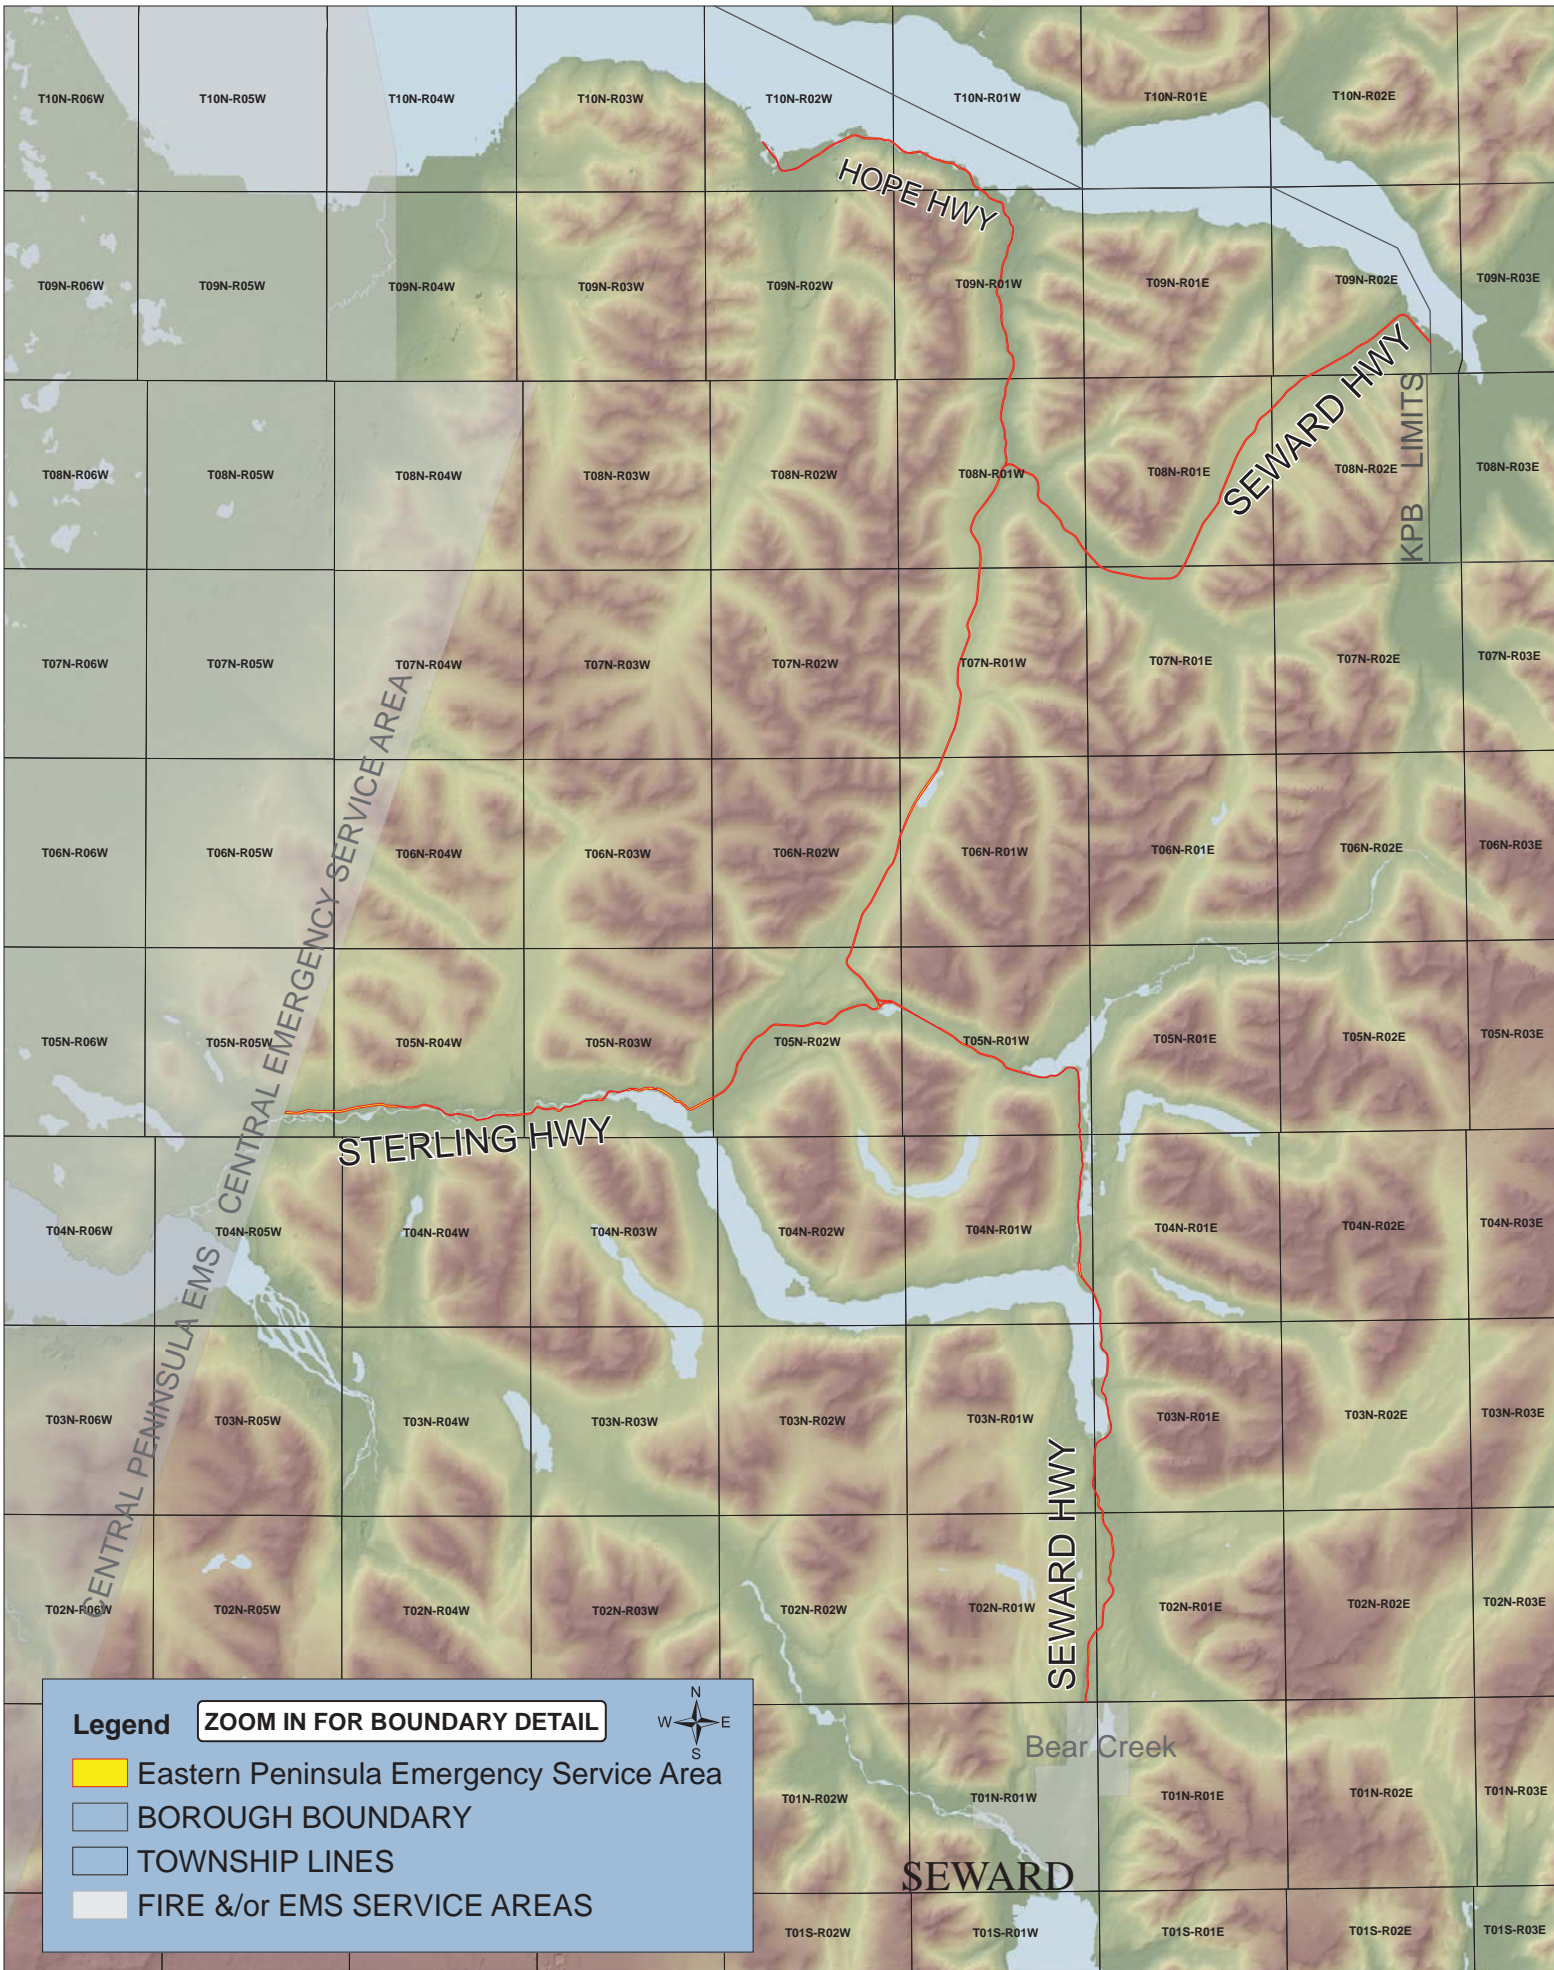

EASTERN PENINSULA HIGHWAY EMERGENCY SERVICE AREA

Legend ZOOM IN FOR BOUNDARY DETAIL

- Eastern Peninsula Emergency Service Area
- BOROUGH BOUNDARY
- TOWNSHIP LINES
- FIRE &/or EMS SERVICE AREAS