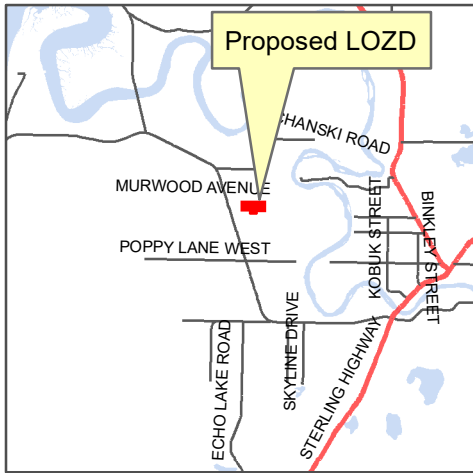

Proposed Local Option Zoning District

Kalifornsky Center LOZD Single-Family Residential (R-1) District

LEGEND

Proposed LOZD

Parcels

0 500 1,000 Feet

Date: 11/8/2019

The information depicted hereon is a graphical representation only of best available sources. The Kenai Peninsula Borough assumes no responsibility for any errors on this map.