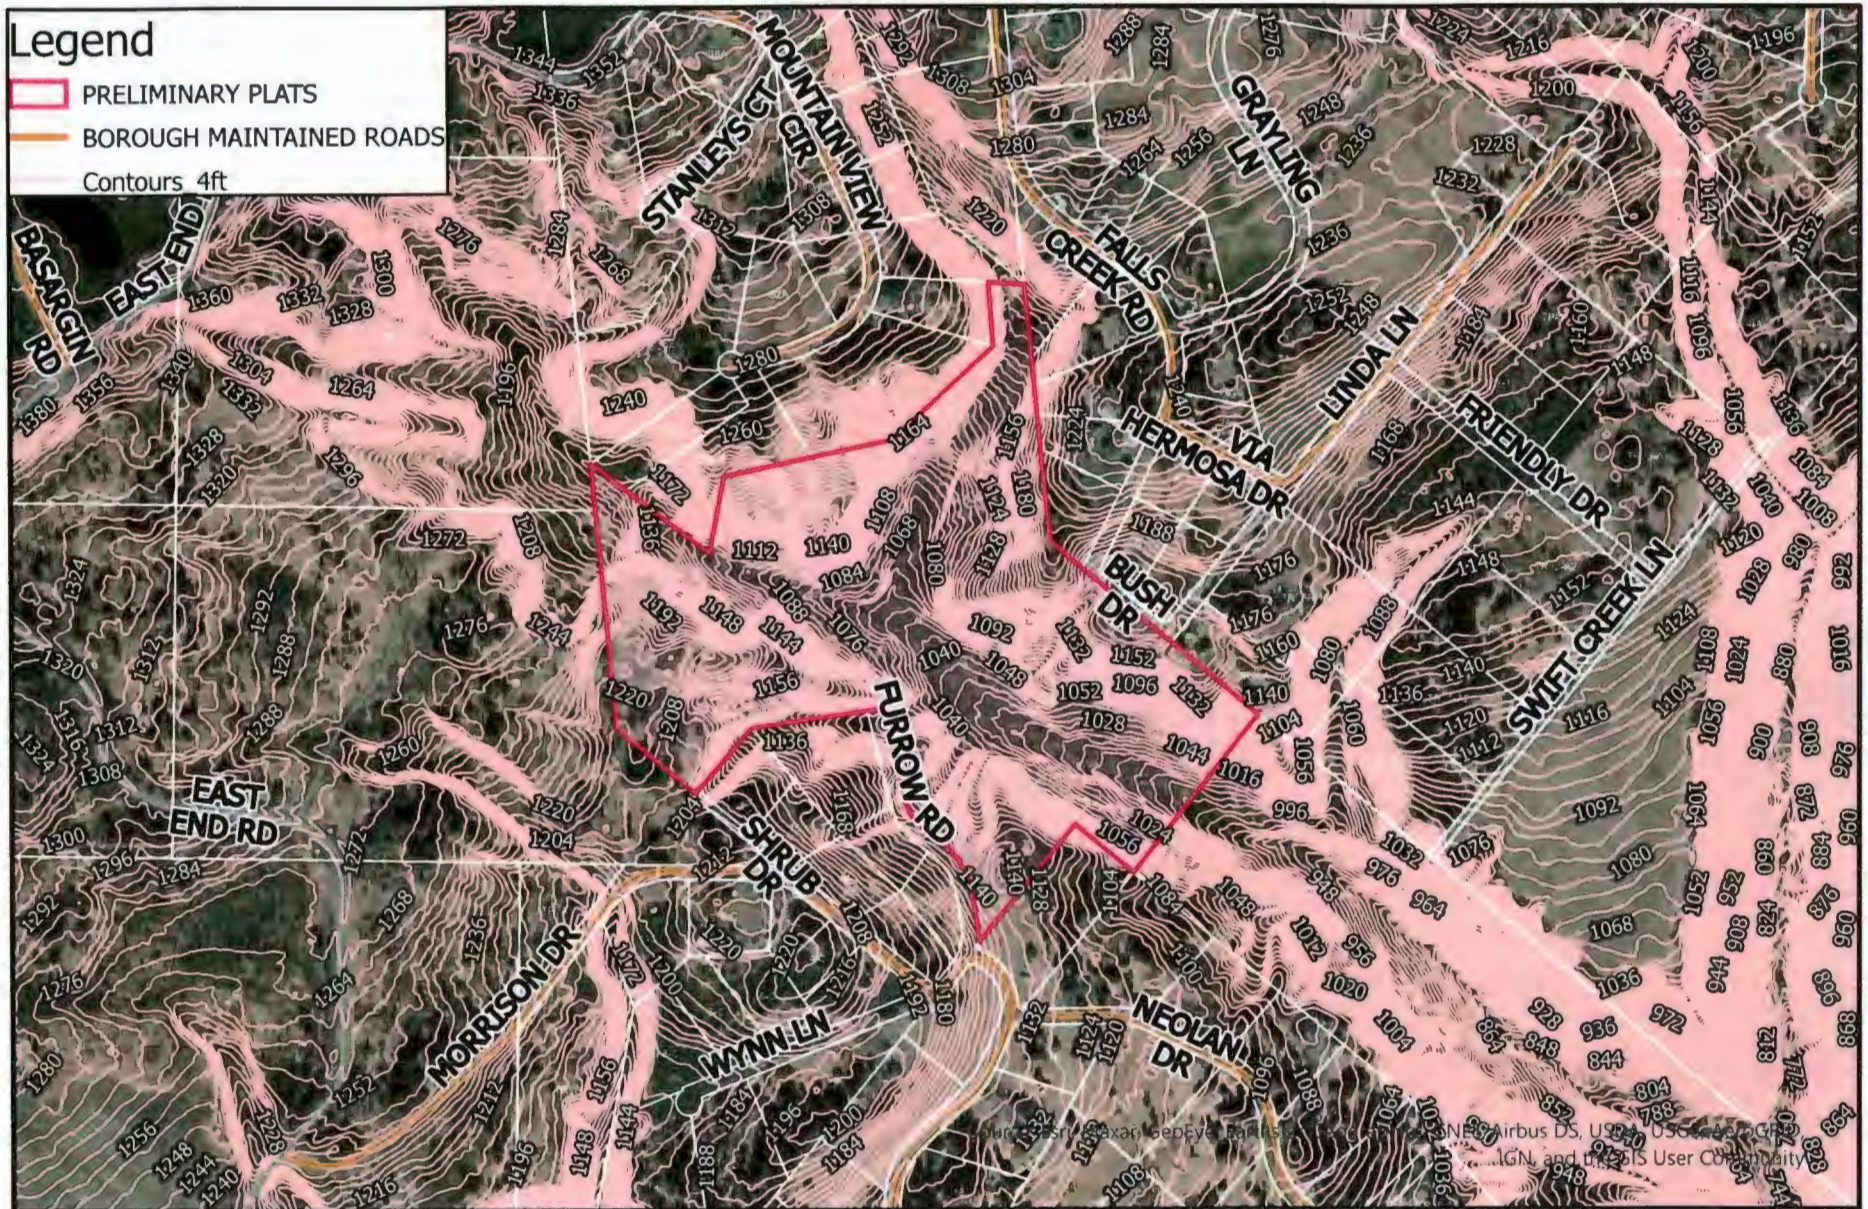

# Legend

- PRELIMINARY PLATS
- BOROUGH MAINTAINED ROADS
- Contours 4ft

The information depicted hereon is for a graphical representation only of best available sources. The Kenai Peninsula Borough assumes no responsibility for any errors on this map.

AERIAL IMAGERY 2014

CONTOUR DATA

Date: 5/28/2021  
 1:50 PM  
 Scott Huff  
 Platting Manager