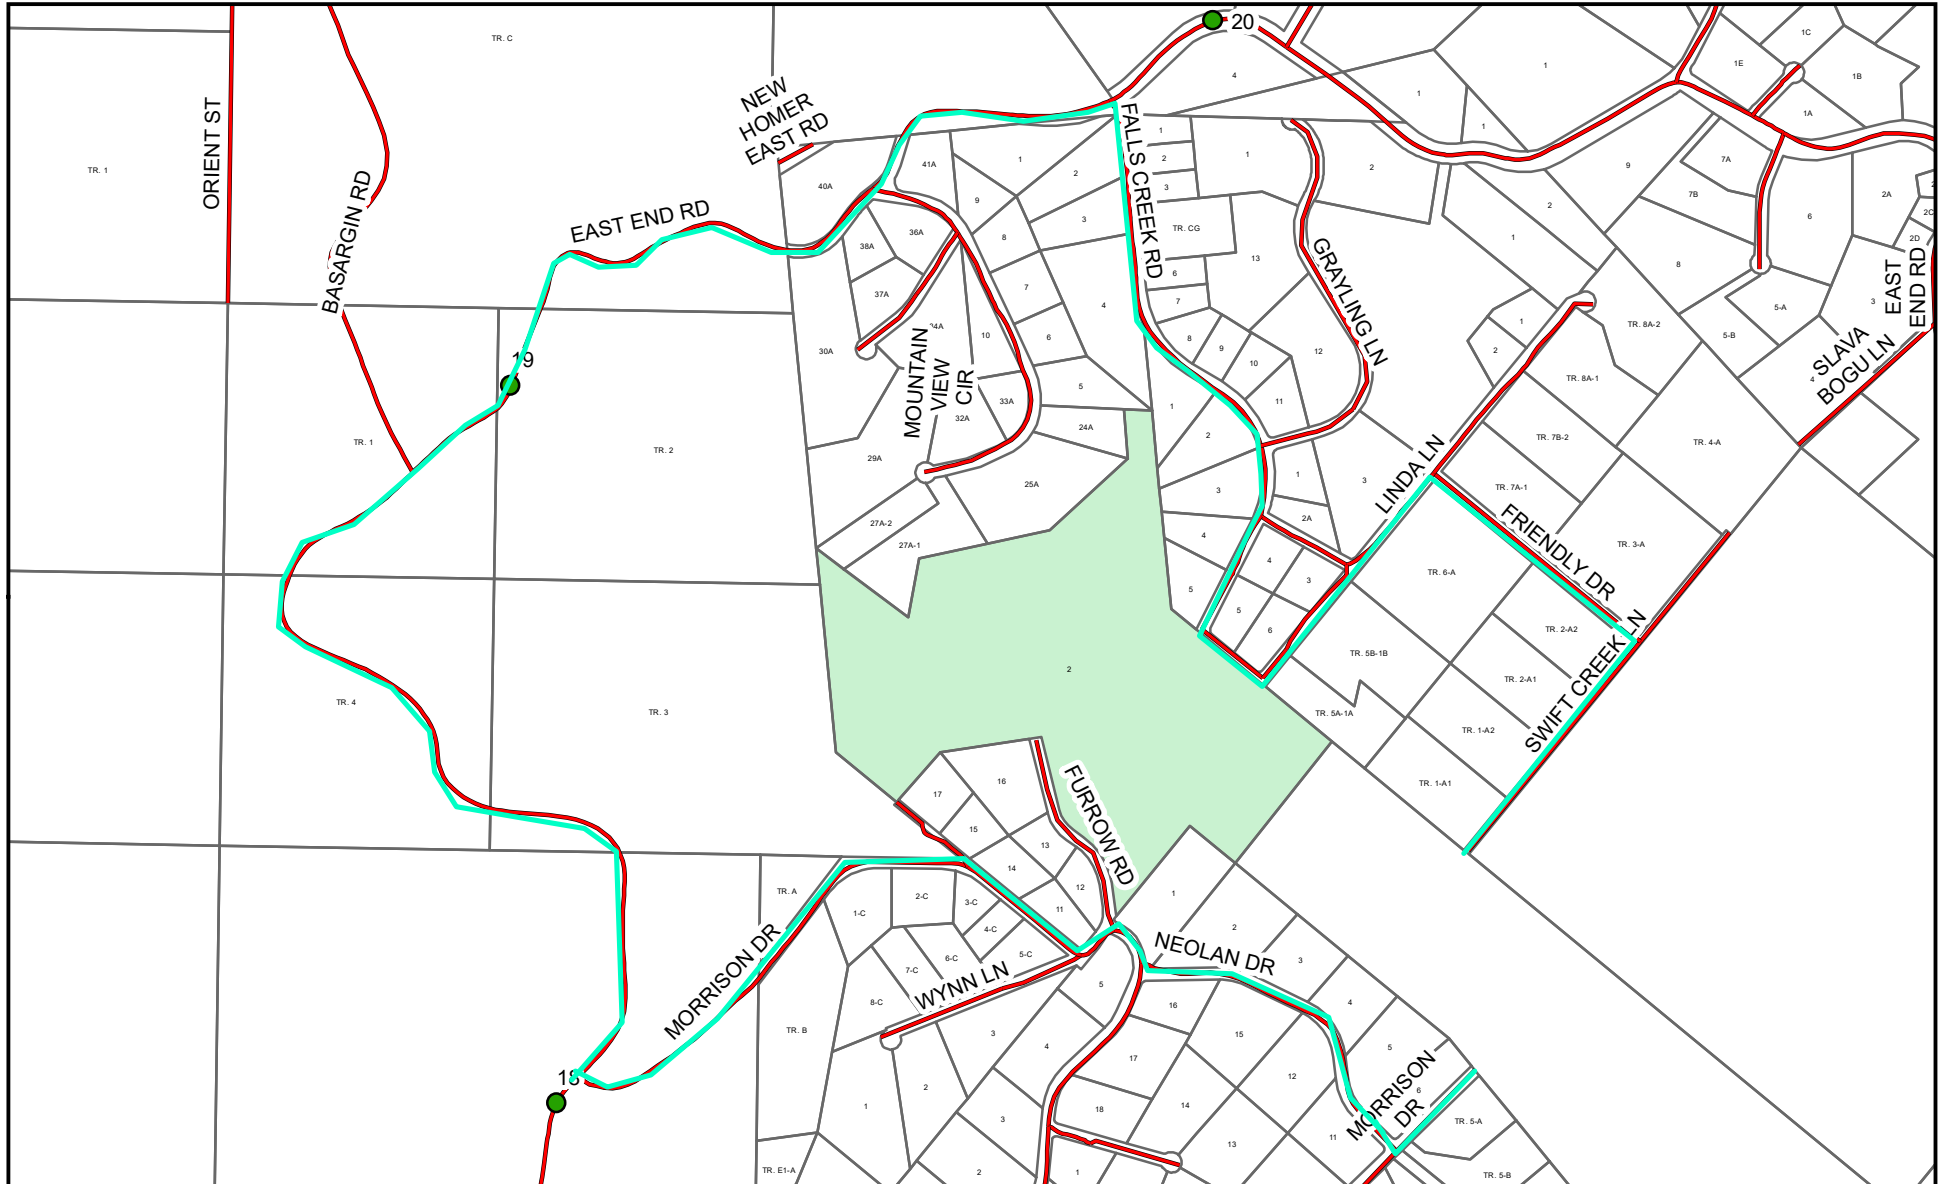

Falls Creek Estates Unit 5
KPB File 2021-110

— Block boundary

The information depicted hereon is for a graphical representation only of best available sources. The Kenai Peninsula Borough assumes no responsibility for any errors on this map.