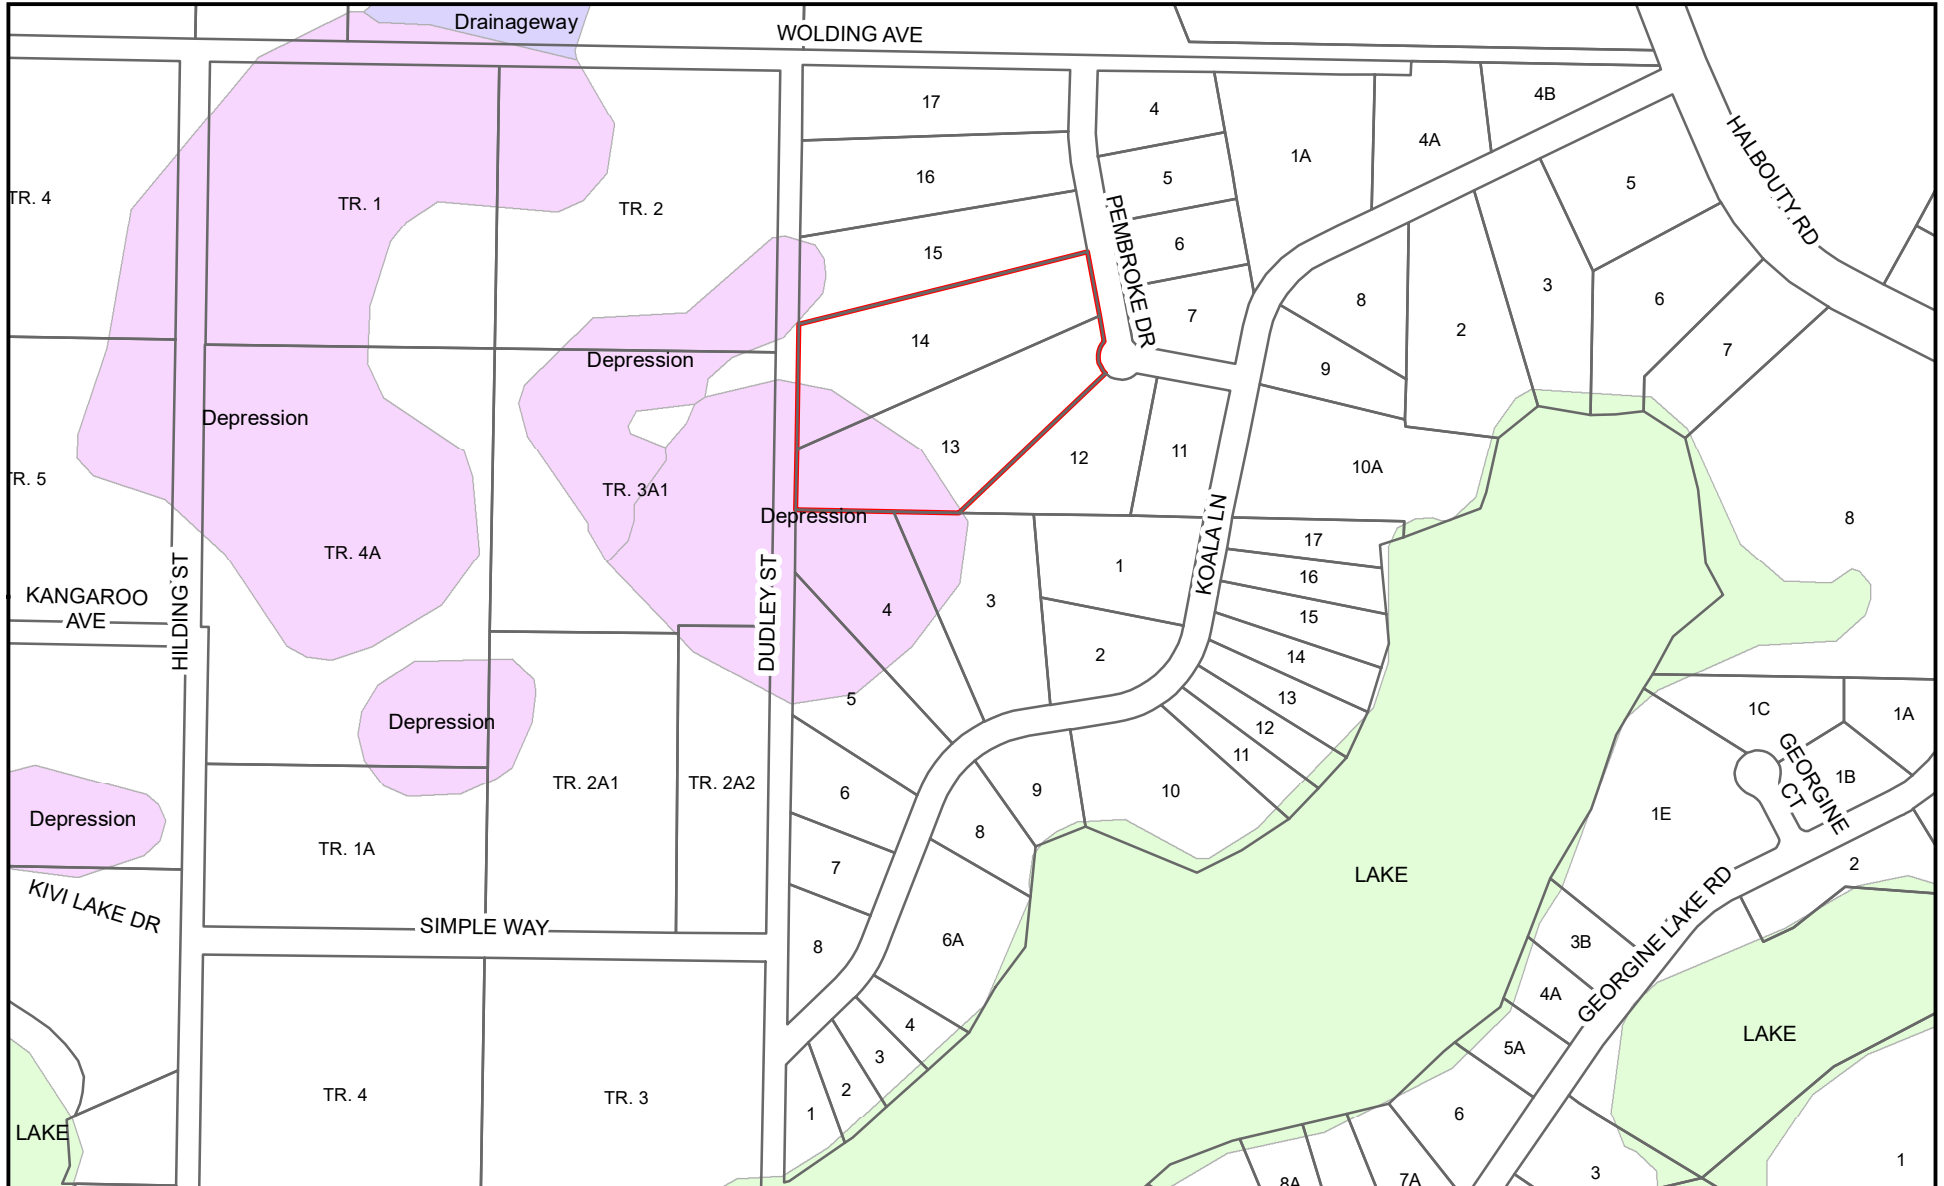

Green Forest Subdivision Carew Addition KPB File 2021-106

The information depicted hereon is for a graphical representation only of best available sources. The Kenai Peninsula Borough assumes no responsibility for any errors on this map.